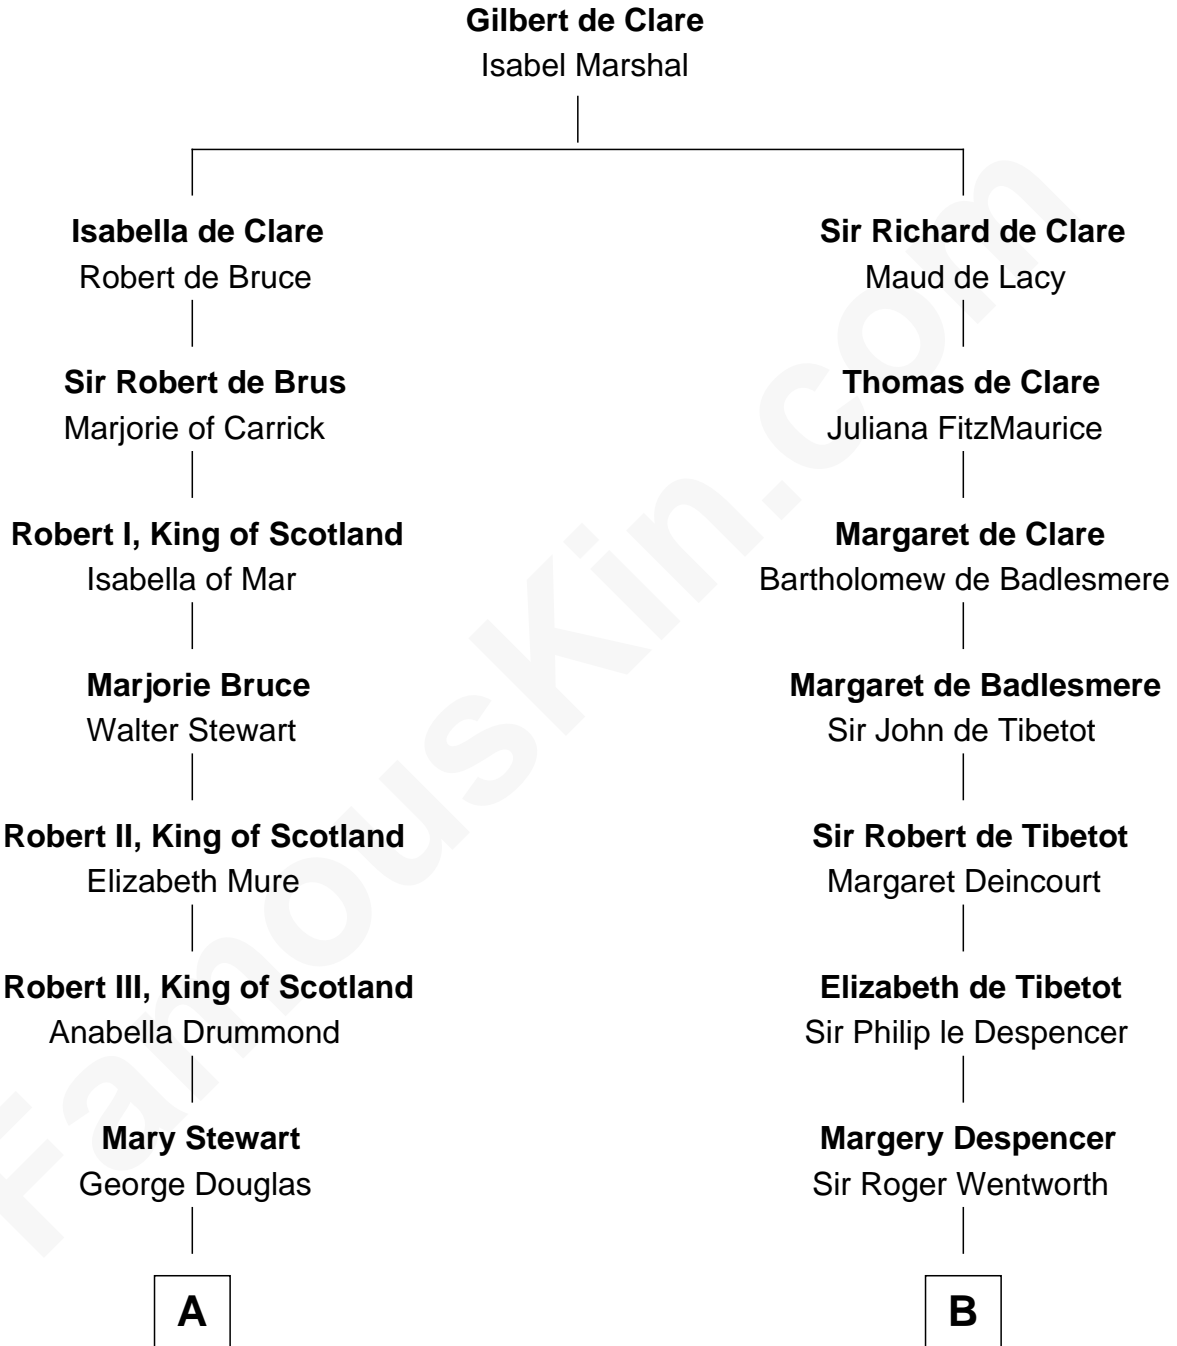

FamousKin.com

Relationship Chart of

Eleanor Roosevelt

First Lady of President Franklin D. Roosevelt

20th cousin 1 time removed of

William Rufus Day

36th U.S. Secretary of State

C

Anne Irvine
James Bulloch

James Stephens Bulloch
Martha Stewart

Martha Bulloch
Theodore Roosevelt

Elliott Roosevelt
Anna Rebecca Hall

Eleanor Roosevelt
First Lady of Franklin Roosevelt

D

Dr. Rufus Spalding
Lydia Paine

Rufus Paine Spalding
Lucretia A. Swift

Emily Swift Spalding
Luther Day

William Rufus Day
36th U.S. Secretary of State