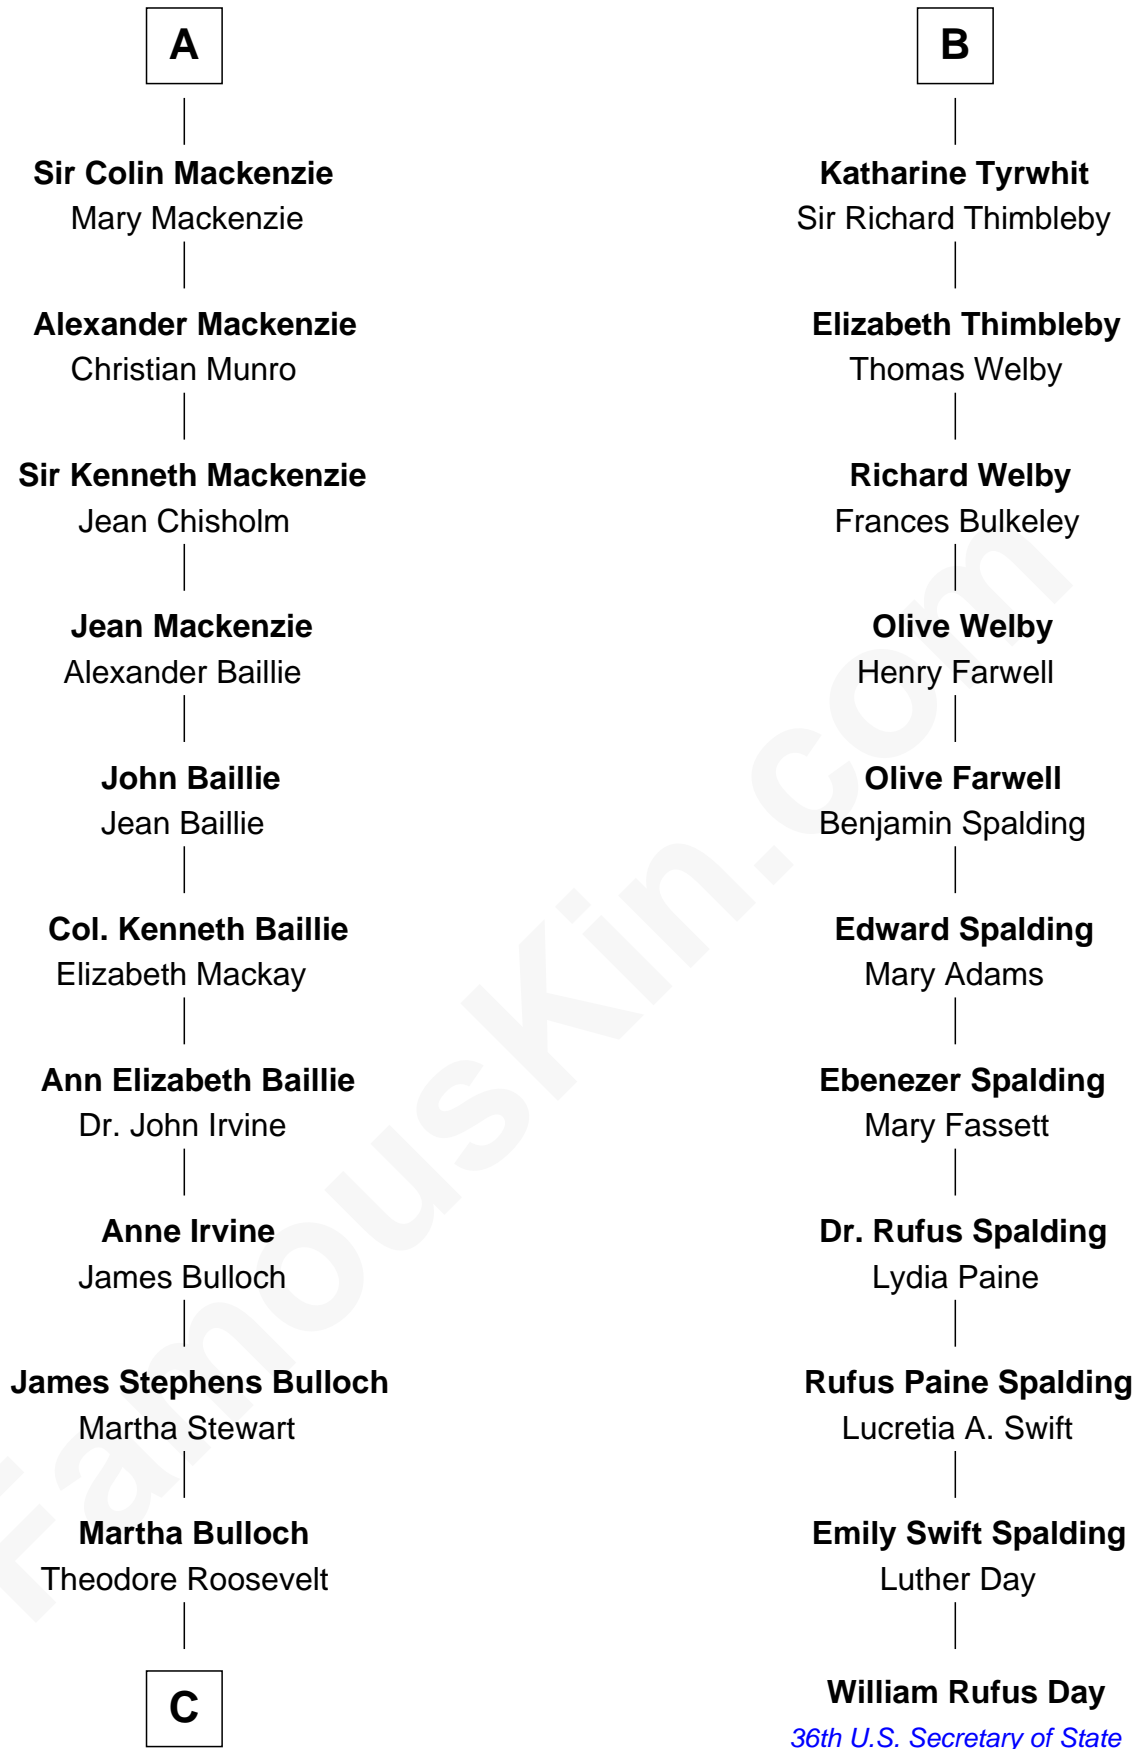

## Relationship Chart of

### Eleanor Roosevelt

*First Lady of President Franklin D. Roosevelt*

17th cousin 1 time removed of

### William Rufus Day

*36th U.S. Secretary of State*

**Sir Robert de Holland**

Maude la Zouche

**C**

—  
**Elliott Roosevelt**  
Anna Rebecca Hall

—  
**Eleanor Roosevelt**  
*First Lady of Franklin Roosevelt*

FamousKin.com