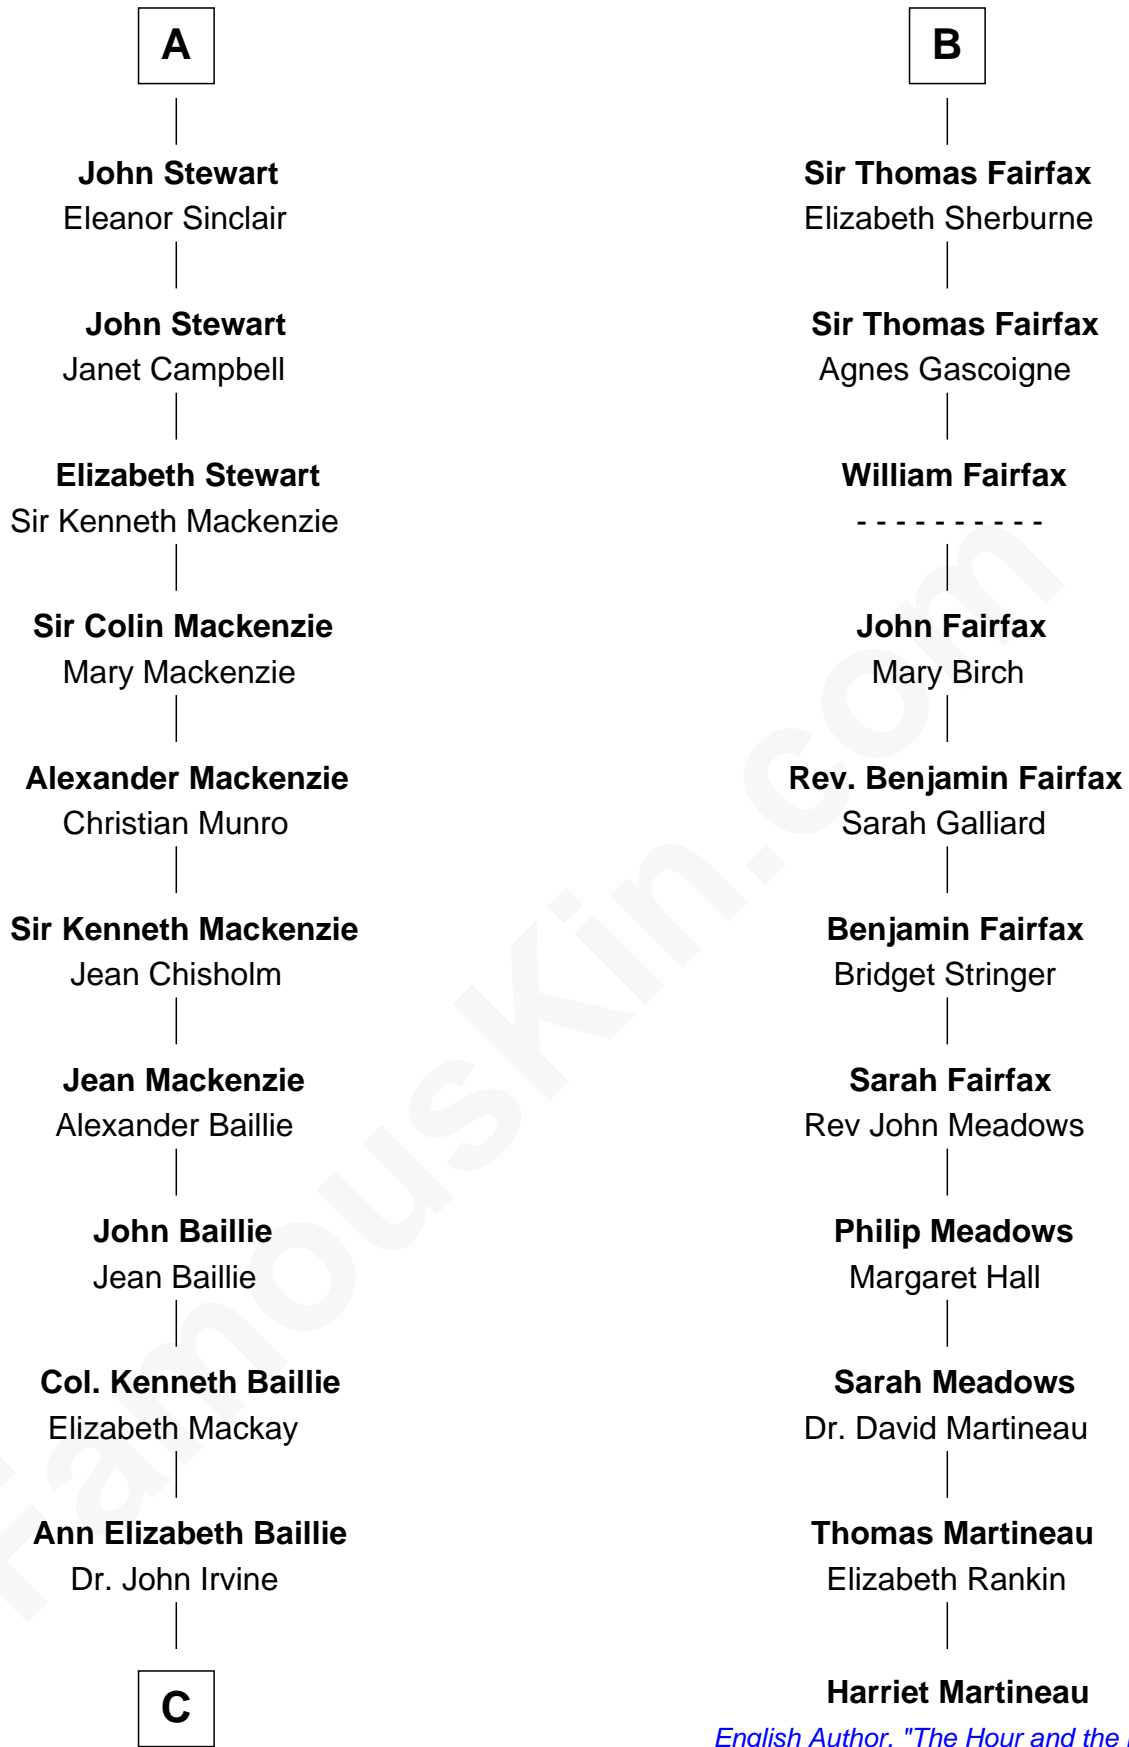

FamousKin.com

Relationship Chart of

Eleanor Roosevelt

First Lady of President Franklin D. Roosevelt

17th cousin 4 times removed of

Harriet Martineau

Author of The Hour and the Man

Alan la Zouche

Margery la Zouche

Robert FitzRoger

Euphemia de Clavering

Sir Ranulph de Neville

Sir Ralph de Neville

Alice de Audley

Sir Ralph de Neville

Elizabeth de Leeds

Alexander de Neville

Margery - - - - -

Sir Alexander de Neville

Katherine Eure

Katherine Neville

William Fairfax

B

C

Anne Irvine
James Bulloch

James Stephens Bulloch
Martha Stewart

Martha Bulloch
Theodore Roosevelt

Elliott Roosevelt
Anna Rebecca Hall

Eleanor Roosevelt
First Lady of Franklin Roosevelt

FamousKin.com