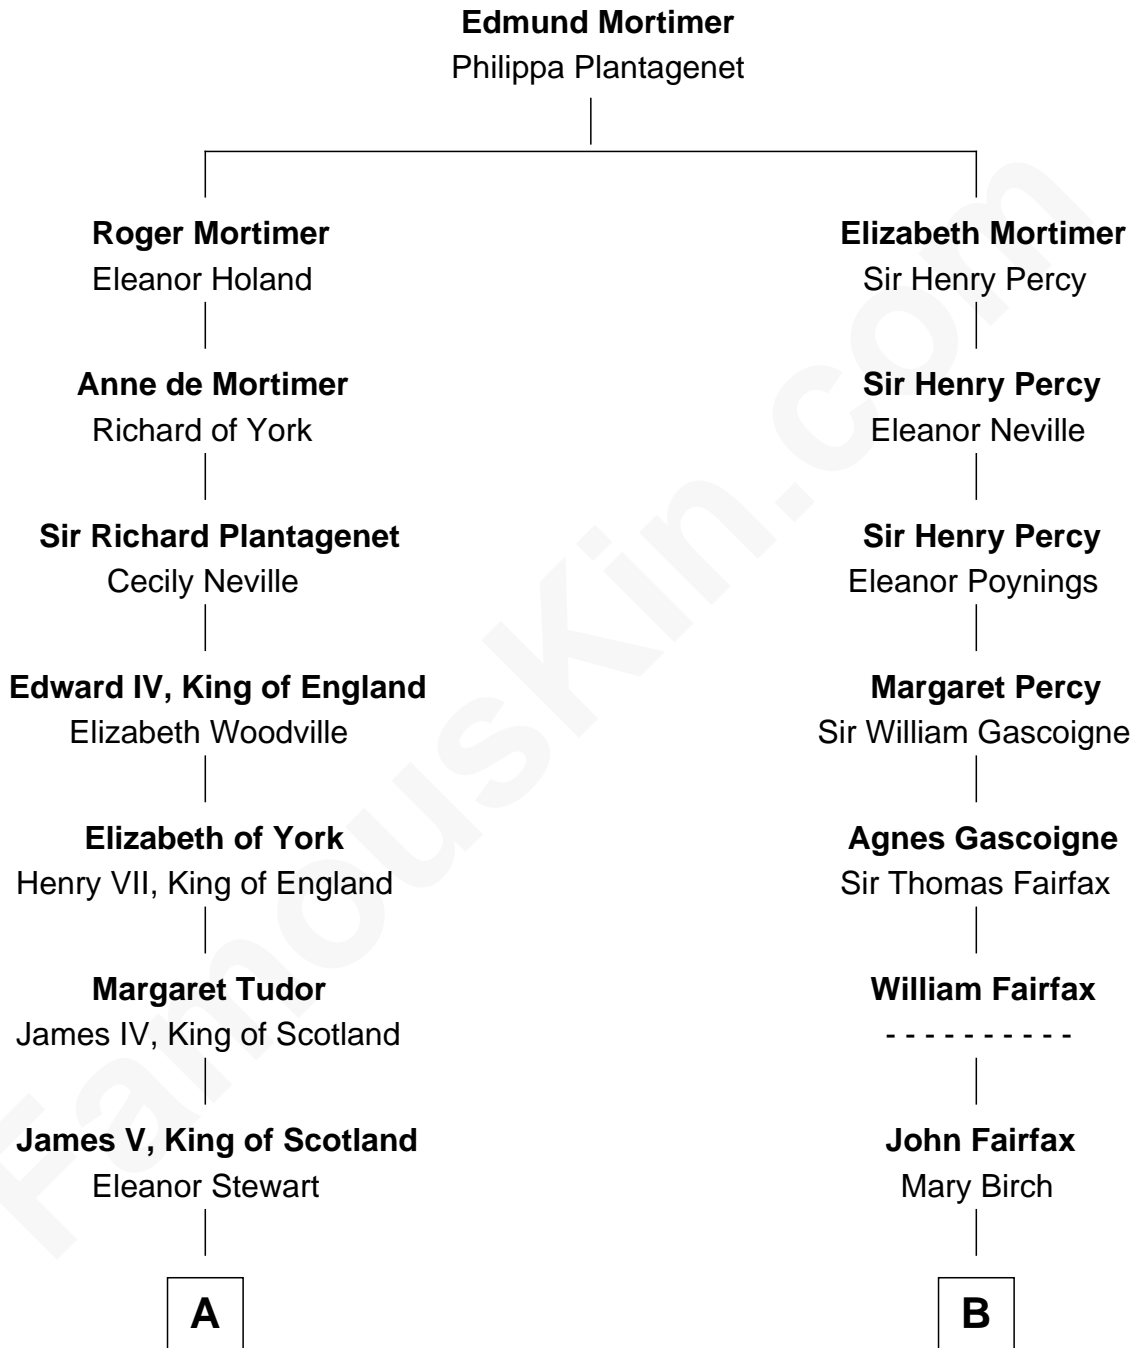

FamousKin.com

Relationship Chart of

Eleanor Roosevelt

First Lady of President Franklin D. Roosevelt

13th cousin 6 times removed of

Harriet Martineau

Author of The Hour and the Man

C

—
Mary Livingston Ludlow

Valentine Gill Hall

—
Anna Rebecca Hall

Elliott Roosevelt

—
Eleanor Roosevelt

First Lady of Franklin Roosevelt

FamousKin.com