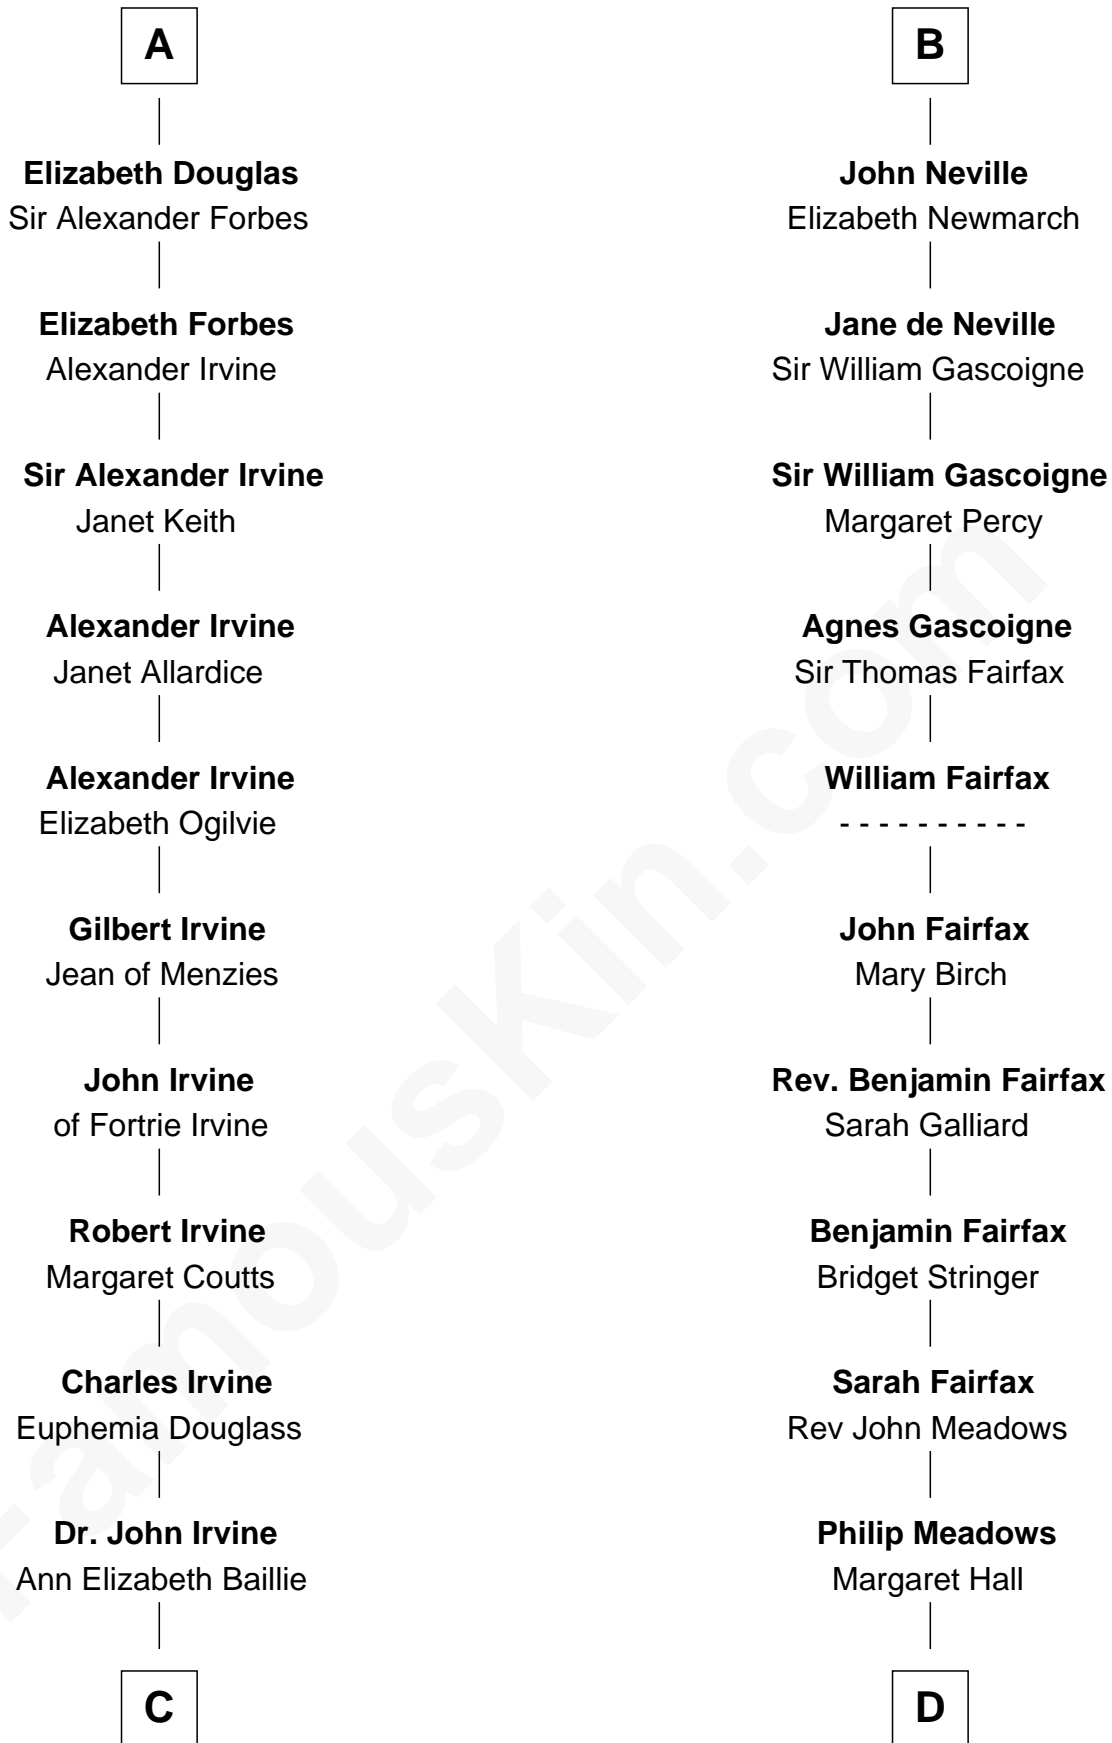

FamousKin.com

Relationship Chart of

Eleanor Roosevelt

First Lady of President Franklin D. Roosevelt

19th cousin 2 times removed of

Harriet Martineau

Author of The Hour and the Man

C

Anne Irvine
James Bulloch

James Stephens Bulloch
Martha Stewart

Martha Bulloch
Theodore Roosevelt

Elliott Roosevelt
Anna Rebecca Hall

Eleanor Roosevelt
First Lady of Franklin Roosevelt

D

Sarah Meadows
Dr. David Martineau