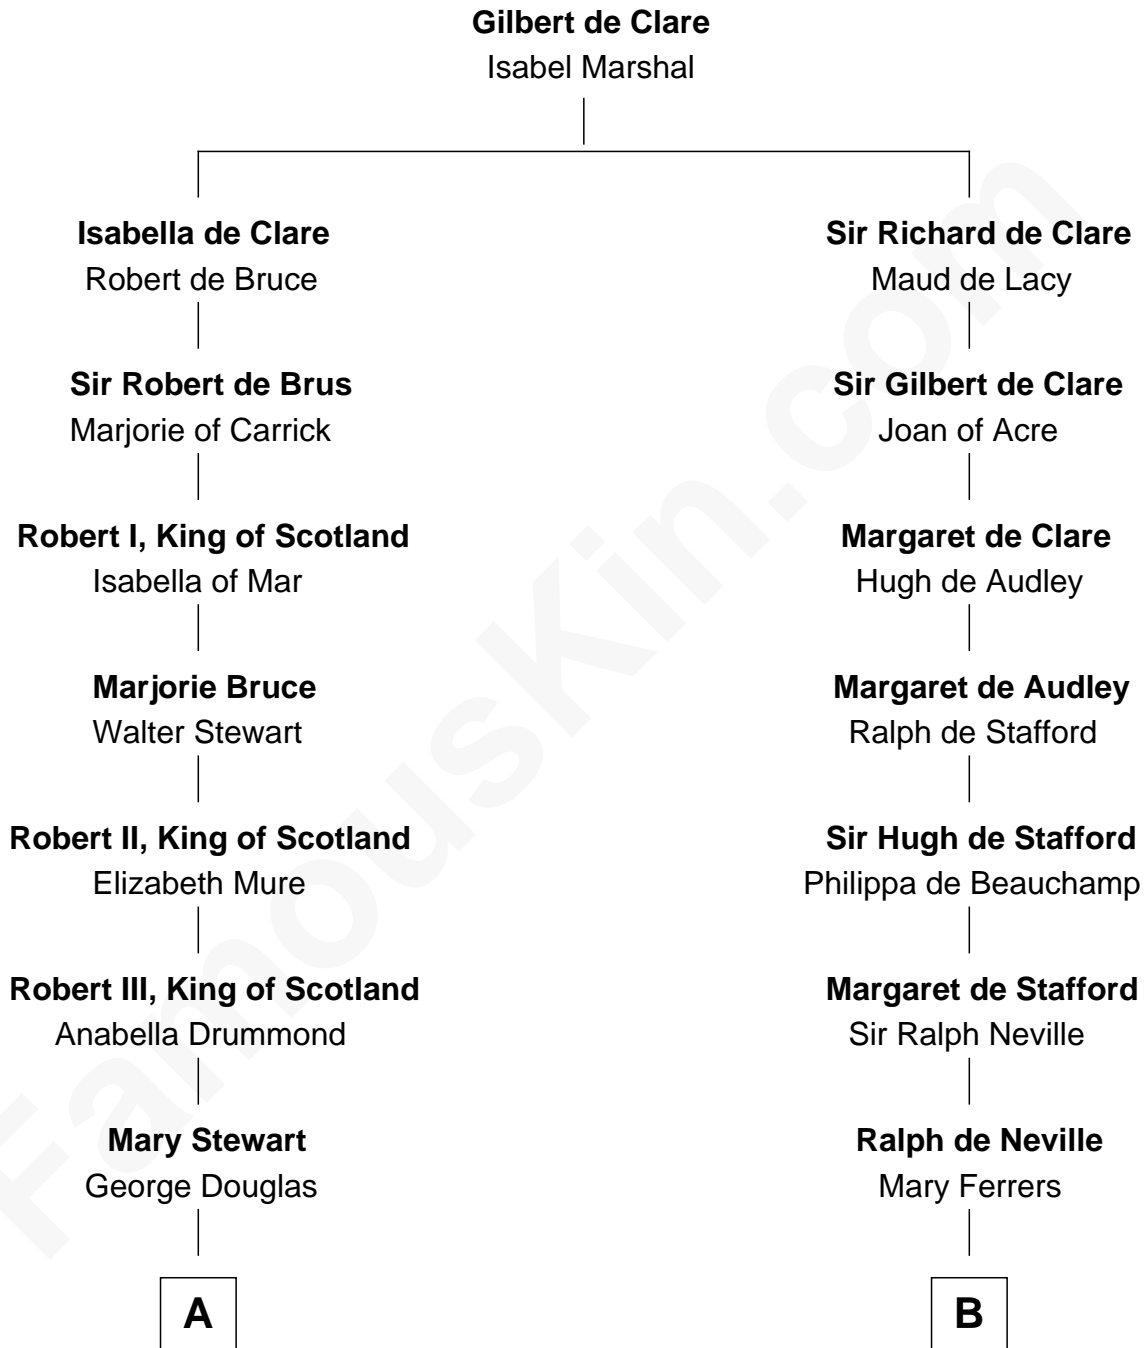

FamousKin.com

Relationship Chart of

Eleanor Roosevelt

First Lady of President Franklin D. Roosevelt

19th cousin 2 times removed of

Harriet Martineau

Author of The Hour and the Man

C

Anne Irvine
James Bulloch

James Stephens Bulloch
Martha Stewart

Martha Bulloch
Theodore Roosevelt

Elliott Roosevelt
Anna Rebecca Hall

Eleanor Roosevelt
First Lady of Franklin Roosevelt

D

Sarah Meadows
Dr. David Martineau