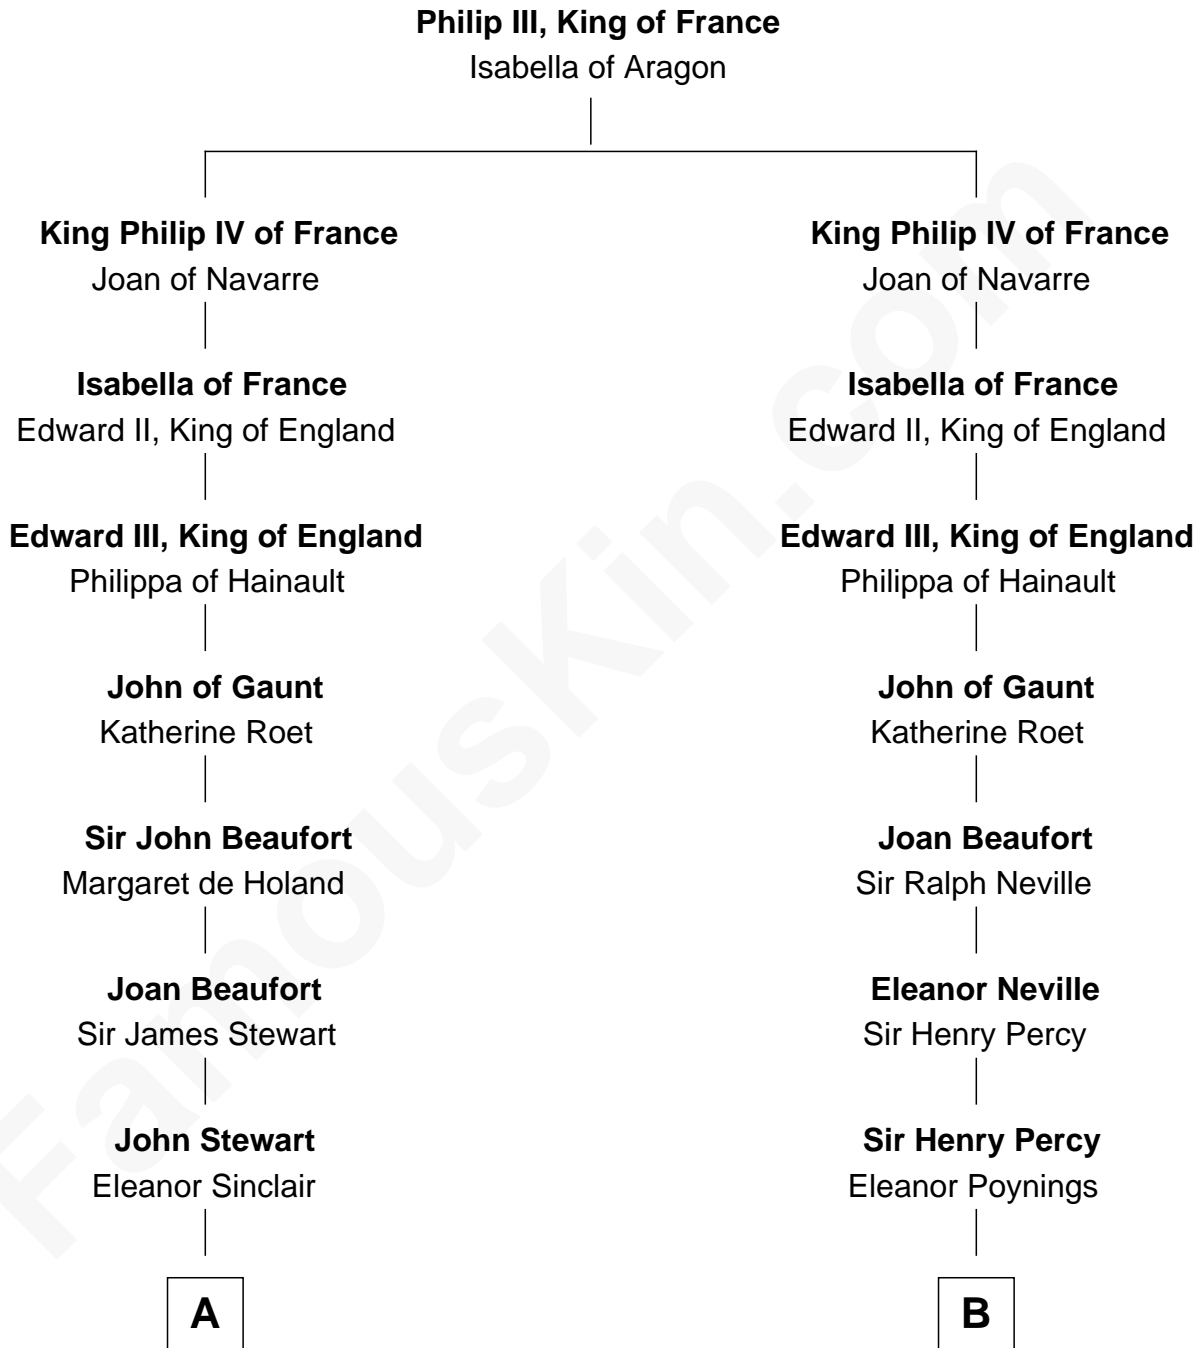

FamousKin.com

Relationship Chart of

Eleanor Roosevelt

First Lady of President Franklin D. Roosevelt

17th cousin 3 times removed of

Harriet Martineau

Author of The Hour and the Man

C

James Stephens Bulloch

Martha Stewart

Martha Bulloch

Theodore Roosevelt

Elliott Roosevelt

Anna Rebecca Hall

Eleanor Roosevelt

First Lady of Franklin Roosevelt