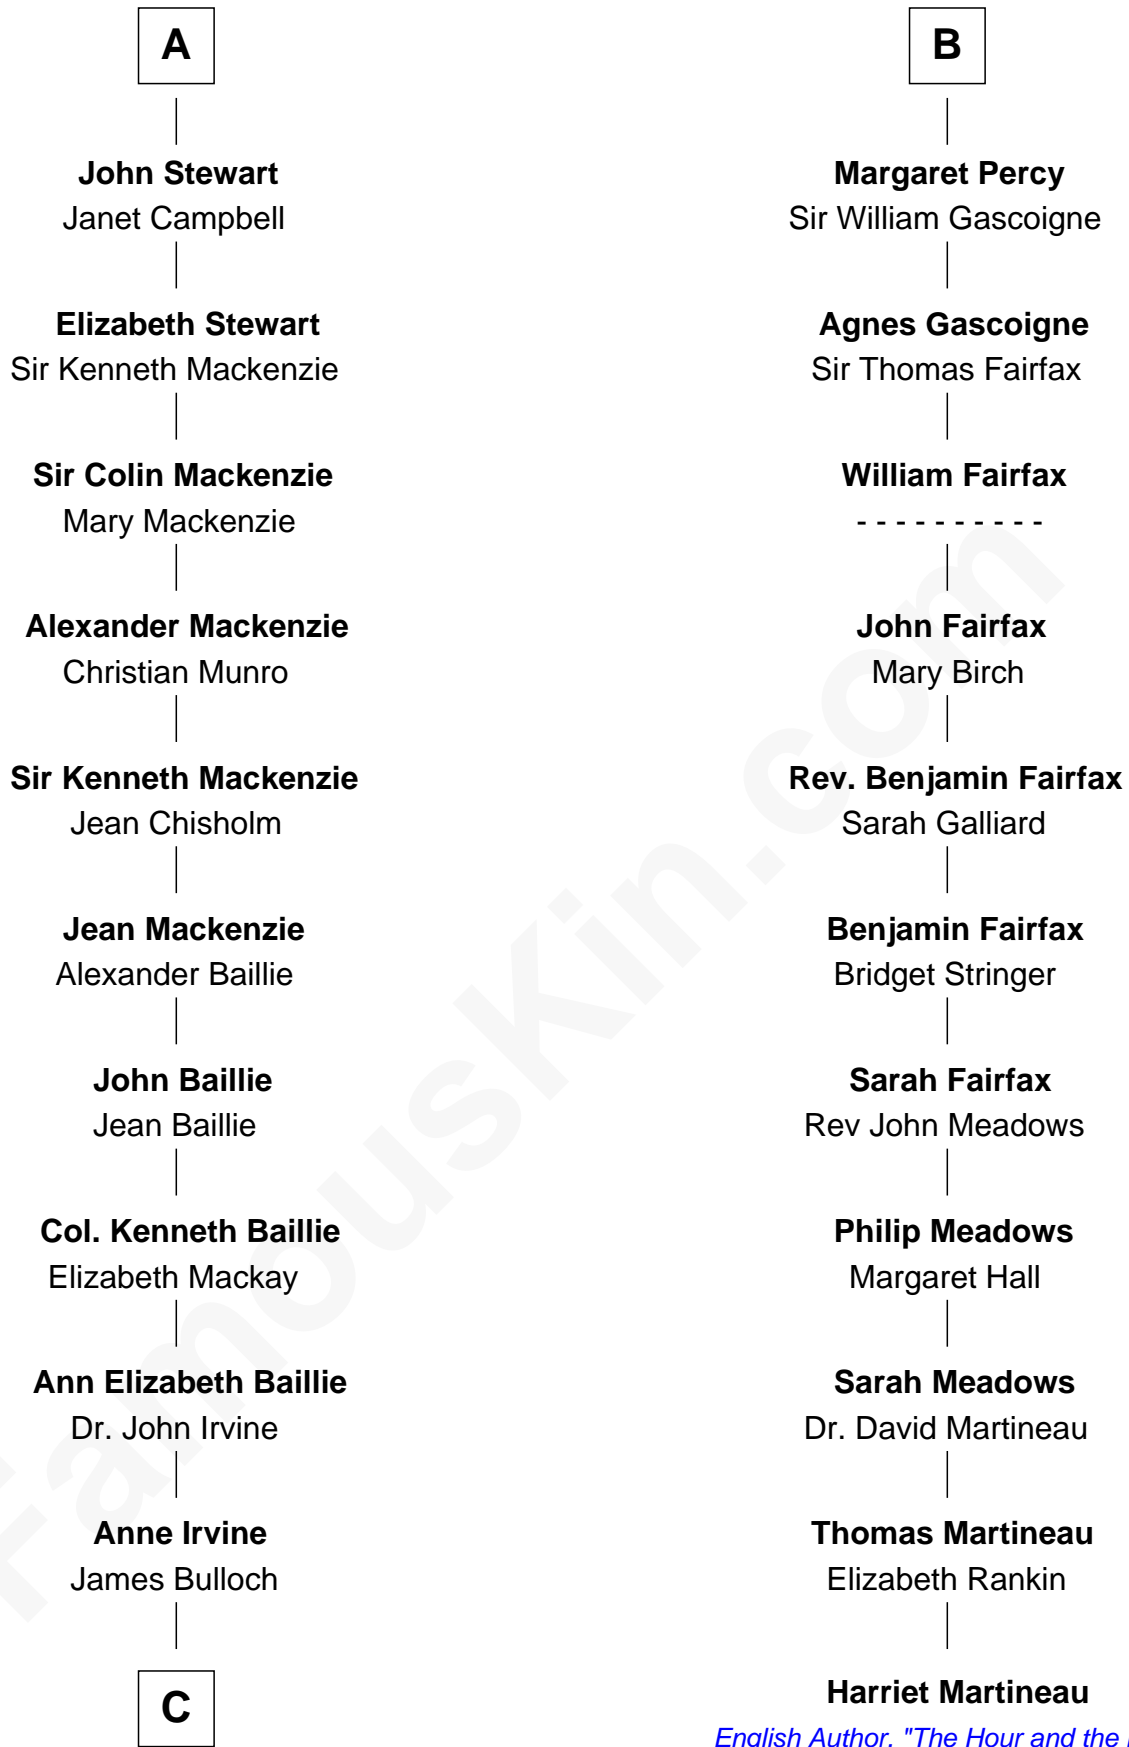

FamousKin.com

Relationship Chart of

Eleanor Roosevelt

First Lady of President Franklin D. Roosevelt

17th cousin 3 times removed of

Harriet Martineau

Author of The Hour and the Man

C

James Stephens Bulloch

Martha Stewart

Martha Bulloch

Theodore Roosevelt

Elliott Roosevelt

Anna Rebecca Hall

Eleanor Roosevelt

First Lady of Franklin Roosevelt