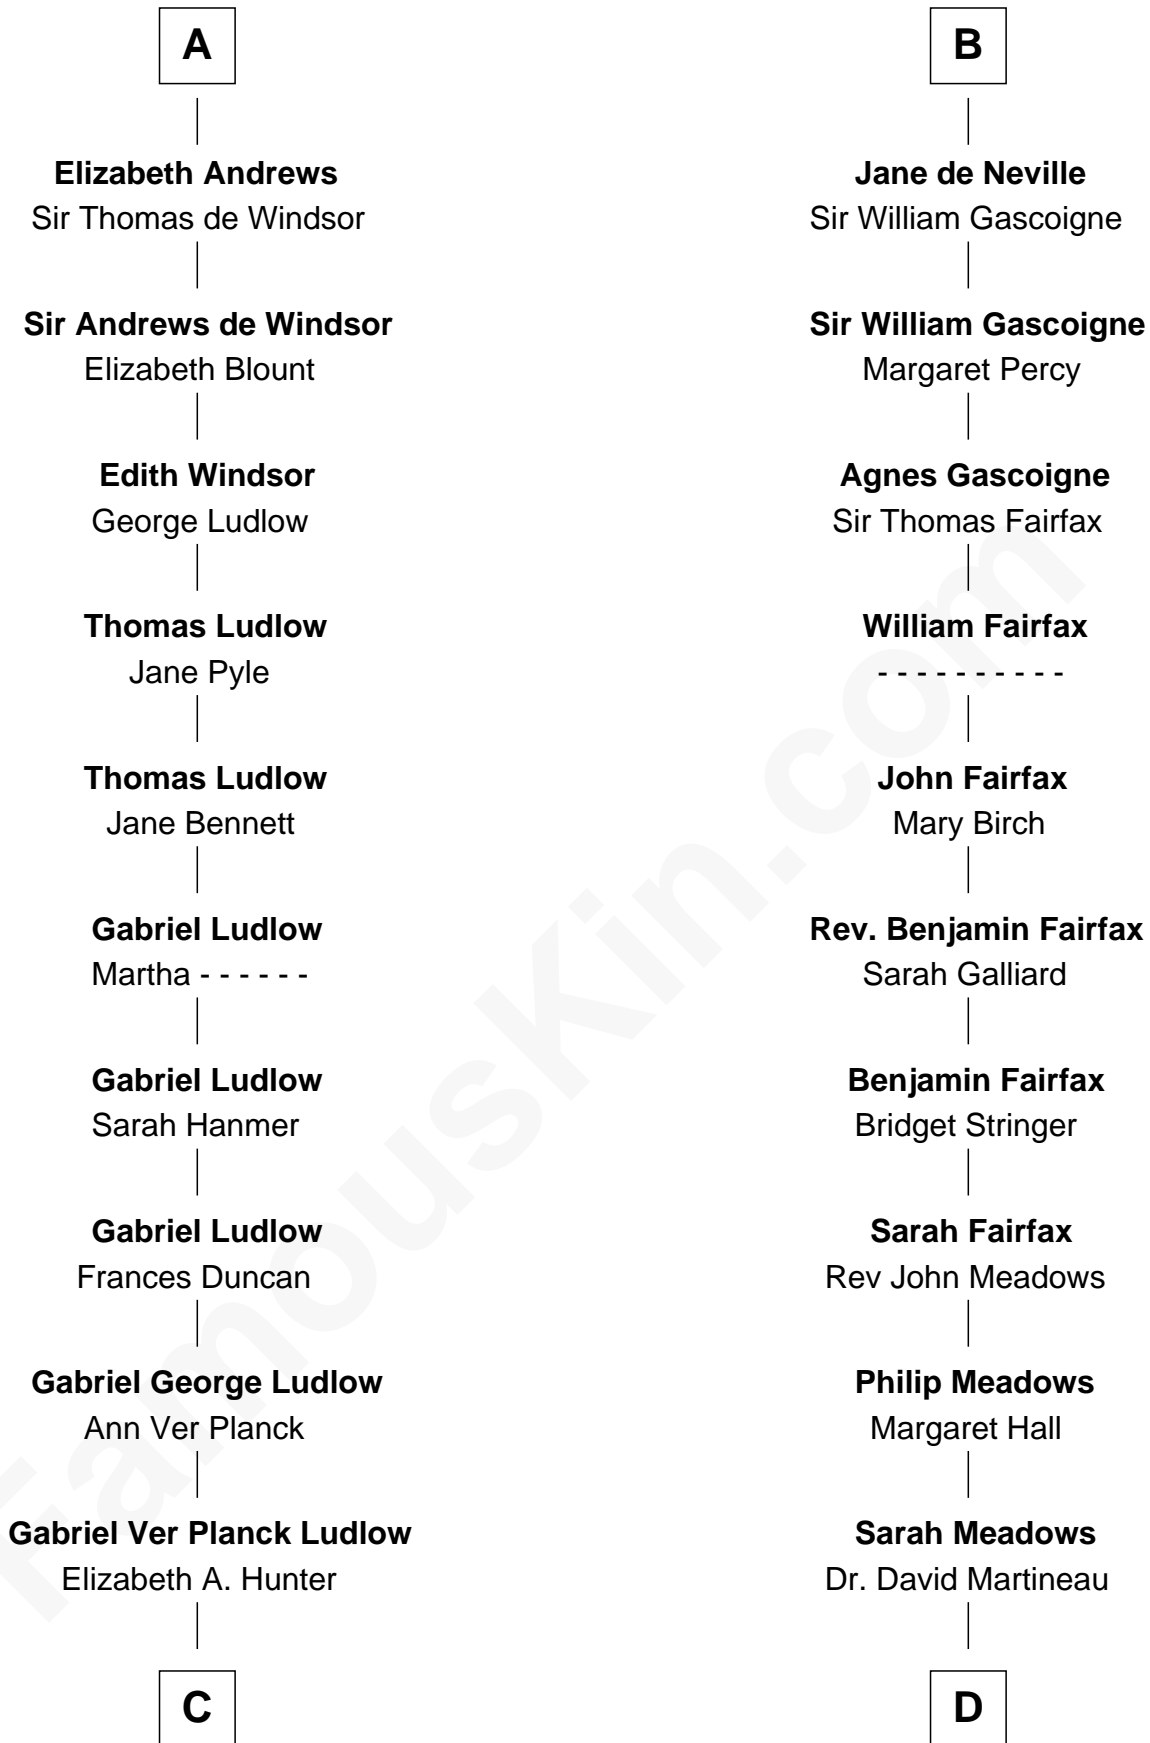

## Relationship Chart of

### Eleanor Roosevelt

*First Lady of President Franklin D. Roosevelt*

18th cousin 2 times removed of

### Harriet Martineau

*Author of The Hour and the Man*

**Sir Humphrey de Bohun**

Eleanor de Braiose

**C**

**Dr. Edward Hunter Ludlow**

Elizabeth Livingston

**Mary Livingston Ludlow**

Valentine Gill Hall

**Anna Rebecca Hall**

Elliott Roosevelt

**Eleanor Roosevelt**

*First Lady of Franklin Roosevelt*

**D**

**Thomas Martineau**

Elizabeth Rankin