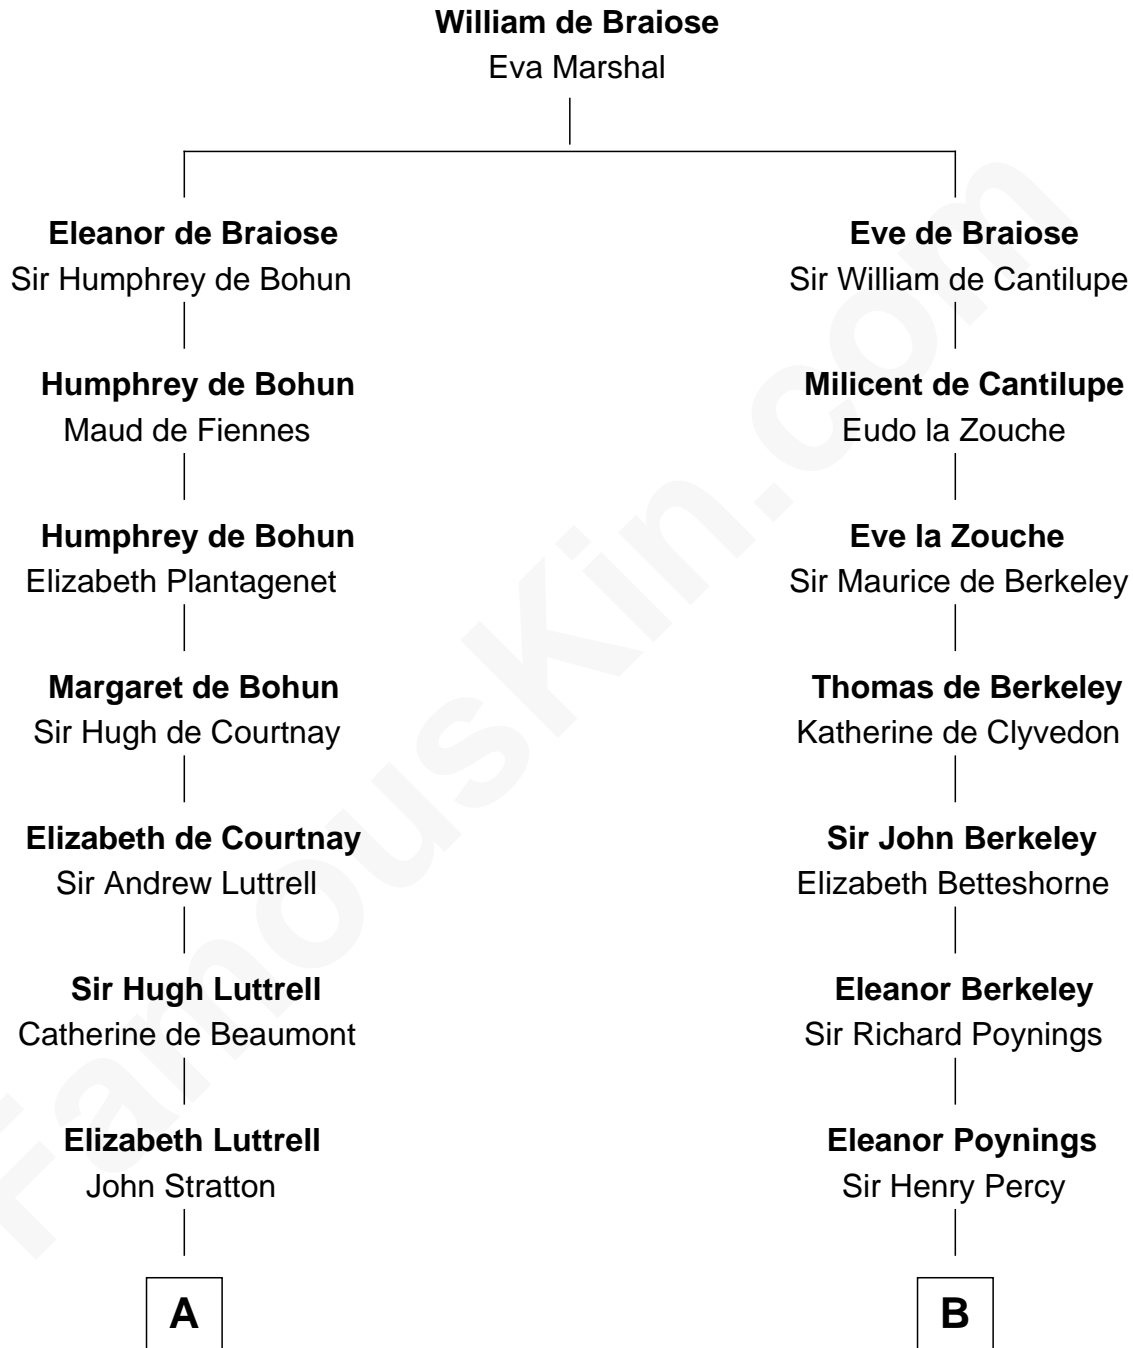

FamousKin.com

Relationship Chart of

Eleanor Roosevelt

First Lady of President Franklin D. Roosevelt

17th cousin 4 times removed of

Harriet Martineau

Author of The Hour and the Man

C

—
Gabriel Ver Planck Ludlow

Elizabeth A. Hunter

—
Dr. Edward Hunter Ludlow

Elizabeth Livingston

—
Mary Livingston Ludlow

Valentine Gill Hall

—
Anna Rebecca Hall

Elliott Roosevelt

—
Eleanor Roosevelt

First Lady of Franklin Roosevelt

FamousKin.com