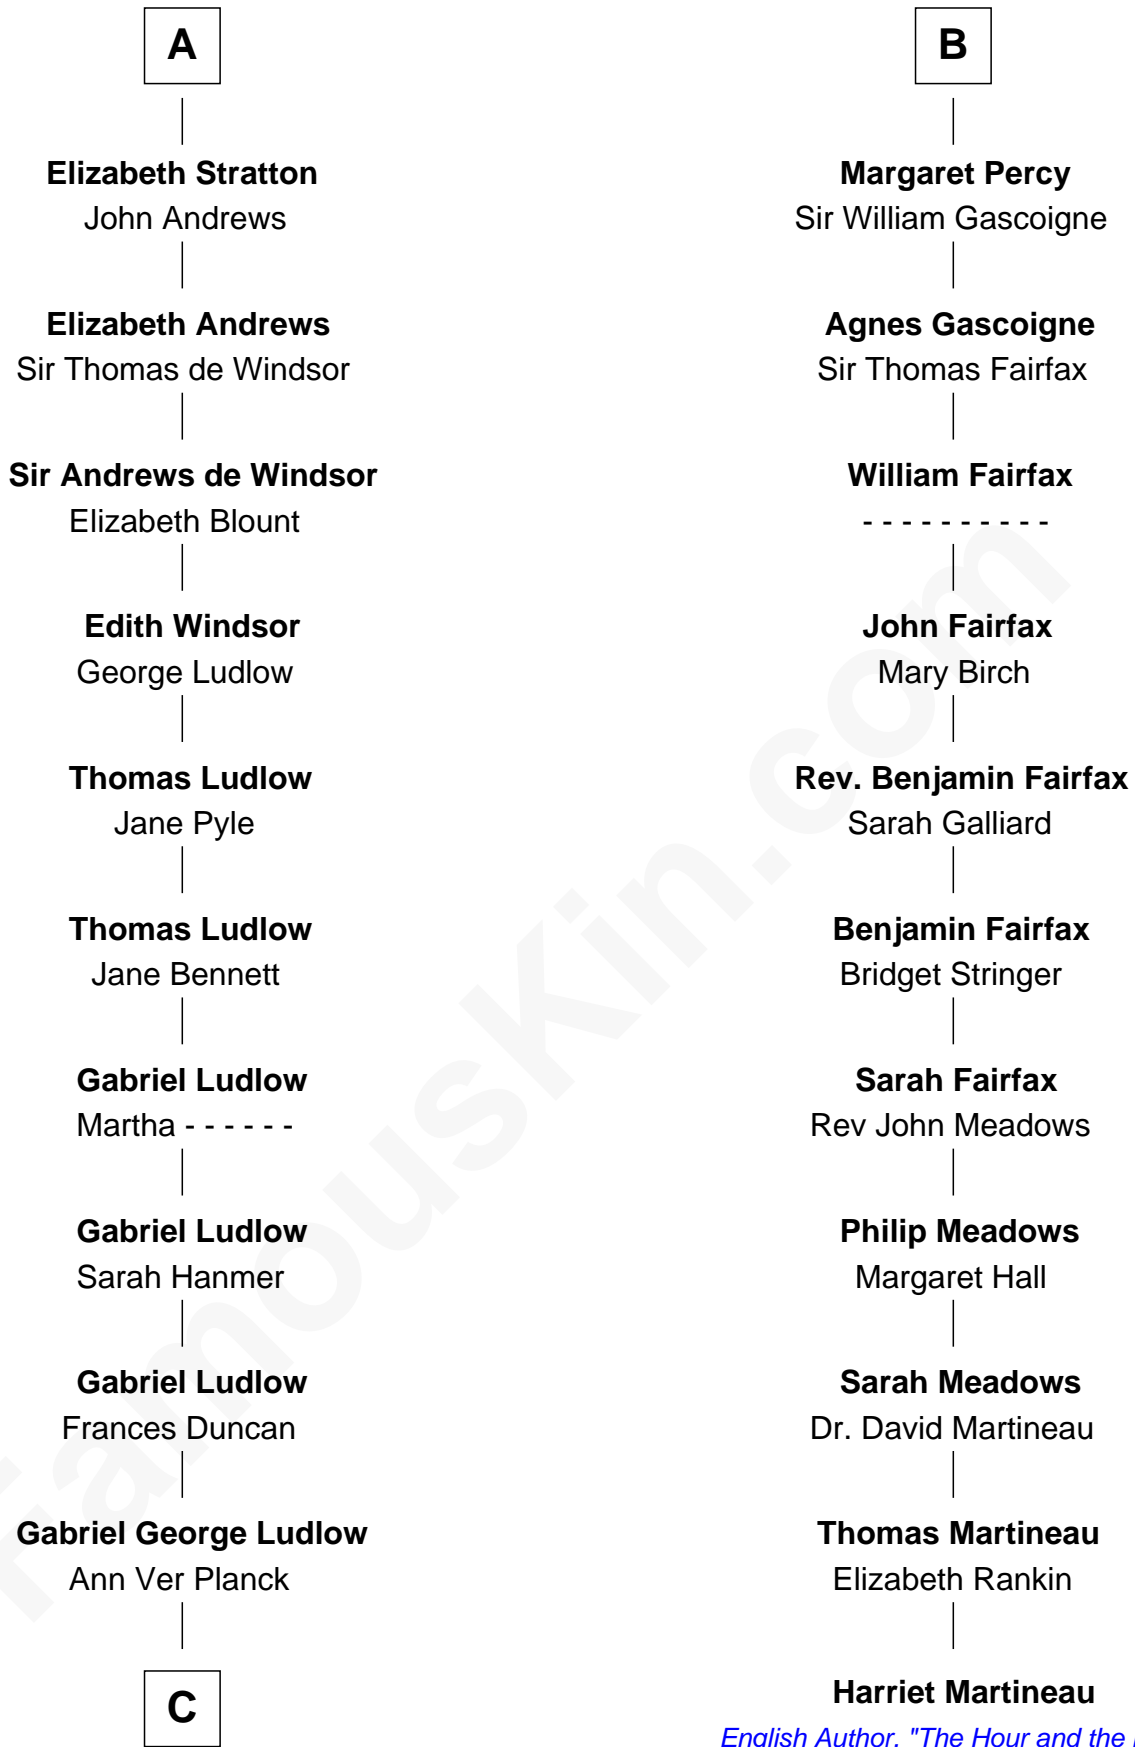

FamousKin.com

Relationship Chart of

Eleanor Roosevelt

First Lady of President Franklin D. Roosevelt

17th cousin 4 times removed of

Harriet Martineau

Author of The Hour and the Man

C

—
Gabriel Ver Planck Ludlow

Elizabeth A. Hunter

—
Dr. Edward Hunter Ludlow

Elizabeth Livingston

—
Mary Livingston Ludlow

Valentine Gill Hall

—
Anna Rebecca Hall

Elliott Roosevelt

—
Eleanor Roosevelt

First Lady of Franklin Roosevelt

FamousKin.com