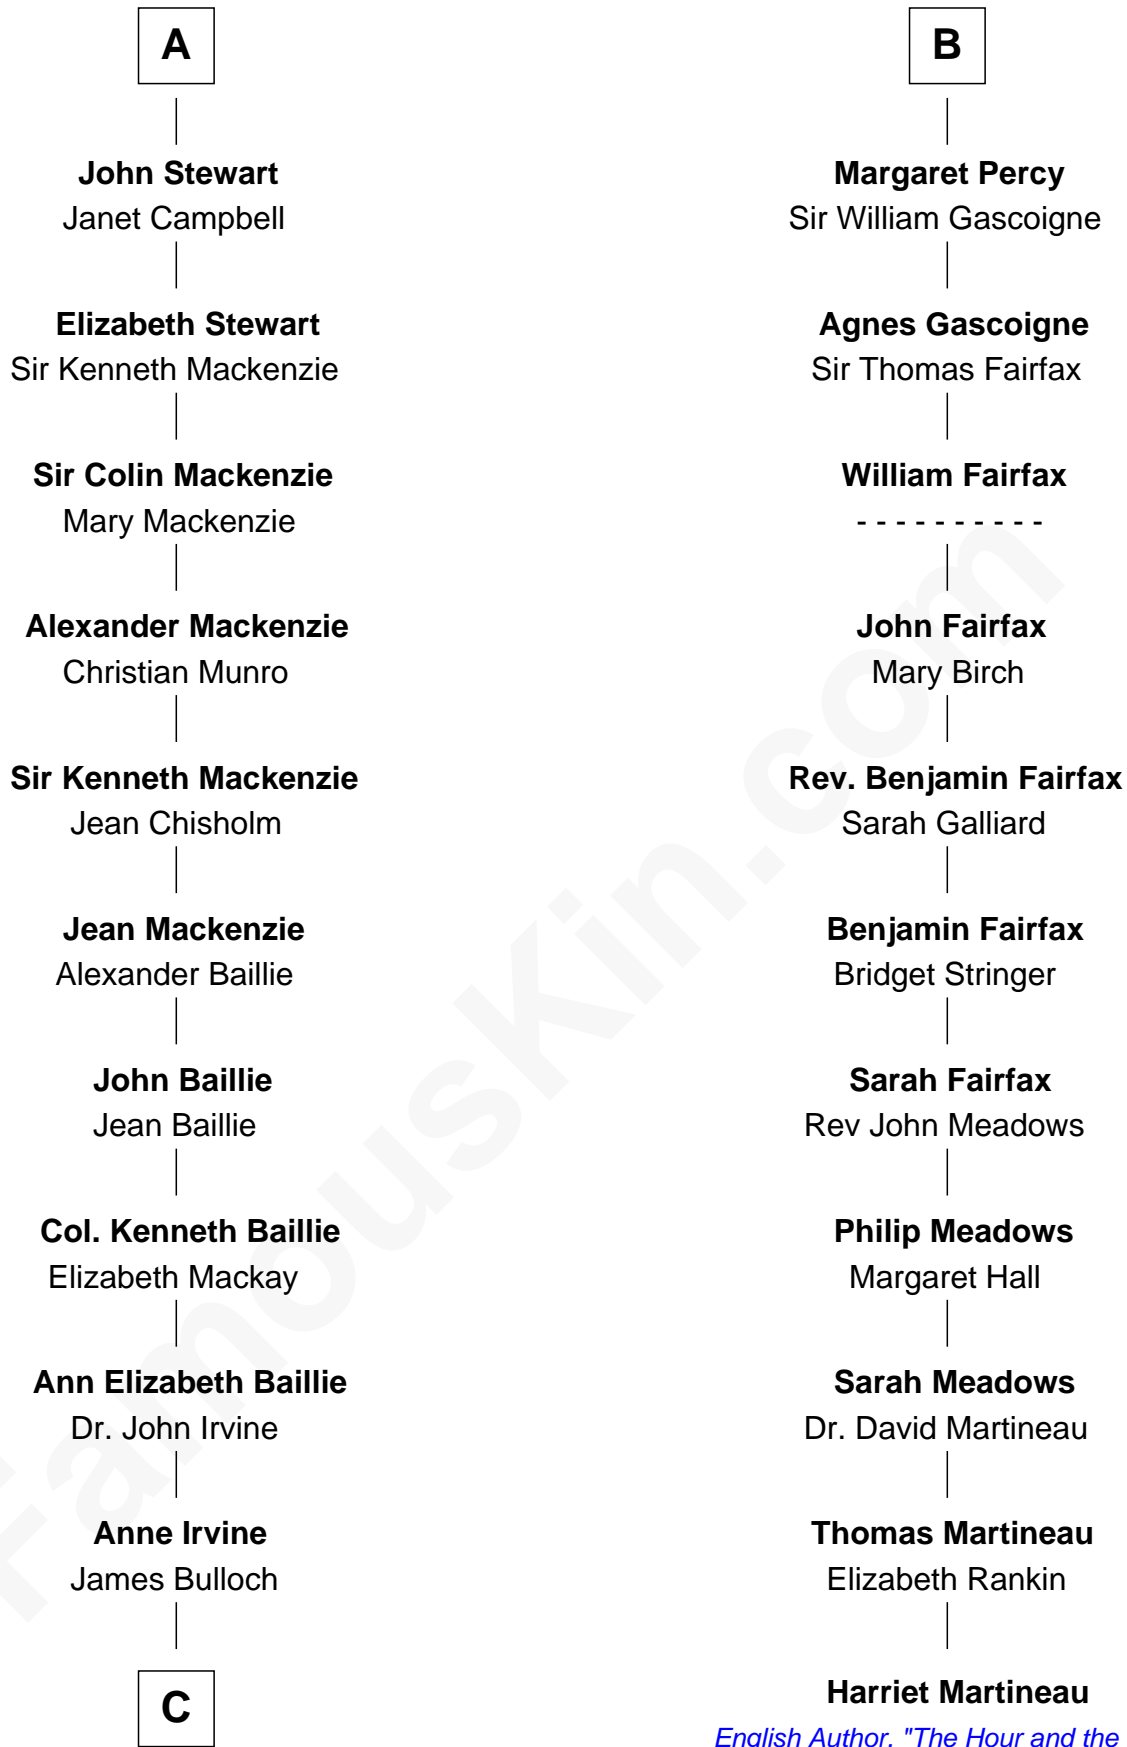

FamousKin.com

Relationship Chart of

Eleanor Roosevelt

First Lady of President Franklin D. Roosevelt

17th cousin 3 times removed of

Harriet Martineau

Author of The Hour and the Man

Ferdinand III, King of Castile

Joanna of Ponthieu

C

James Stephens Bulloch

Martha Stewart

Martha Bulloch

Theodore Roosevelt

Elliott Roosevelt

Anna Rebecca Hall

Eleanor Roosevelt

First Lady of Franklin Roosevelt

FamousKin.com