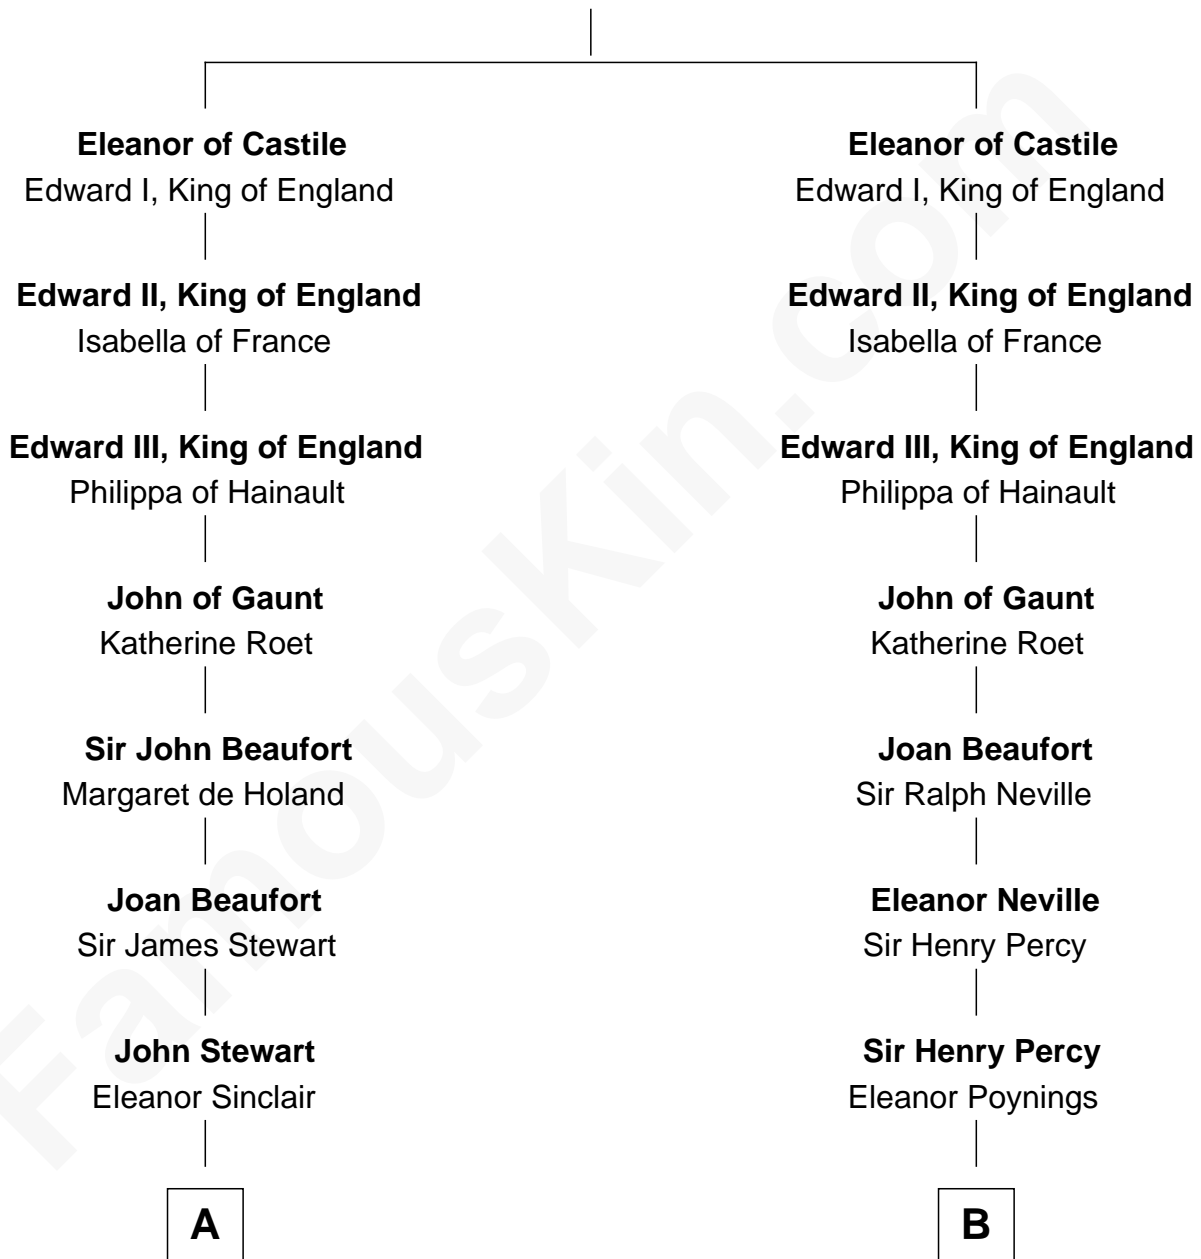

FamousKin.com

Relationship Chart of

Eleanor Roosevelt

First Lady of President Franklin D. Roosevelt

17th cousin 3 times removed of

Harriet Martineau

Author of The Hour and the Man

Ferdinand III, King of Castile

Joanna of Ponthieu

C

James Stephens Bulloch

Martha Stewart

Martha Bulloch

Theodore Roosevelt

Elliott Roosevelt

Anna Rebecca Hall

Eleanor Roosevelt

First Lady of Franklin Roosevelt

FamousKin.com