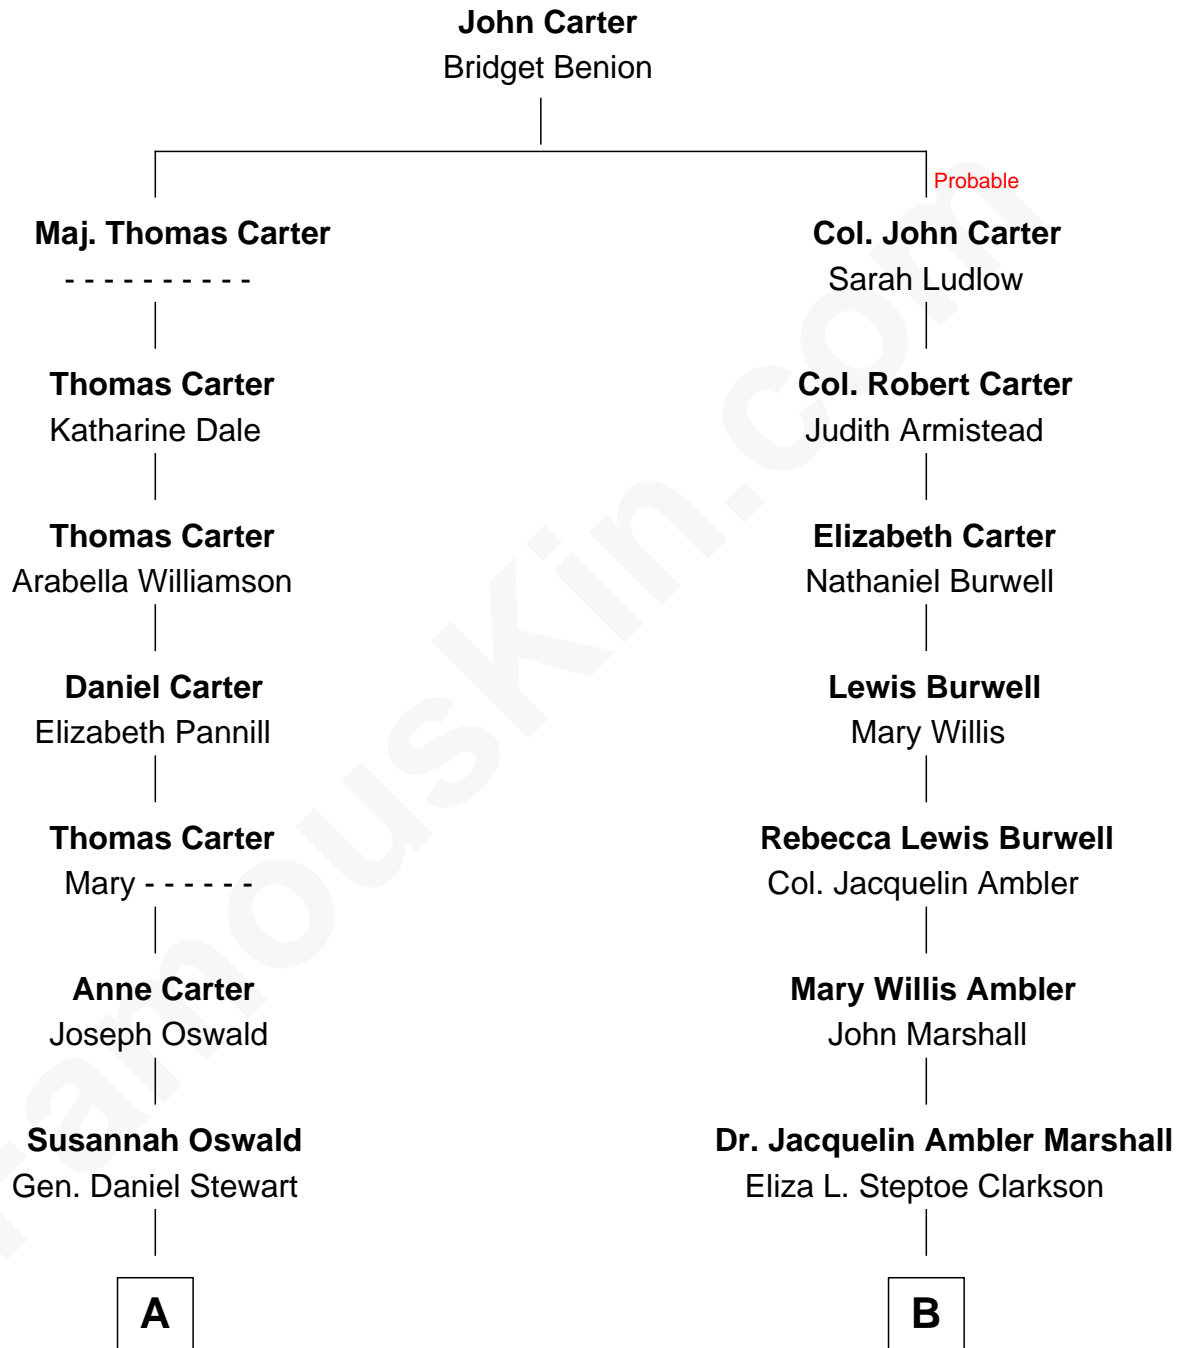

FamousKin.com

Relationship Chart of

Eleanor Roosevelt

First Lady of President Franklin D. Roosevelt

10th cousin 1 time removed of

Mary Chapin Carpenter
Singer and Songwriter

A

Martha Stewart
James Stephens Bulloch

Martha Bulloch
Theodore Roosevelt

Elliott Roosevelt
Anna Rebecca Hall

Eleanor Roosevelt
First Lady of Franklin Roosevelt

B

Eliza Marshall
Harrison Robertson

Harrison Robertson
Mary L. Vawter

Harrison Marshall Robertson
Mary MacKenzie