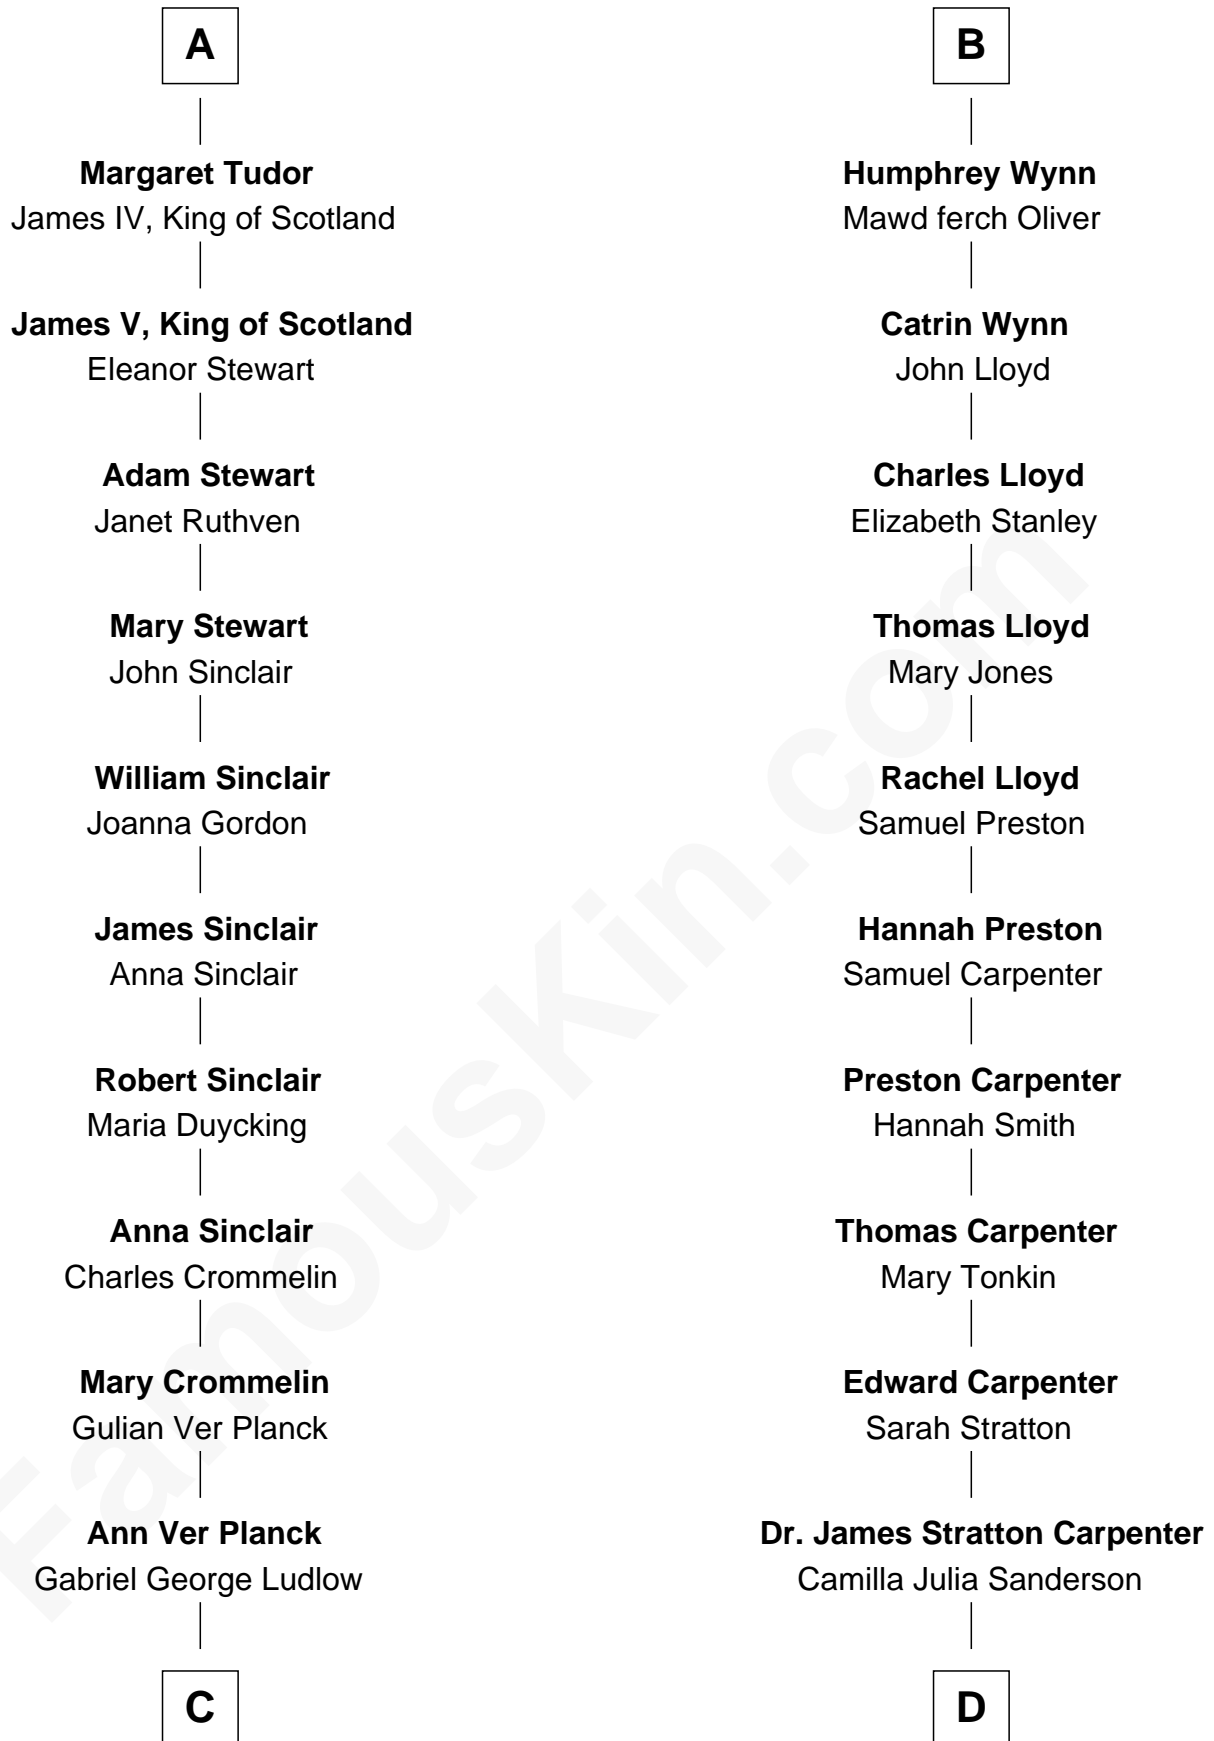

FamousKin.com

Relationship Chart of

Eleanor Roosevelt

First Lady of President Franklin D. Roosevelt

21st cousin of

Mary Chapin Carpenter
Singer and Songwriter

C

Gabriel Ver Planck Ludlow

Elizabeth A. Hunter

Dr. Edward Hunter Ludlow

Elizabeth Livingston

Mary Livingston Ludlow

Valentine Gill Hall

Anna Rebecca Hall

Elliott Roosevelt

Eleanor Roosevelt