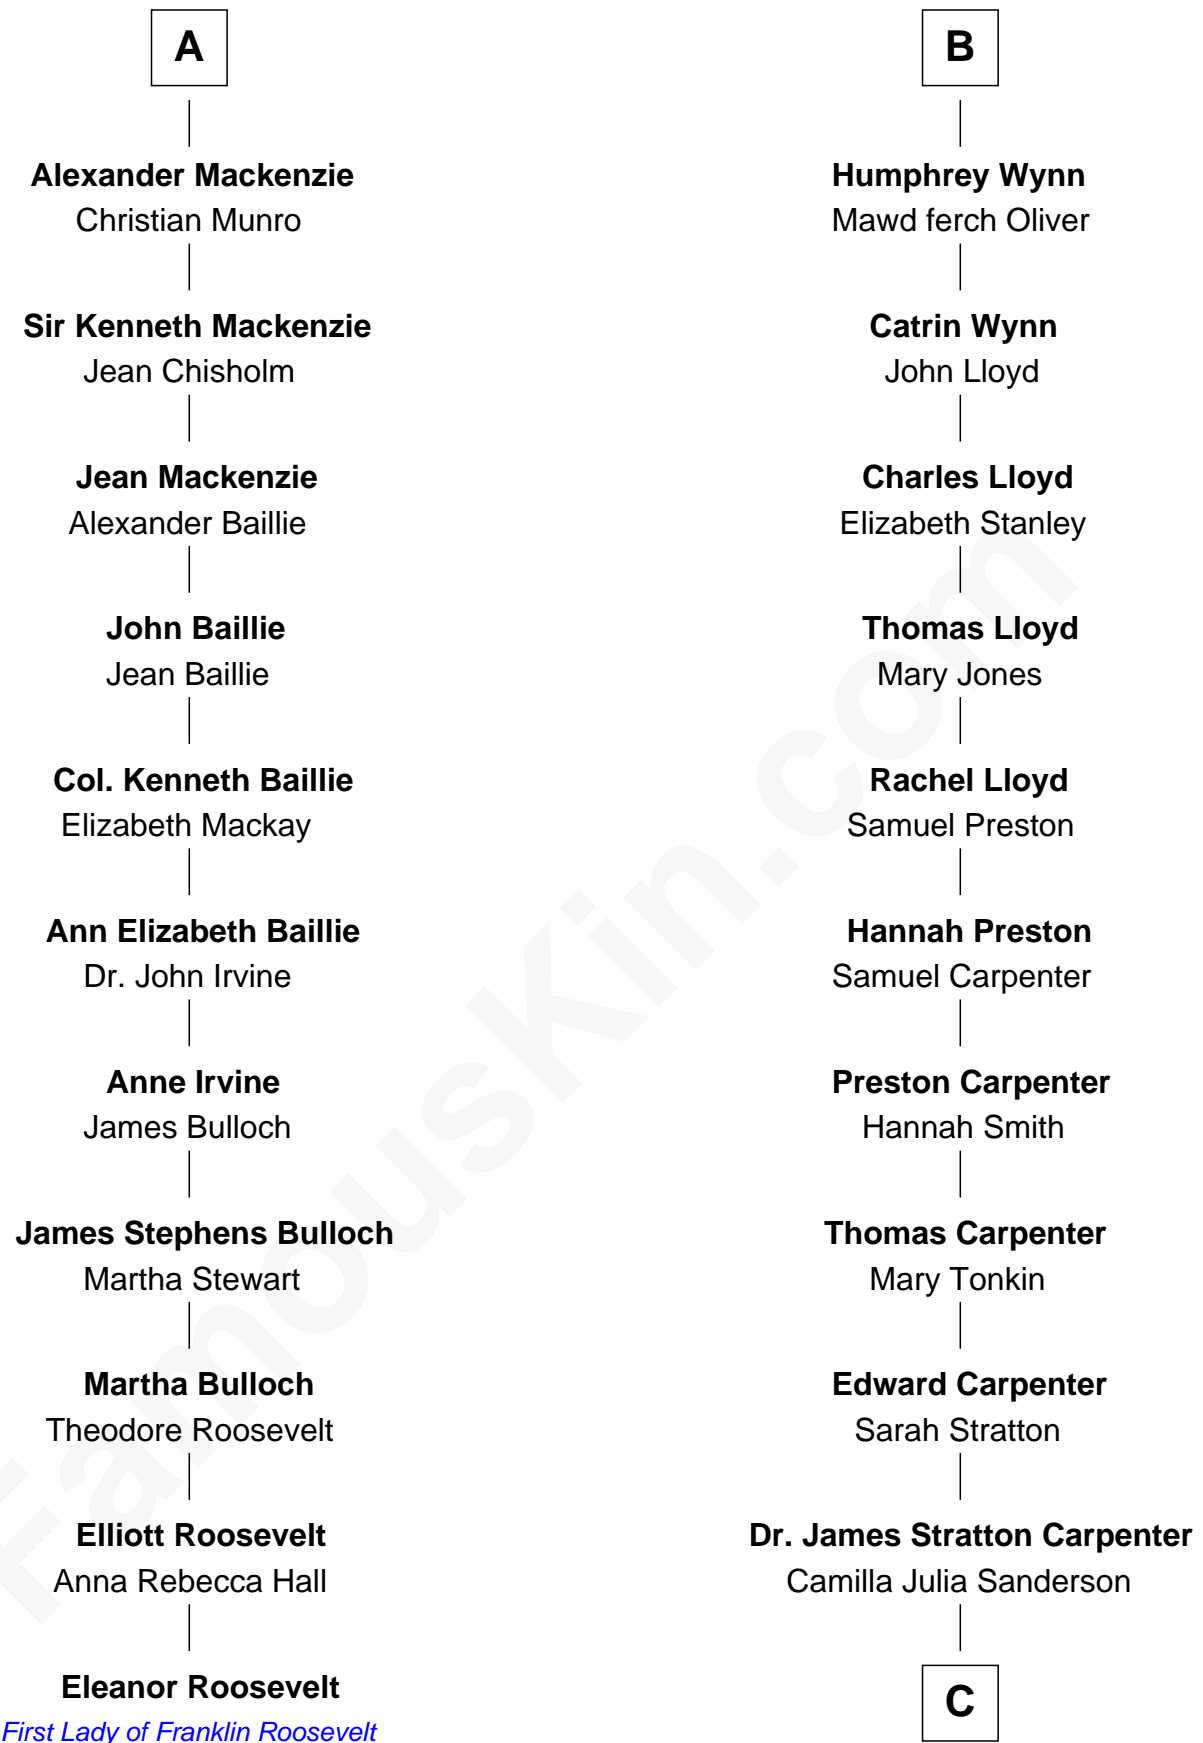

FamousKin.com

Relationship Chart of

Eleanor Roosevelt

First Lady of President Franklin D. Roosevelt

17th cousin 4 times removed of

Mary Chapin Carpenter
Singer and Songwriter

C

Dr. John Thomas Carpenter

Eliza Adelaide Hill

Dr. James Stratton Carpenter

Lillian Louise Chapin

Chapin Carpenter

Ruth Smythe

Chapin Carpenter

Mary Bowie Robertson

Mary Chapin Carpenter