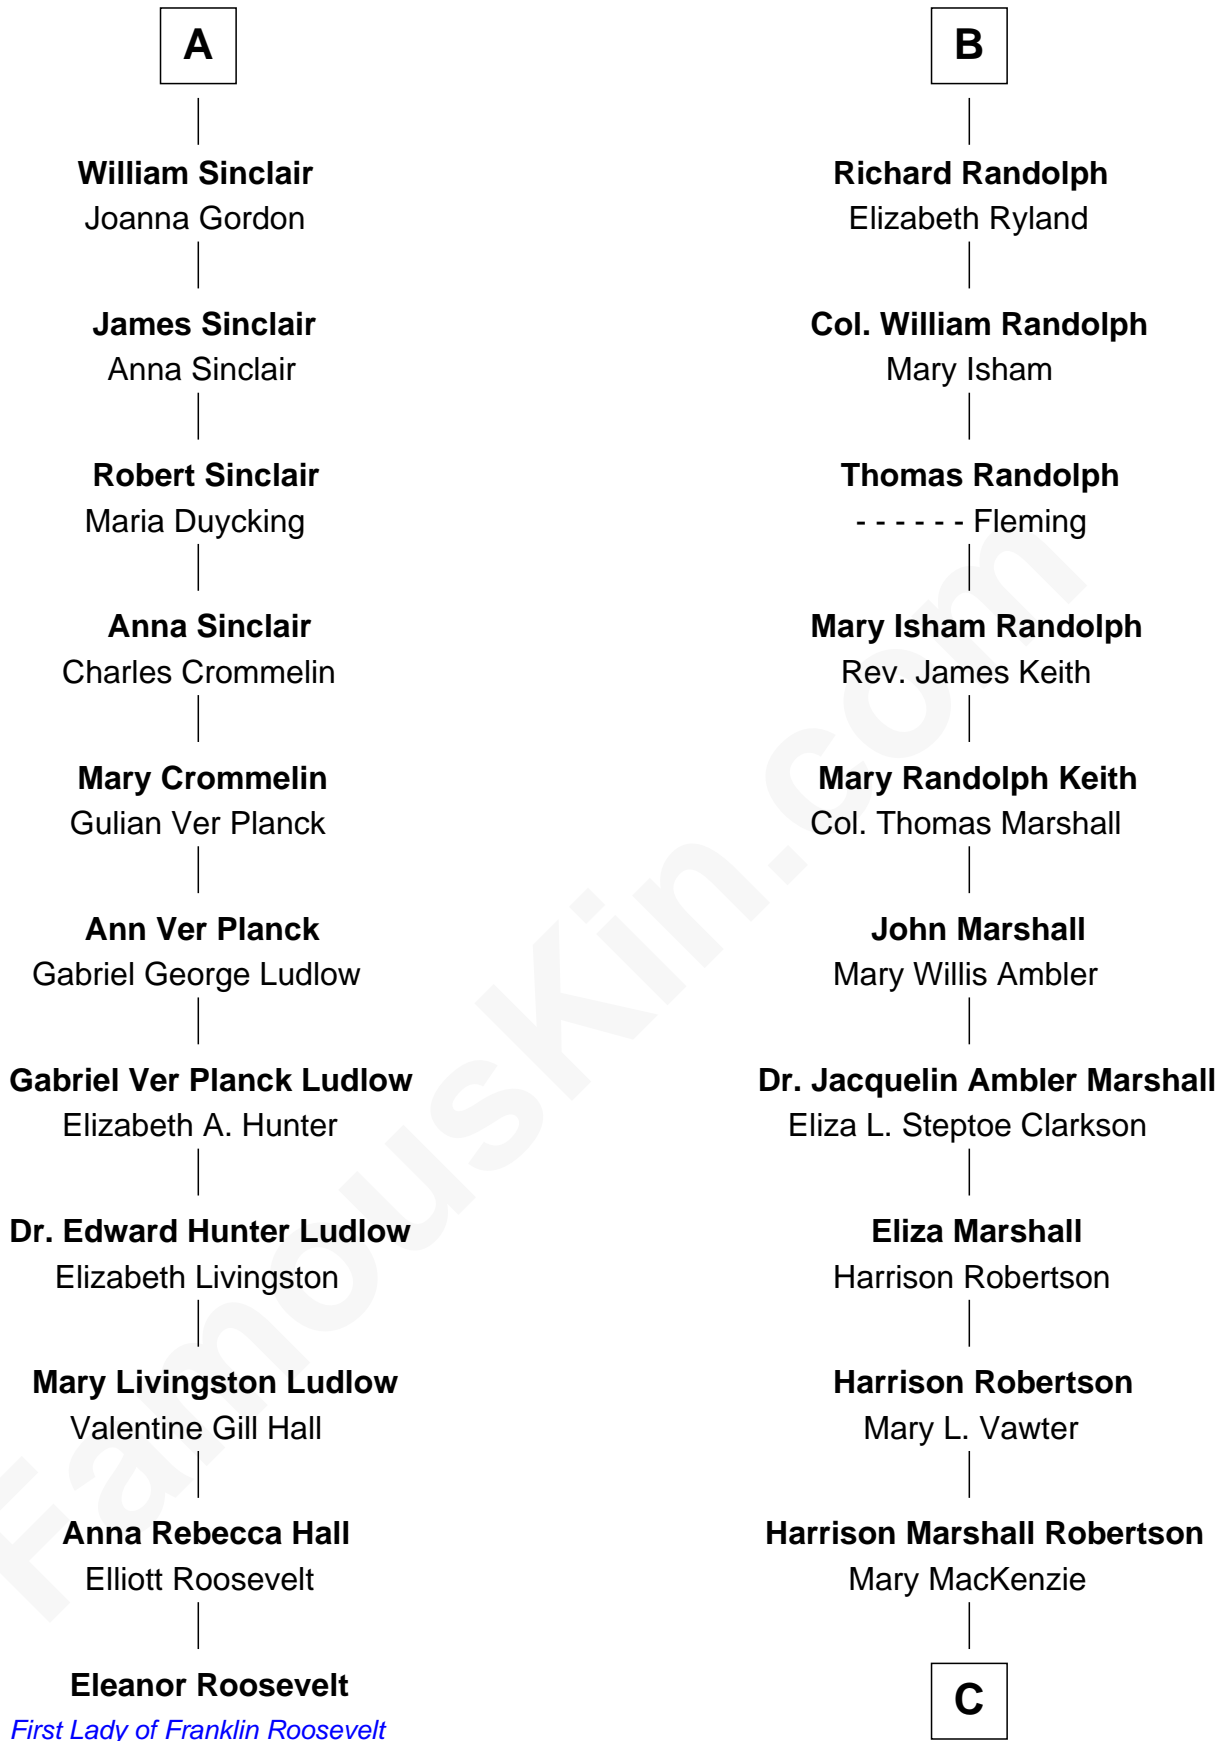

FamousKin.com

Relationship Chart of

Eleanor Roosevelt

First Lady of President Franklin D. Roosevelt

17th cousin 1 time removed of

Mary Chapin Carpenter
Singer and Songwriter

C

Mary Bowie Robertson
Chapin Carpenter

Mary Chapin Carpenter
Singer and Songwriter

FamousKin.com