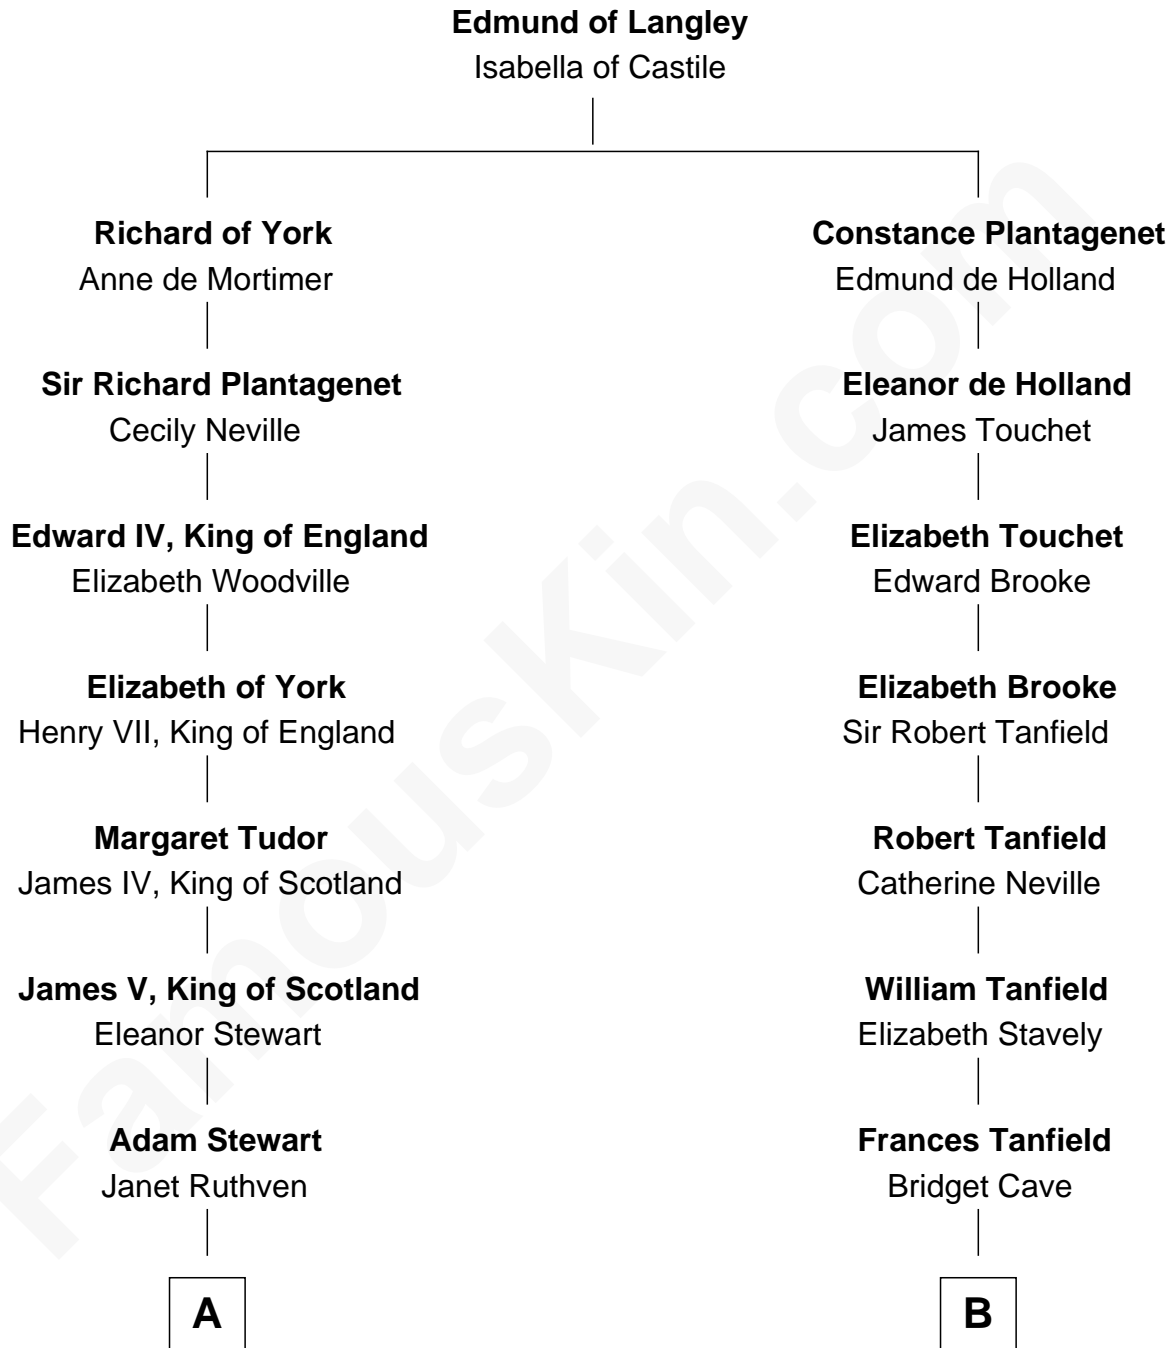

# FamousKin.com

## Relationship Chart of

### Eleanor Roosevelt

*First Lady of President Franklin D. Roosevelt*

18th cousin 3 times removed of

**Mary Chapin Carpenter**  
*Singer and Songwriter*

**C**

**Anna Rebecca Hall**

Elliott Roosevelt

**Eleanor Roosevelt**

*First Lady of Franklin Roosevelt*

**D**

**Eliza Marshall**

Harrison Robertson

**Harrison Robertson**

Mary L. Vawter

**Harrison Marshall Robertson**

Mary MacKenzie