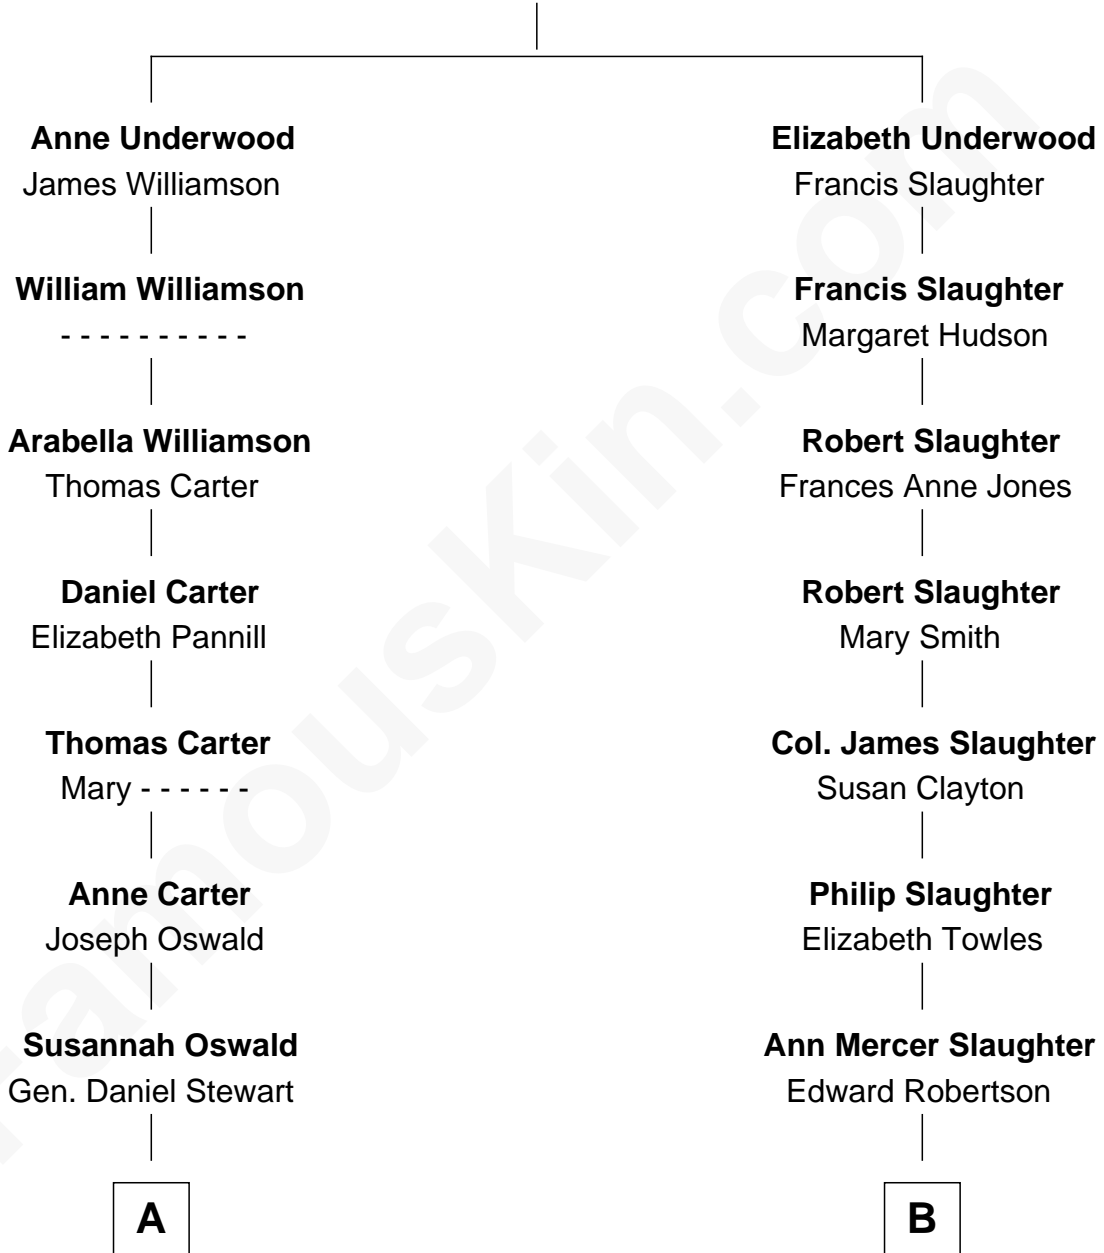

FamousKin.com

Relationship Chart of

Eleanor Roosevelt

First Lady of President Franklin D. Roosevelt

10th cousin 2 times removed of

Edward Norton
Movie Actor

William Underwood

Margaret - - - - -

A

Martha Stewart
James Stephens Bulloch

Martha Bulloch
Theodore Roosevelt

Elliott Roosevelt
Anna Rebecca Hall

Eleanor Roosevelt
First Lady of Franklin Roosevelt

B

Cornelia H. Robertson
Dr. Reuben K. Long

Mary Mercer Long
Dr. Henry Wilson Somerville