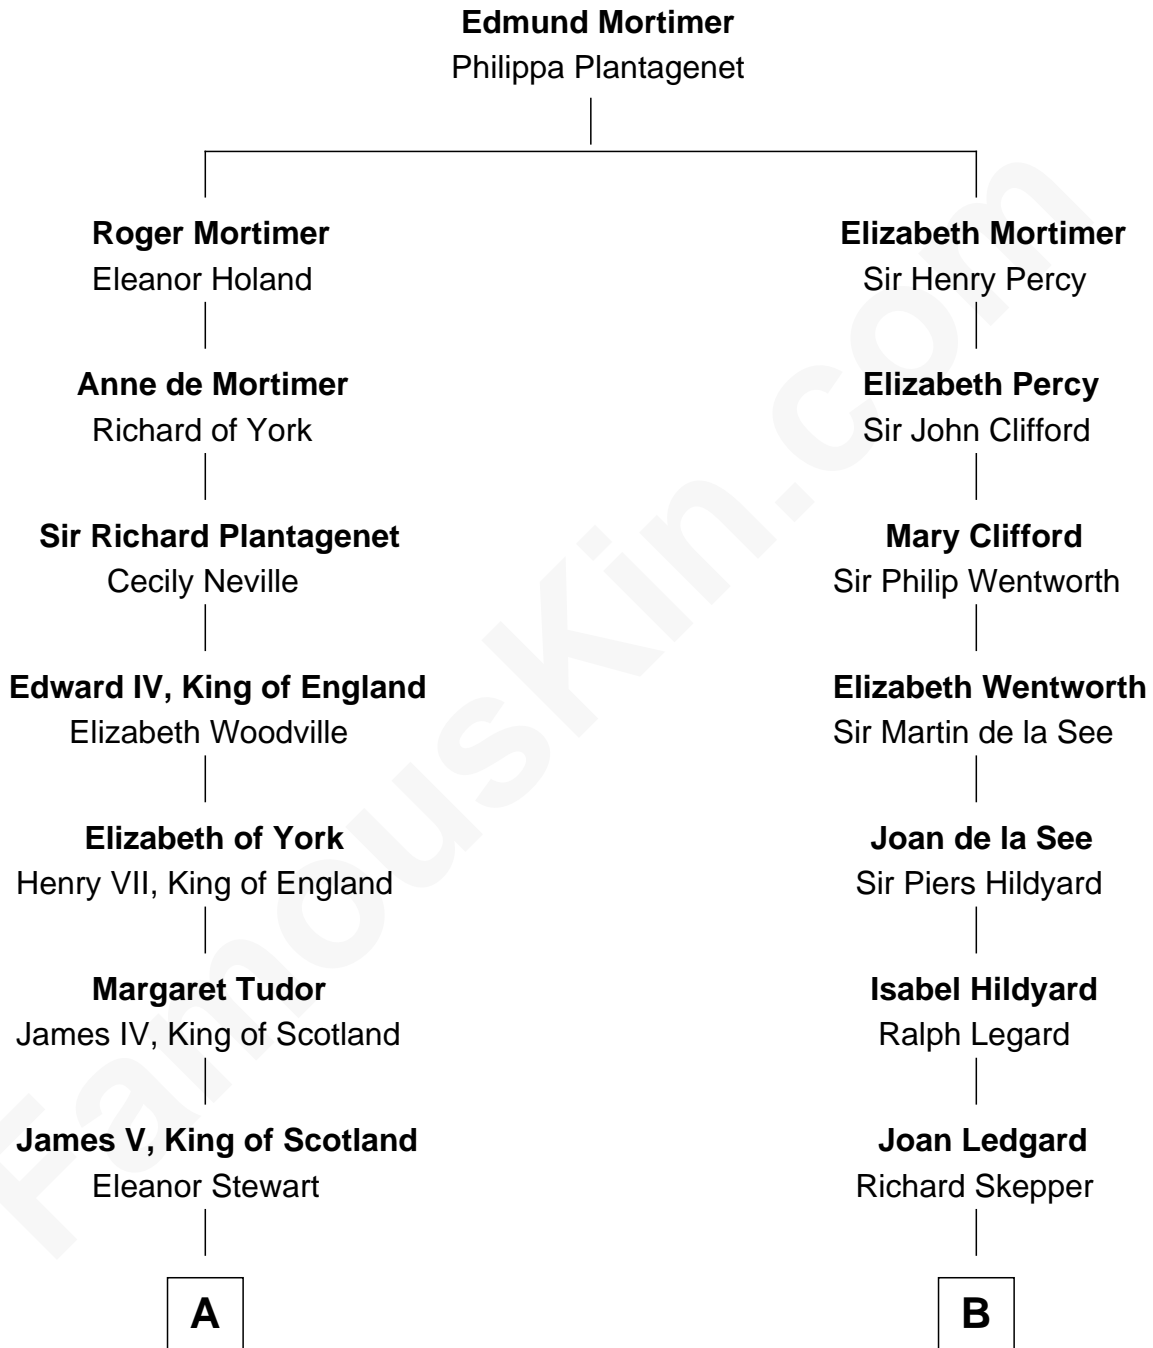

FamousKin.com

Relationship Chart of

Eleanor Roosevelt

First Lady of President Franklin D. Roosevelt

19th cousin 1 time removed of

Edward Norton
Movie Actor

C

Mary Livingston Ludlow

Valentine Gill Hall

Anna Rebecca Hall

Elliott Roosevelt

Eleanor Roosevelt

First Lady of Franklin Roosevelt

D

Edward Mower Norton

Alice C. Baals