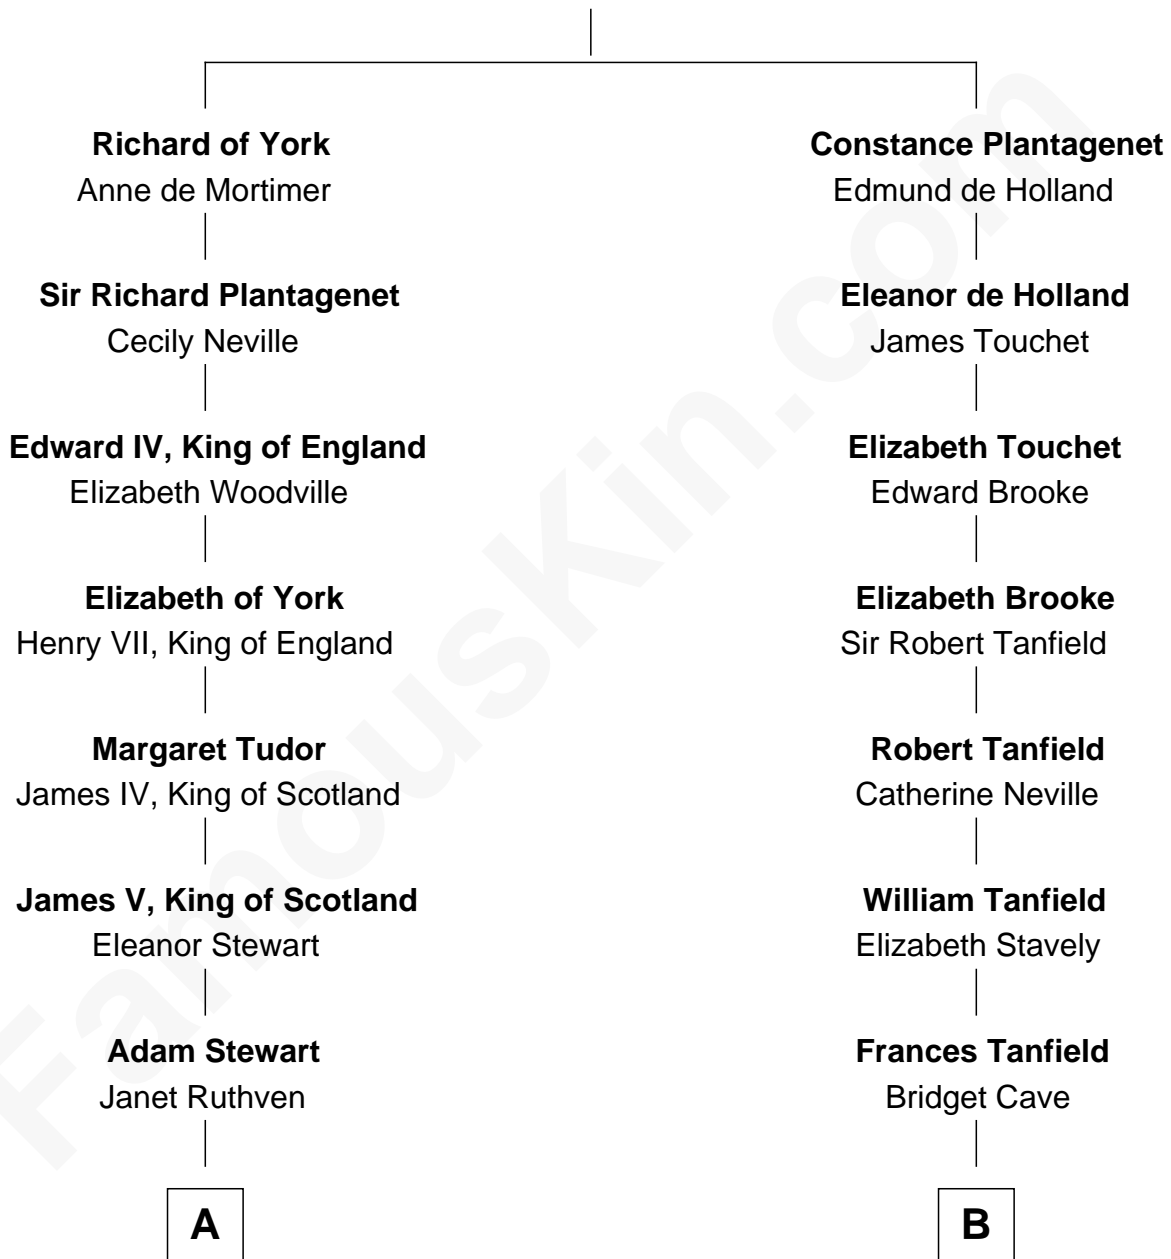

## Relationship Chart of

### Eleanor Roosevelt

*First Lady of President Franklin D. Roosevelt*

18th cousin 3 times removed of

### Edward Norton

*Movie Actor*

**Edmund of Langley**

Isabella of Castile

**C**

**Anna Rebecca Hall**  
Elliott Roosevelt

**Eleanor Roosevelt**  
*First Lady of Franklin Roosevelt*

**D**