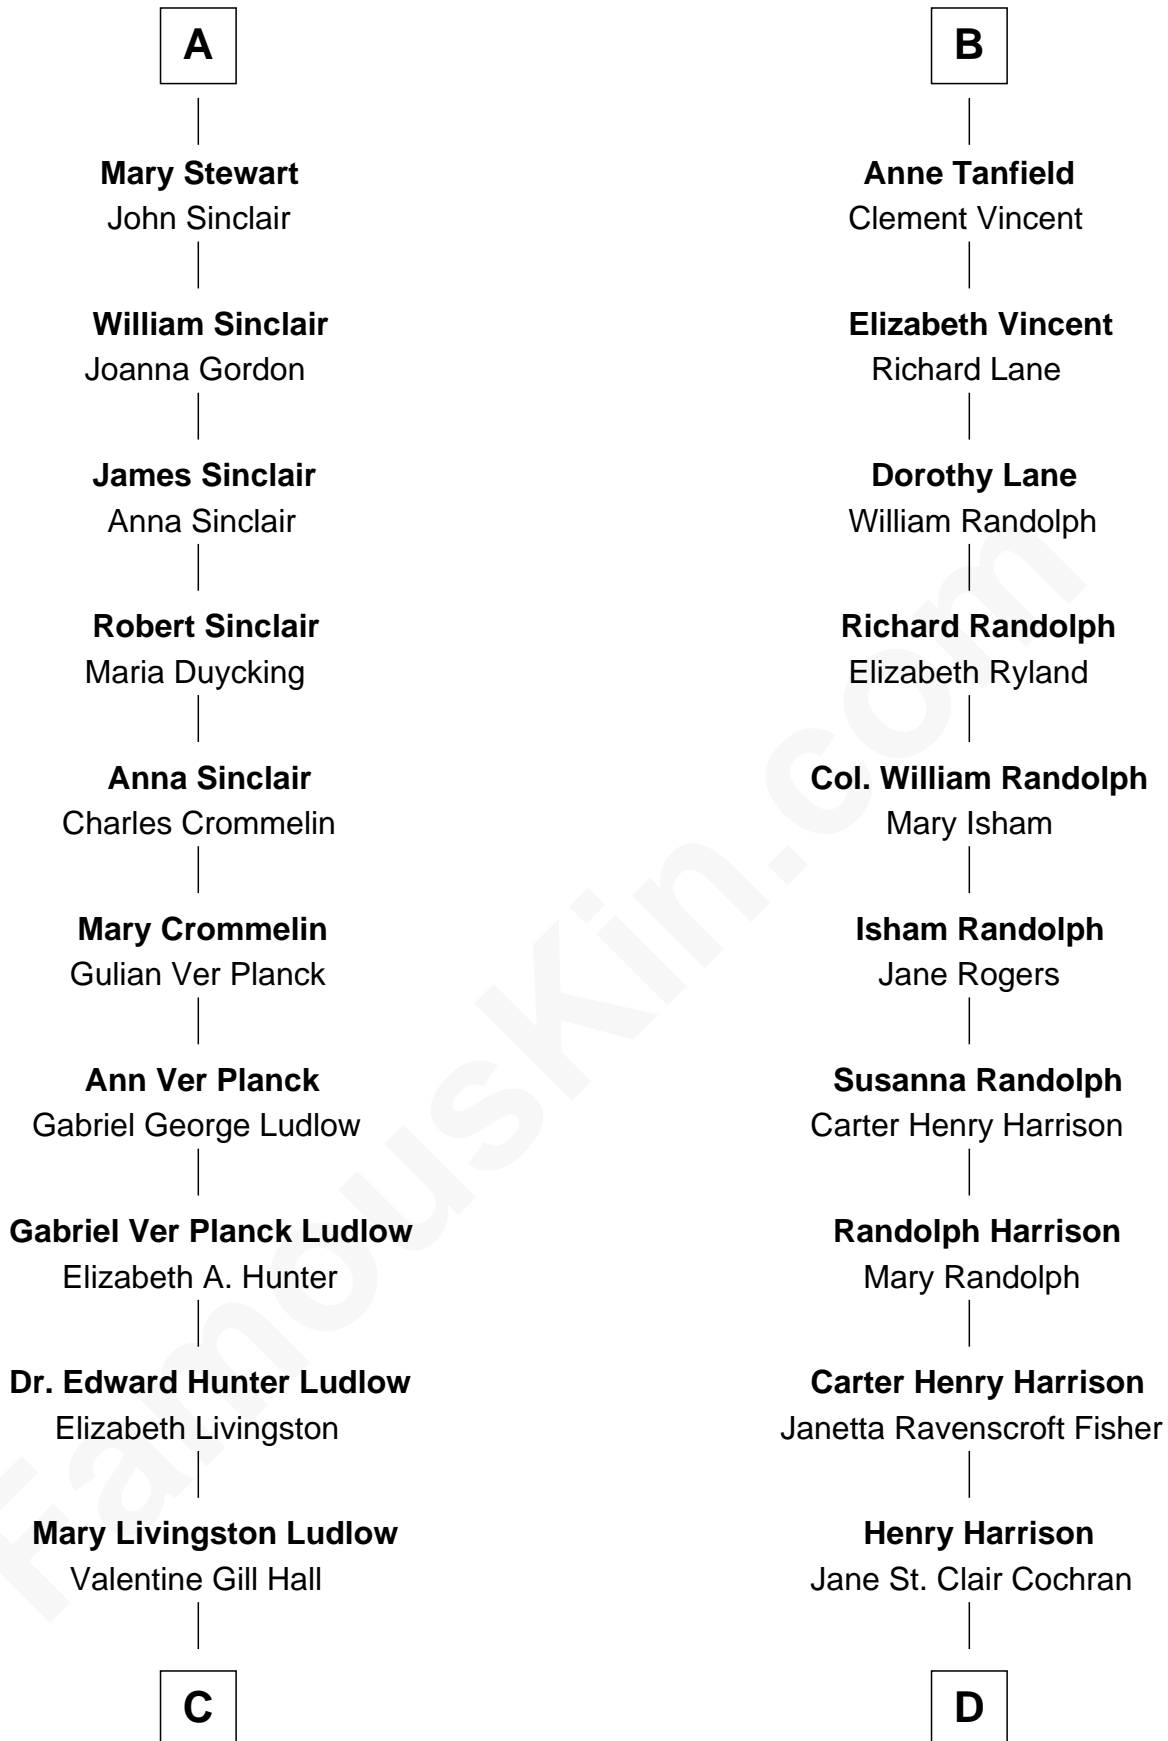

## Relationship Chart of

### Eleanor Roosevelt

*First Lady of President Franklin D. Roosevelt*

18th cousin 3 times removed of

### Edward Norton

*Movie Actor*

**Edmund of Langley**

Isabella of Castile

**C**

**Anna Rebecca Hall**  
Elliott Roosevelt

**Eleanor Roosevelt**  
*First Lady of Franklin Roosevelt*

**D**

**George Moffett Harrison**  
Bettie Montgomery. Kent

**Joseph Kent Harrison**  
Cornelia Long Somerville

**Betty Kent Harrison**  
Edward Mower Norton

**Edward Mower Norton**  
Lydia Robinson Rouse

**Edward Norton**  
*Movie Actor*