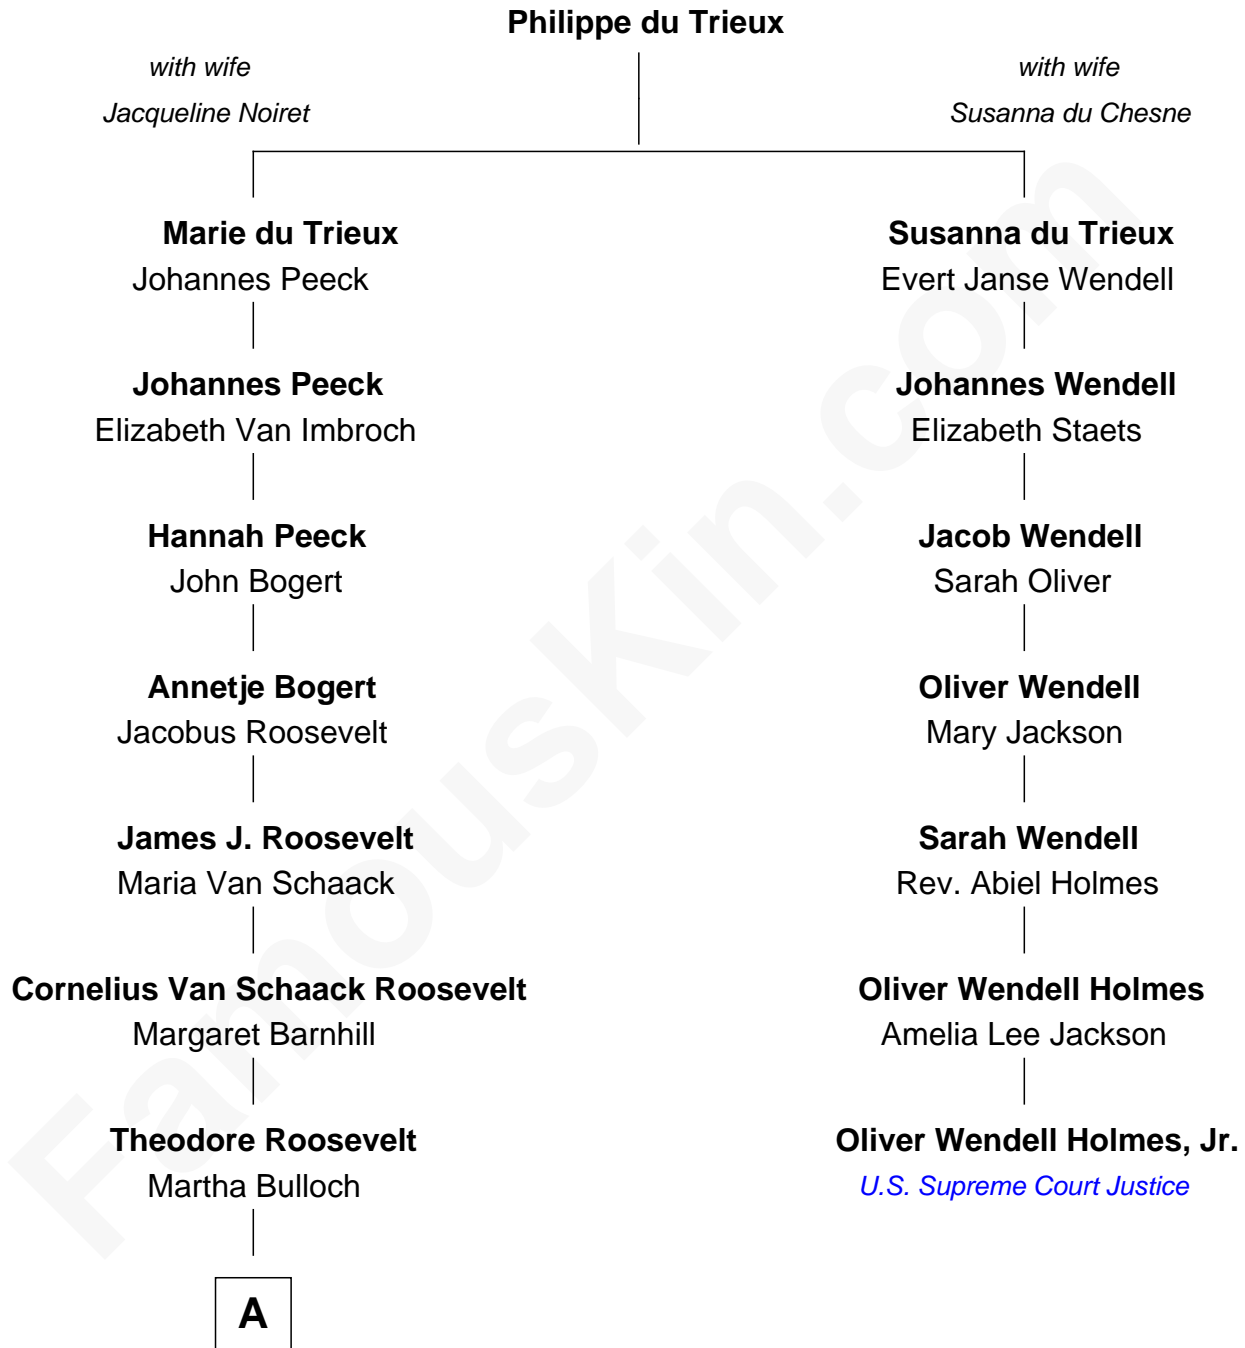

## Relationship Chart of

### Eleanor Roosevelt

*First Lady of President Franklin D. Roosevelt*

6th cousin 2 times removed of

### Oliver Wendell Holmes, Jr.

*U.S. Supreme Court Justice*

**A**

—  
**Elliott Roosevelt**  
Anna Rebecca Hall

—  
**Eleanor Roosevelt**  
*First Lady of Franklin Roosevelt*

FamousKin.com