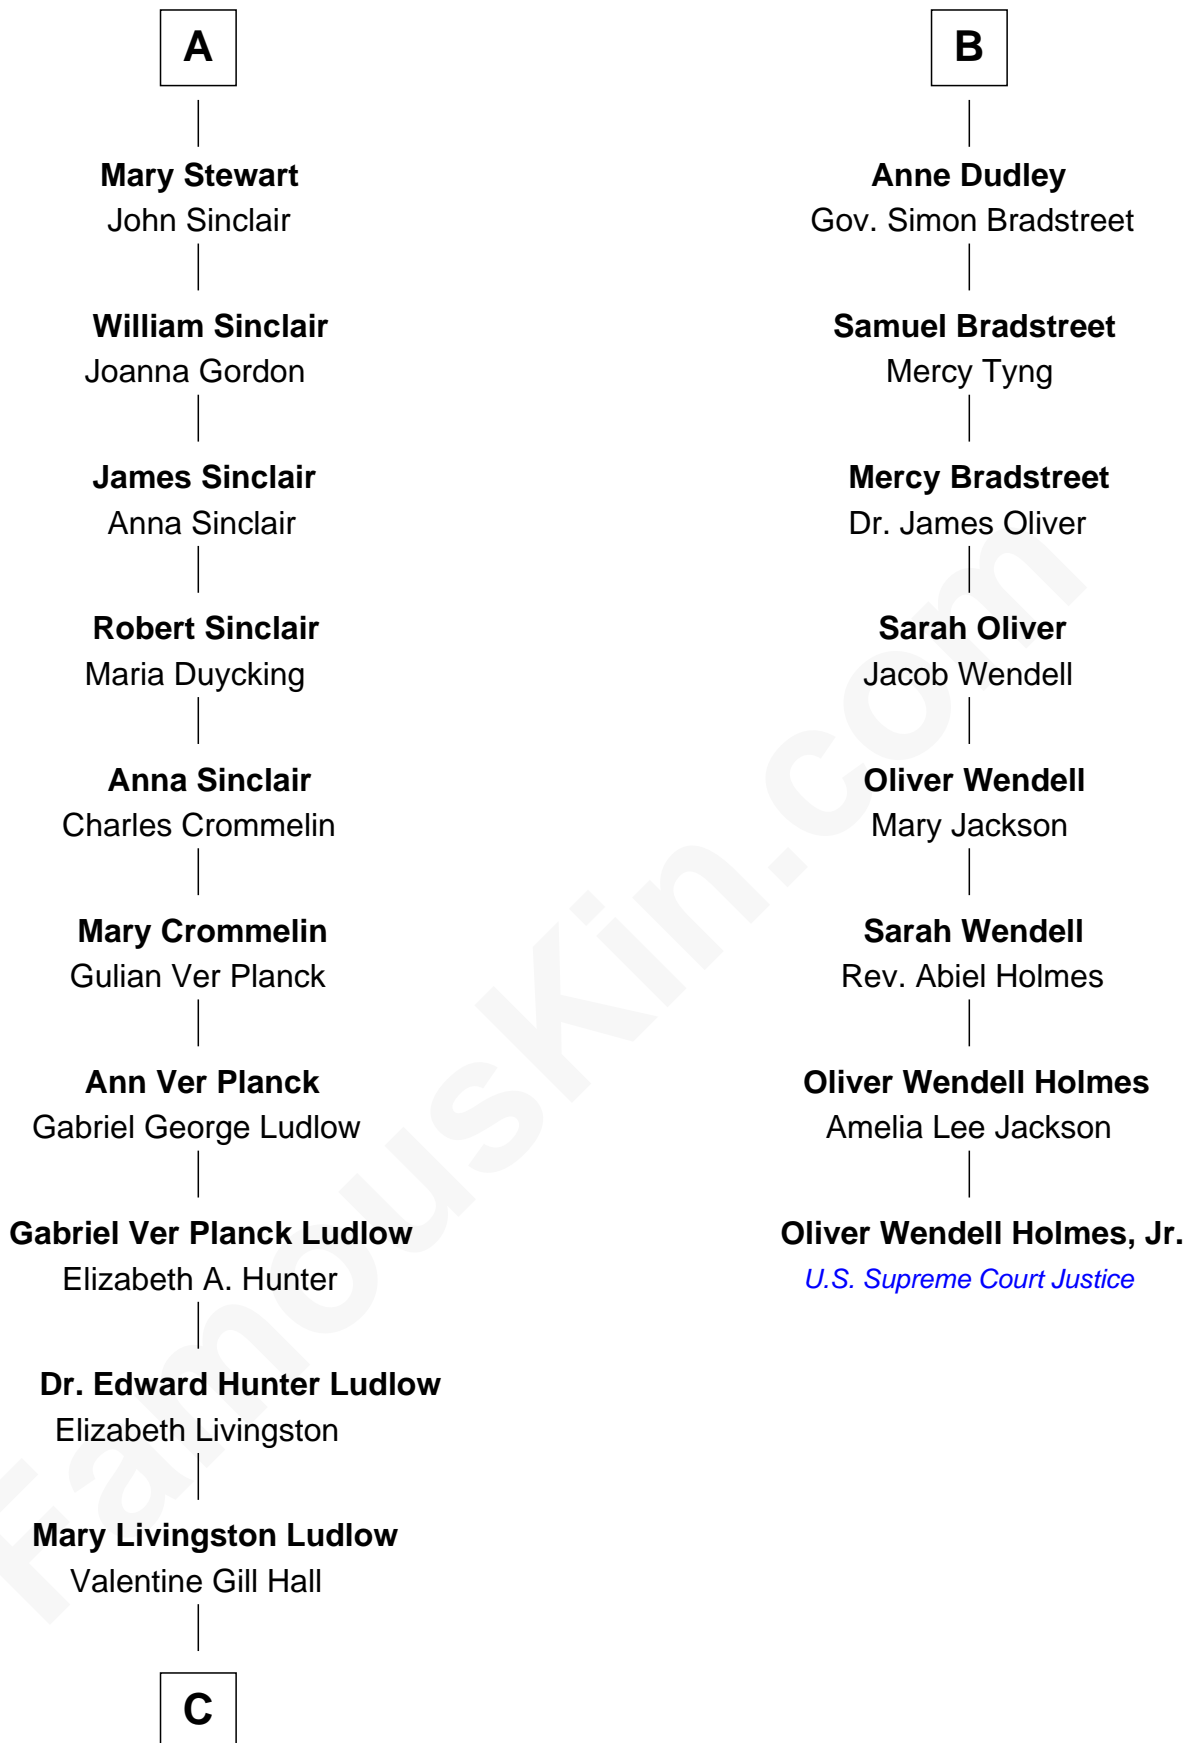

FamousKin.com

Relationship Chart of

Eleanor Roosevelt

First Lady of President Franklin D. Roosevelt

14th cousin 4 times removed of

Oliver Wendell Holmes, Jr.

U.S. Supreme Court Justice

C

—
Anna Rebecca Hall

Elliott Roosevelt

—
Eleanor Roosevelt

First Lady of Franklin Roosevelt

FamousKin.com