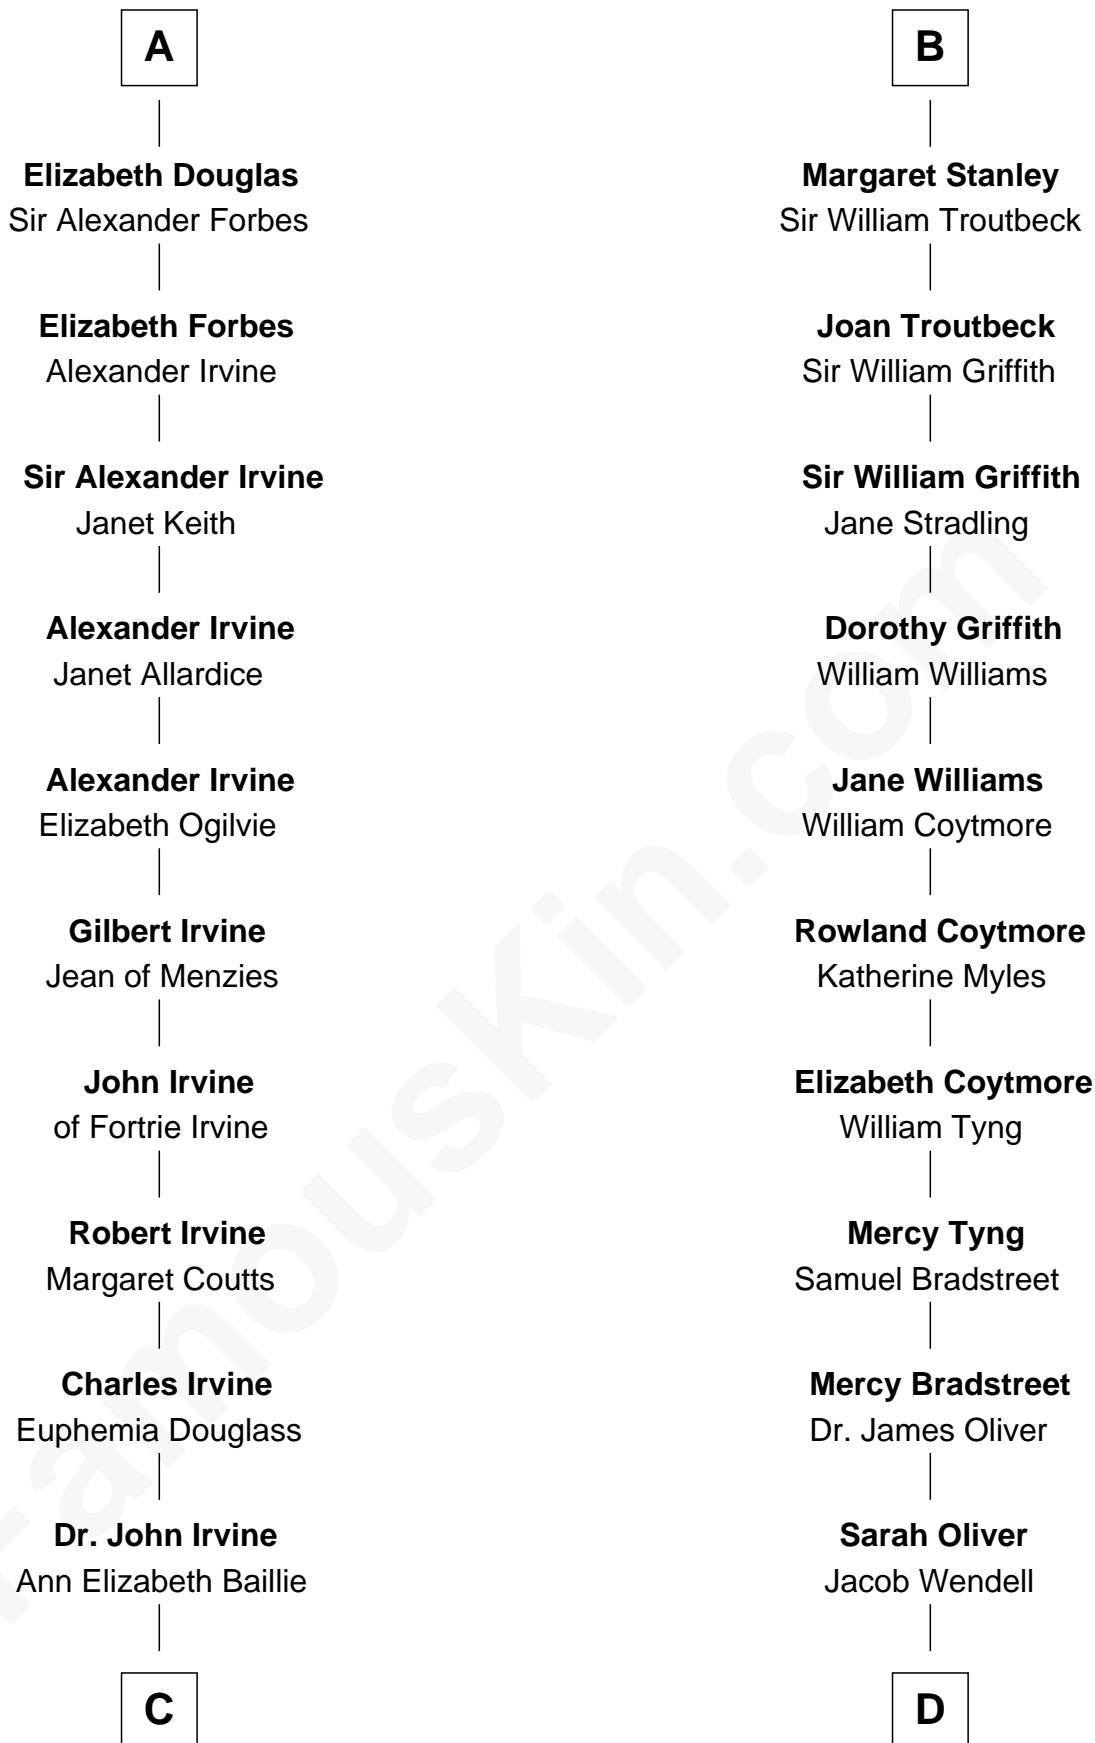

# FamousKin.com

## Relationship Chart of Eleanor Roosevelt

*First Lady of President Franklin D. Roosevelt*

20th cousin 1 time removed of

**Oliver Wendell Holmes, Jr.**  
*U.S. Supreme Court Justice*

**C**

**Anne Irvine**  
James Bulloch

**James Stephens Bulloch**  
Martha Stewart

**Martha Bulloch**  
Theodore Roosevelt

**Elliott Roosevelt**  
Anna Rebecca Hall

**Eleanor Roosevelt**  
*First Lady of Franklin Roosevelt*

**D**

**Oliver Wendell**  
Mary Jackson