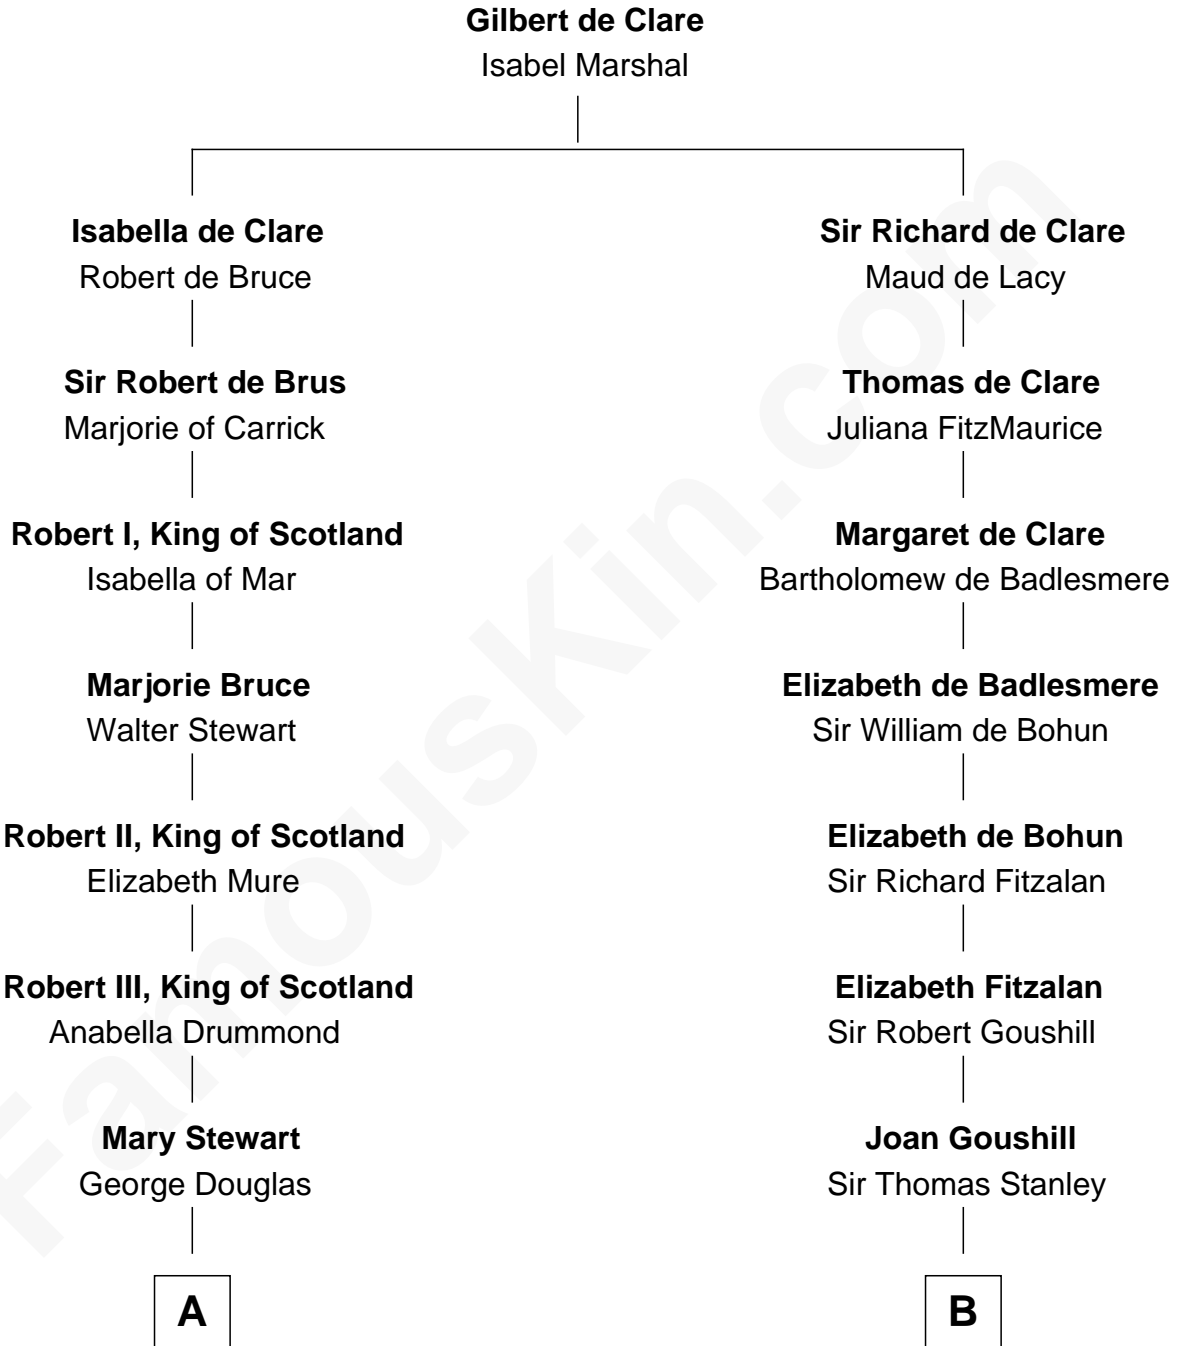

# FamousKin.com

## Relationship Chart of Eleanor Roosevelt

*First Lady of President Franklin D. Roosevelt*

20th cousin 1 time removed of

**Oliver Wendell Holmes, Jr.**  
*U.S. Supreme Court Justice*

**C**

**Anne Irvine**  
James Bulloch

**James Stephens Bulloch**  
Martha Stewart

**Martha Bulloch**  
Theodore Roosevelt

**Elliott Roosevelt**  
Anna Rebecca Hall

**Eleanor Roosevelt**  
*First Lady of Franklin Roosevelt*

**D**

**Oliver Wendell**  
Mary Jackson