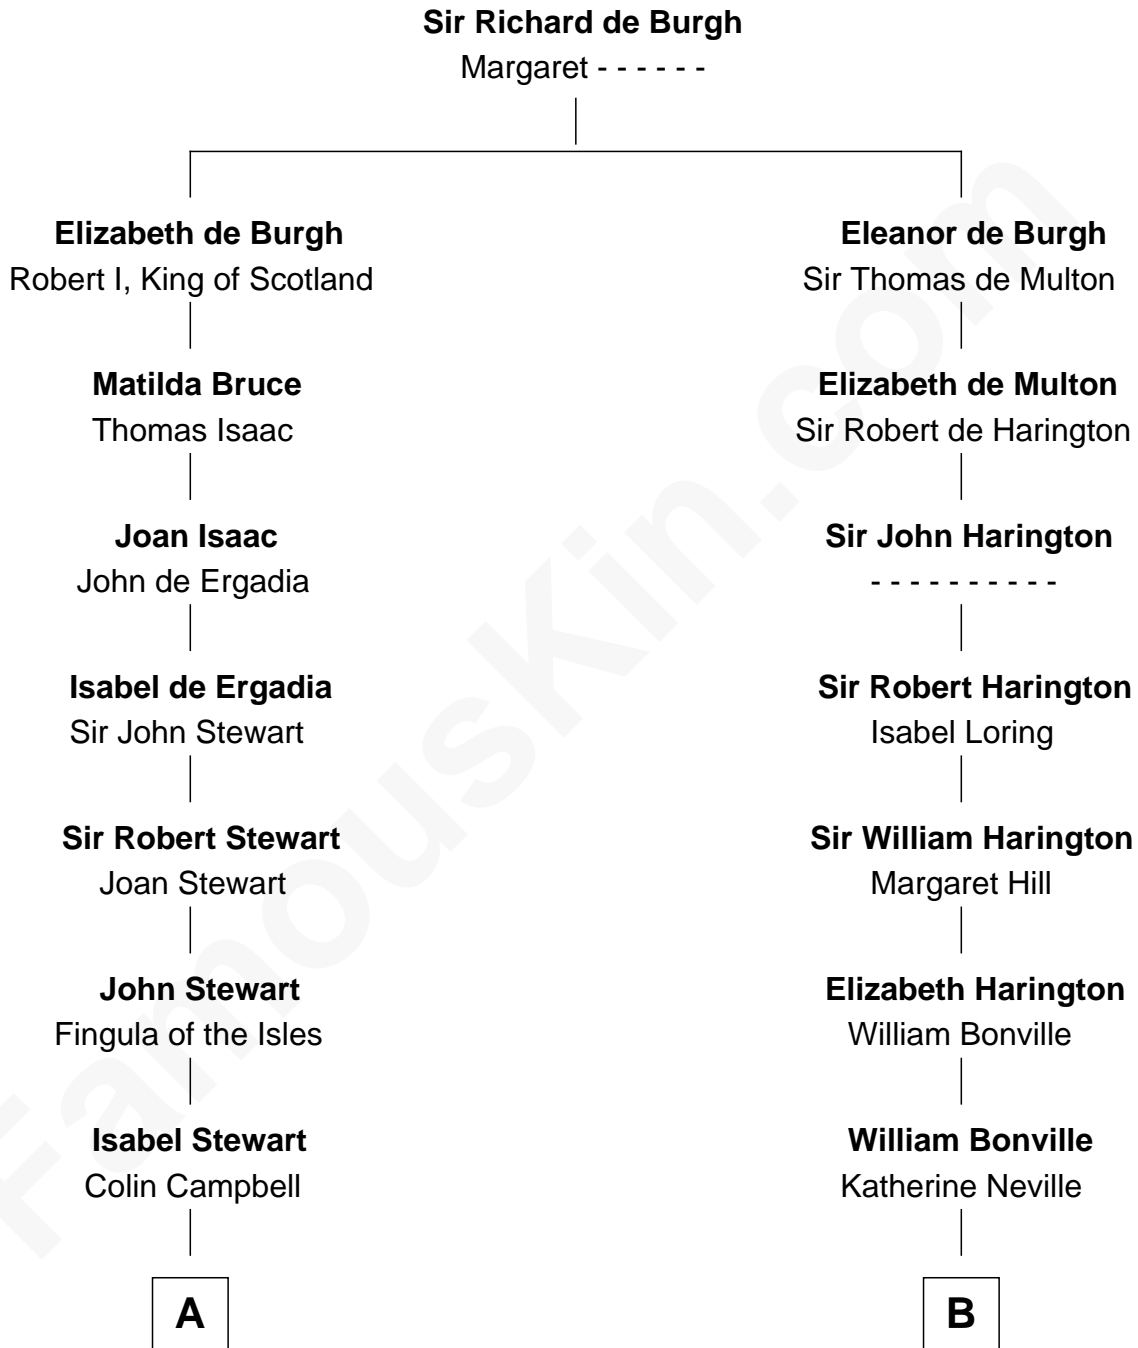

FamousKin.com

Relationship Chart of

Eleanor Roosevelt

First Lady of President Franklin D. Roosevelt

19th cousin 2 times removed of

Oliver Wendell Holmes, Jr.

U.S. Supreme Court Justice

C

Anne Irvine
James Bulloch

James Stephens Bulloch
Martha Stewart

Martha Bulloch
Theodore Roosevelt

Elliott Roosevelt
Anna Rebecca Hall

Eleanor Roosevelt
First Lady of Franklin Roosevelt

D

Sarah Wendell
Rev. Abiel Holmes