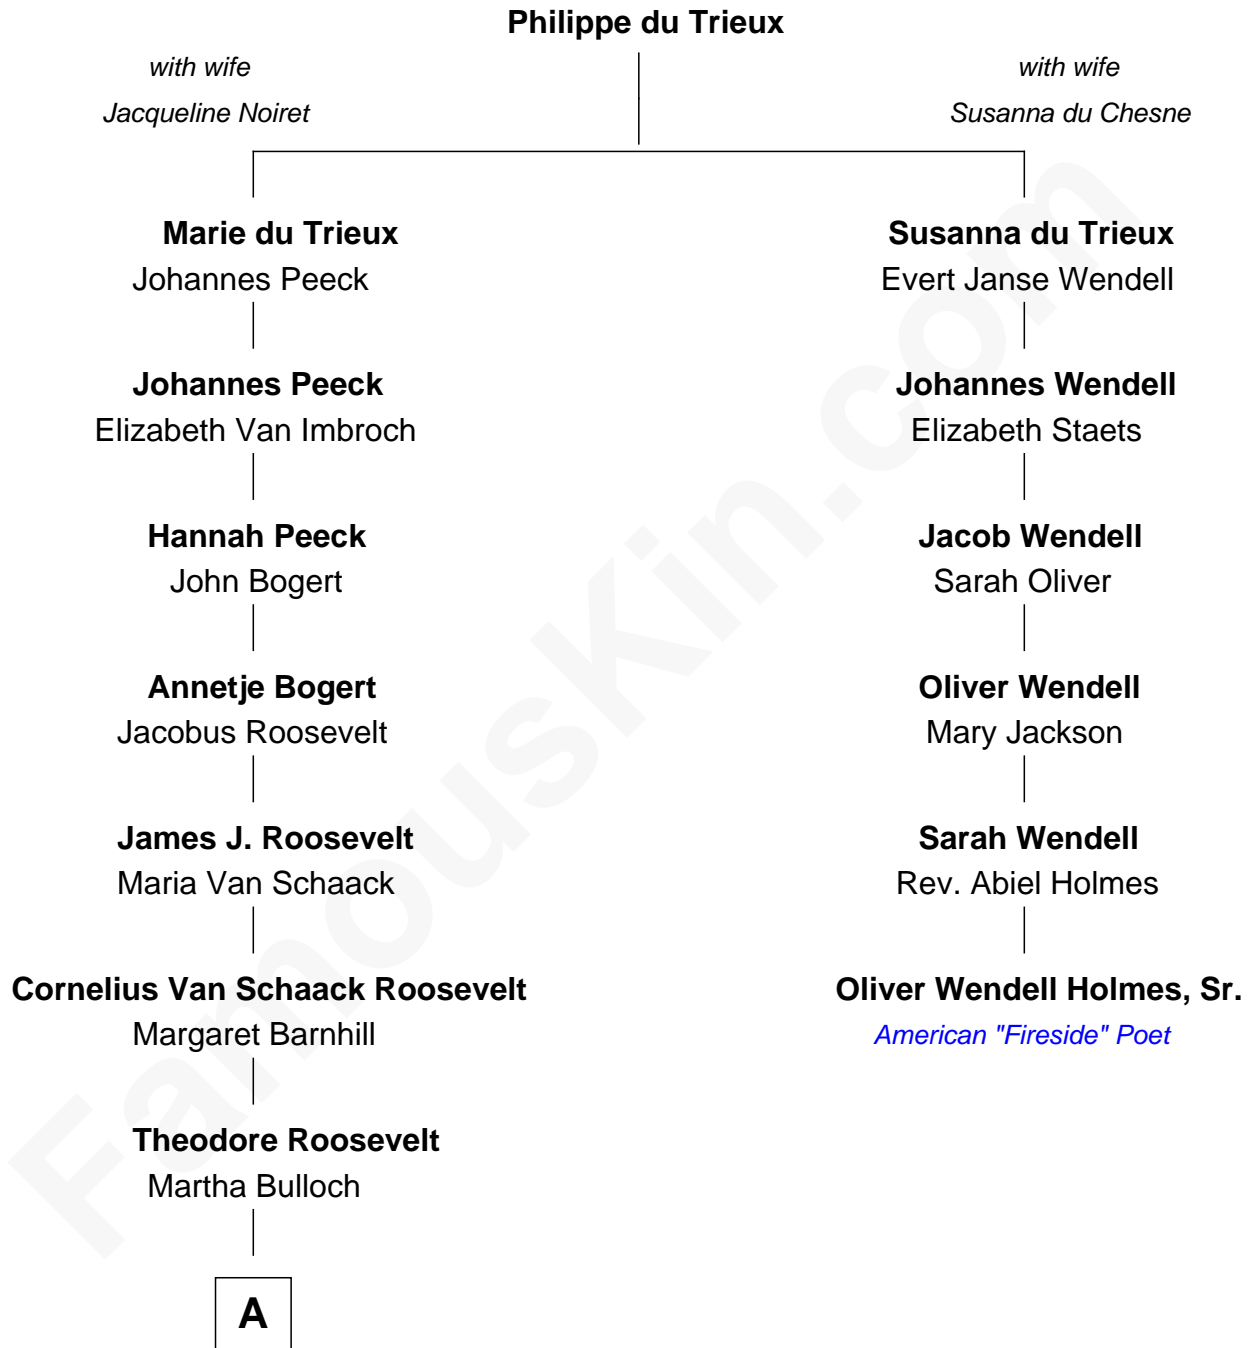

## Relationship Chart of

### Eleanor Roosevelt

*First Lady of President Franklin D. Roosevelt*

5th cousin 3 times removed of

### Oliver Wendell Holmes, Sr.

*American "Fireside" Poet*

**A**

—  
**Elliott Roosevelt**  
Anna Rebecca Hall

—  
**Eleanor Roosevelt**  
*First Lady of Franklin Roosevelt*

FamousKin.com