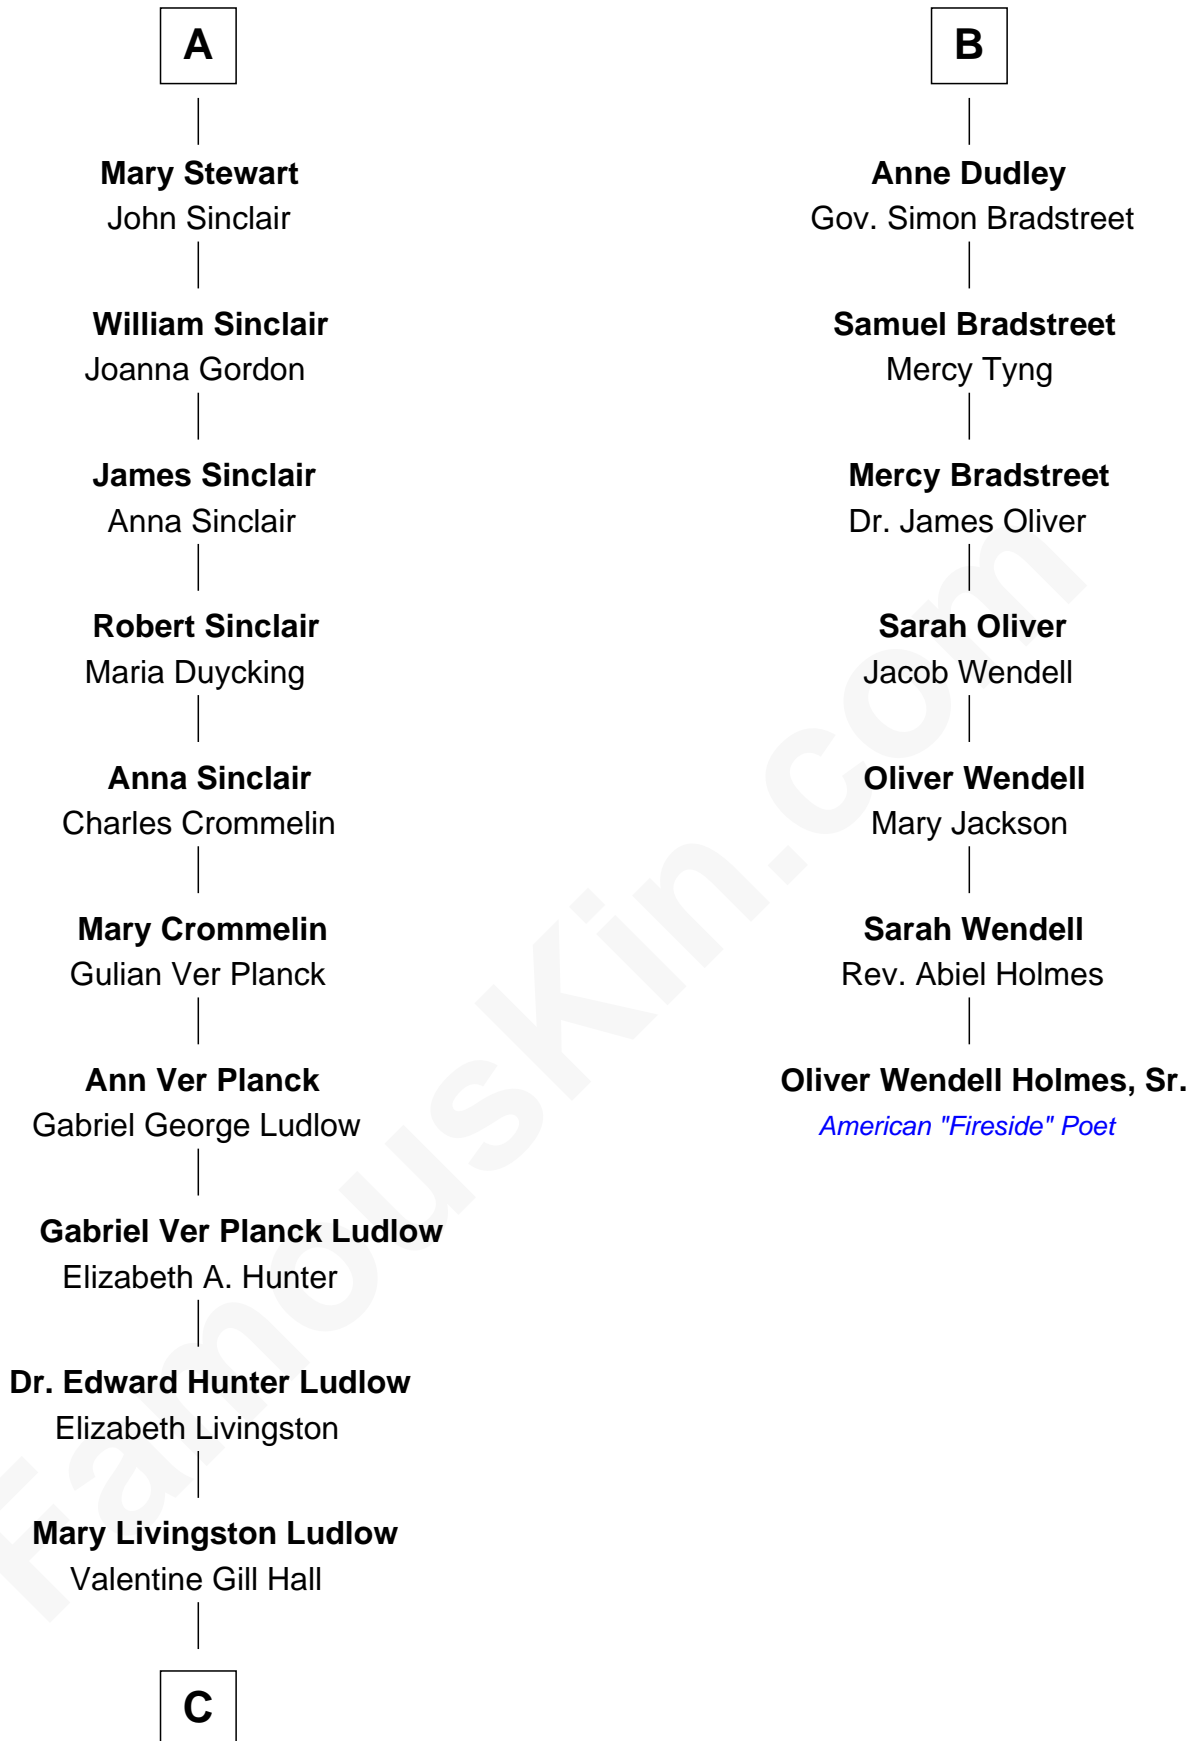

FamousKin.com

Relationship Chart of

Eleanor Roosevelt

First Lady of President Franklin D. Roosevelt

13th cousin 5 times removed of

Oliver Wendell Holmes, Sr.

American "Fireside" Poet

C

Anna Rebecca Hall

Elliott Roosevelt

Eleanor Roosevelt

First Lady of Franklin Roosevelt

FamousKin.com