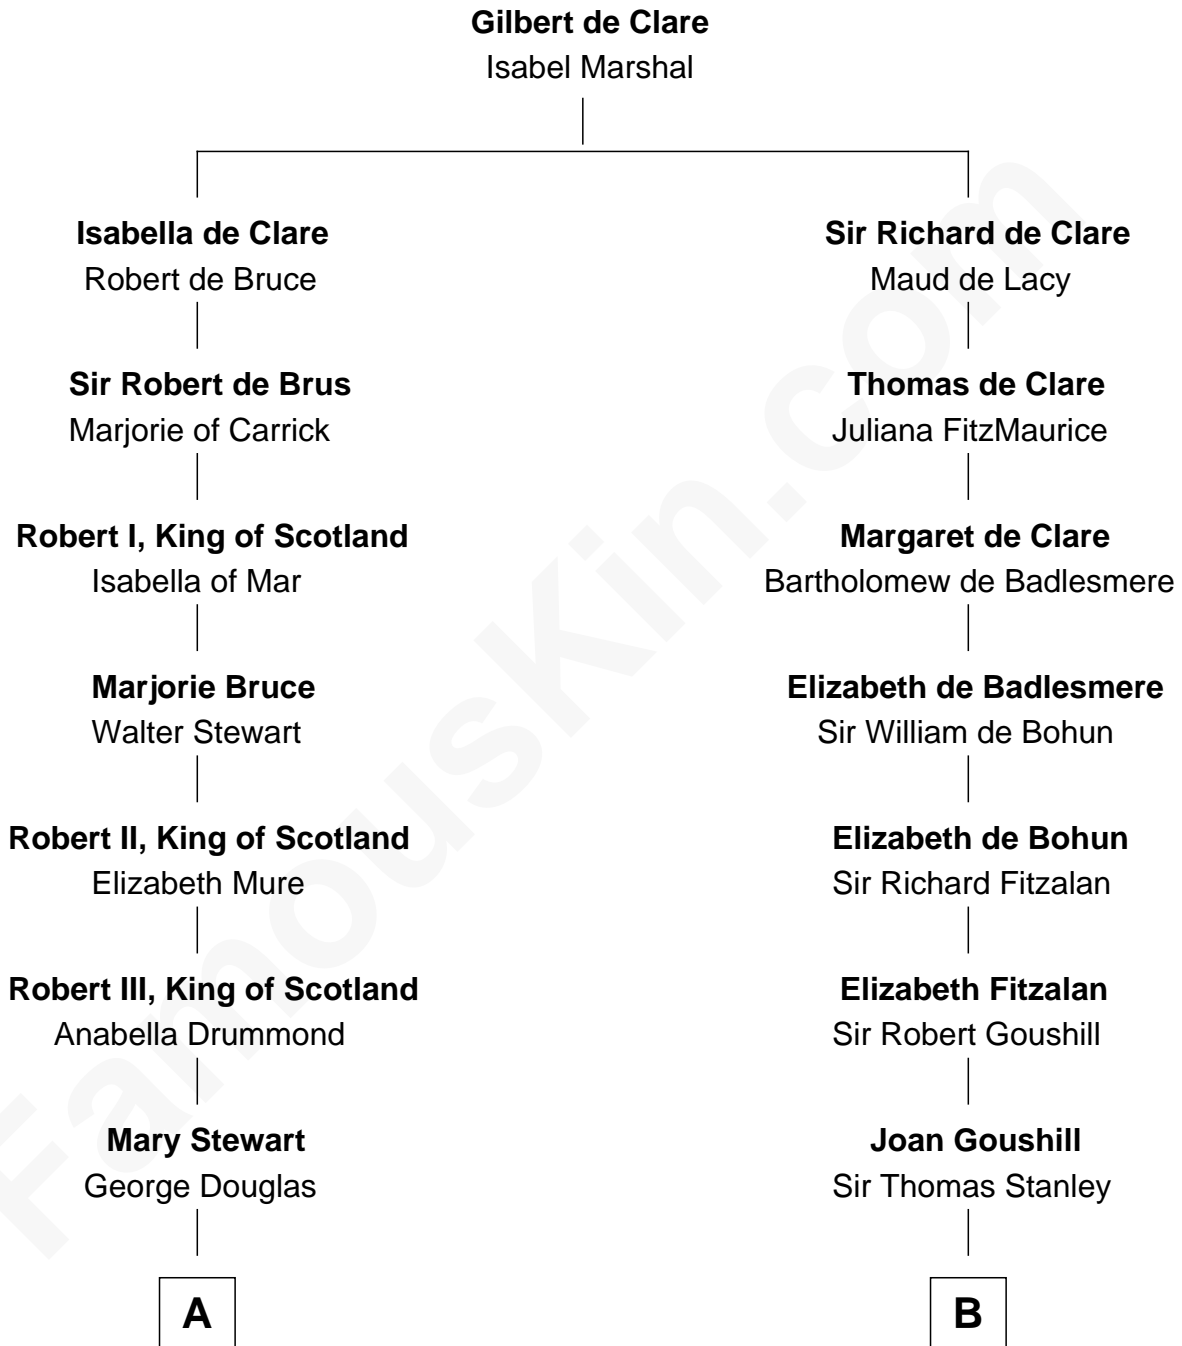

FamousKin.com

Relationship Chart of Eleanor Roosevelt

First Lady of President Franklin D. Roosevelt

19th cousin 2 times removed of

Oliver Wendell Holmes, Sr.

American "Fireside" Poet

C

Anne Irvine
James Bulloch

James Stephens Bulloch
Martha Stewart

Martha Bulloch
Theodore Roosevelt

Elliott Roosevelt
Anna Rebecca Hall

Eleanor Roosevelt
First Lady of Franklin Roosevelt

D

Oliver Wendell
Mary Jackson

Sarah Wendell
Rev. Abiel Holmes