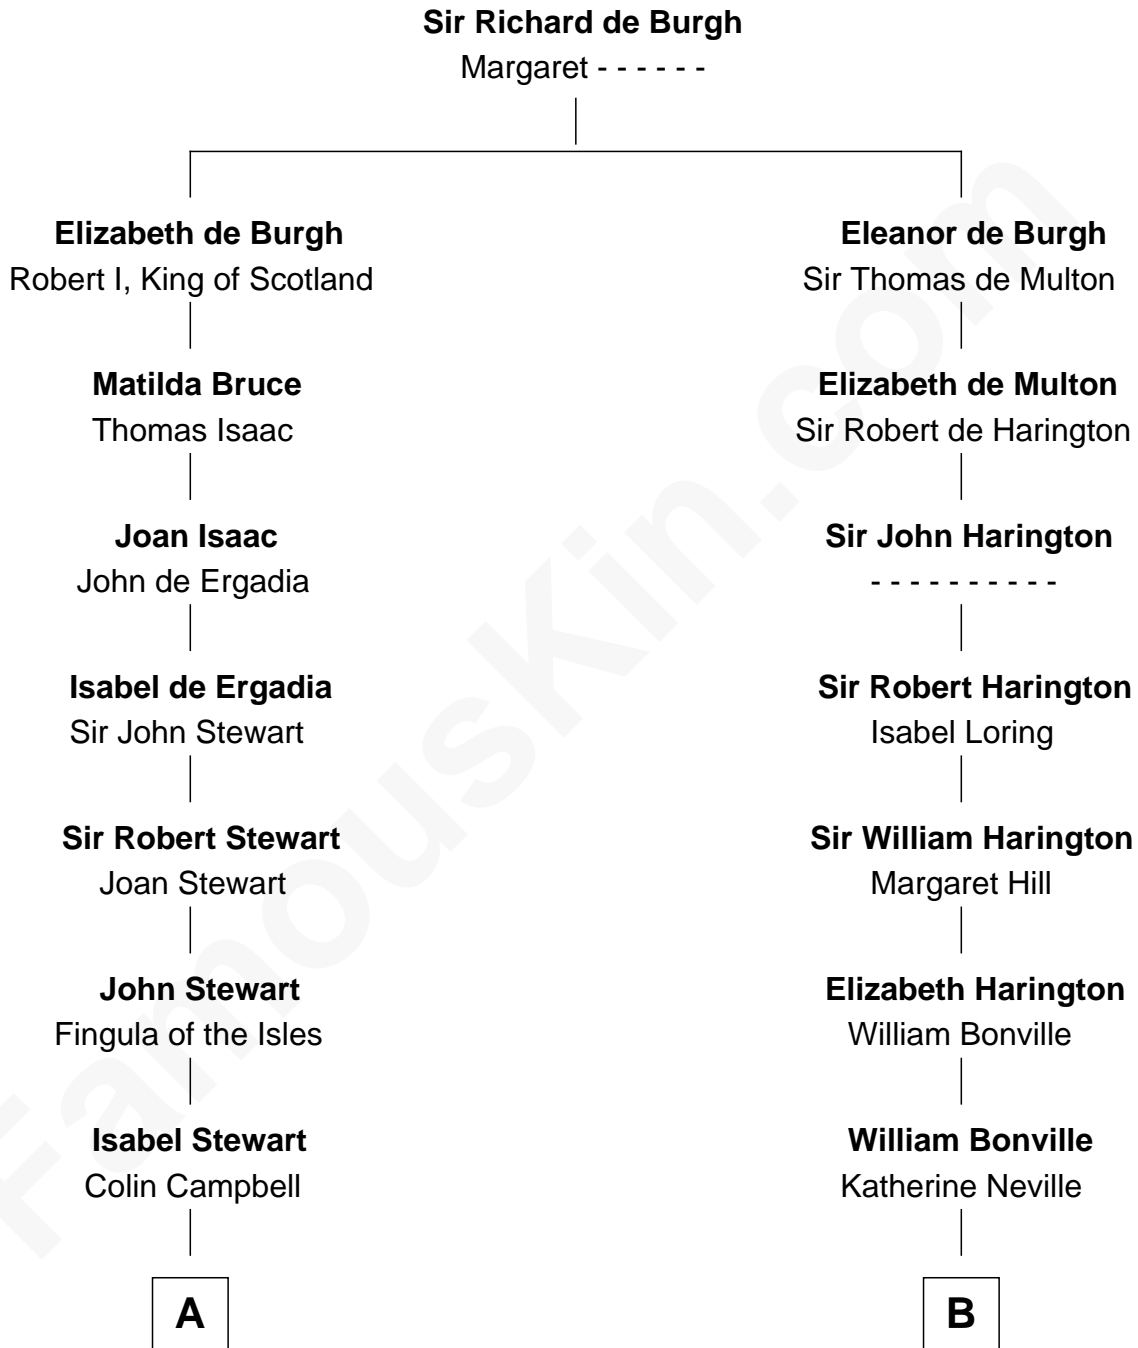

FamousKin.com

Relationship Chart of

Eleanor Roosevelt

First Lady of President Franklin D. Roosevelt

18th cousin 3 times removed of

Oliver Wendell Holmes, Sr.

American "Fireside" Poet