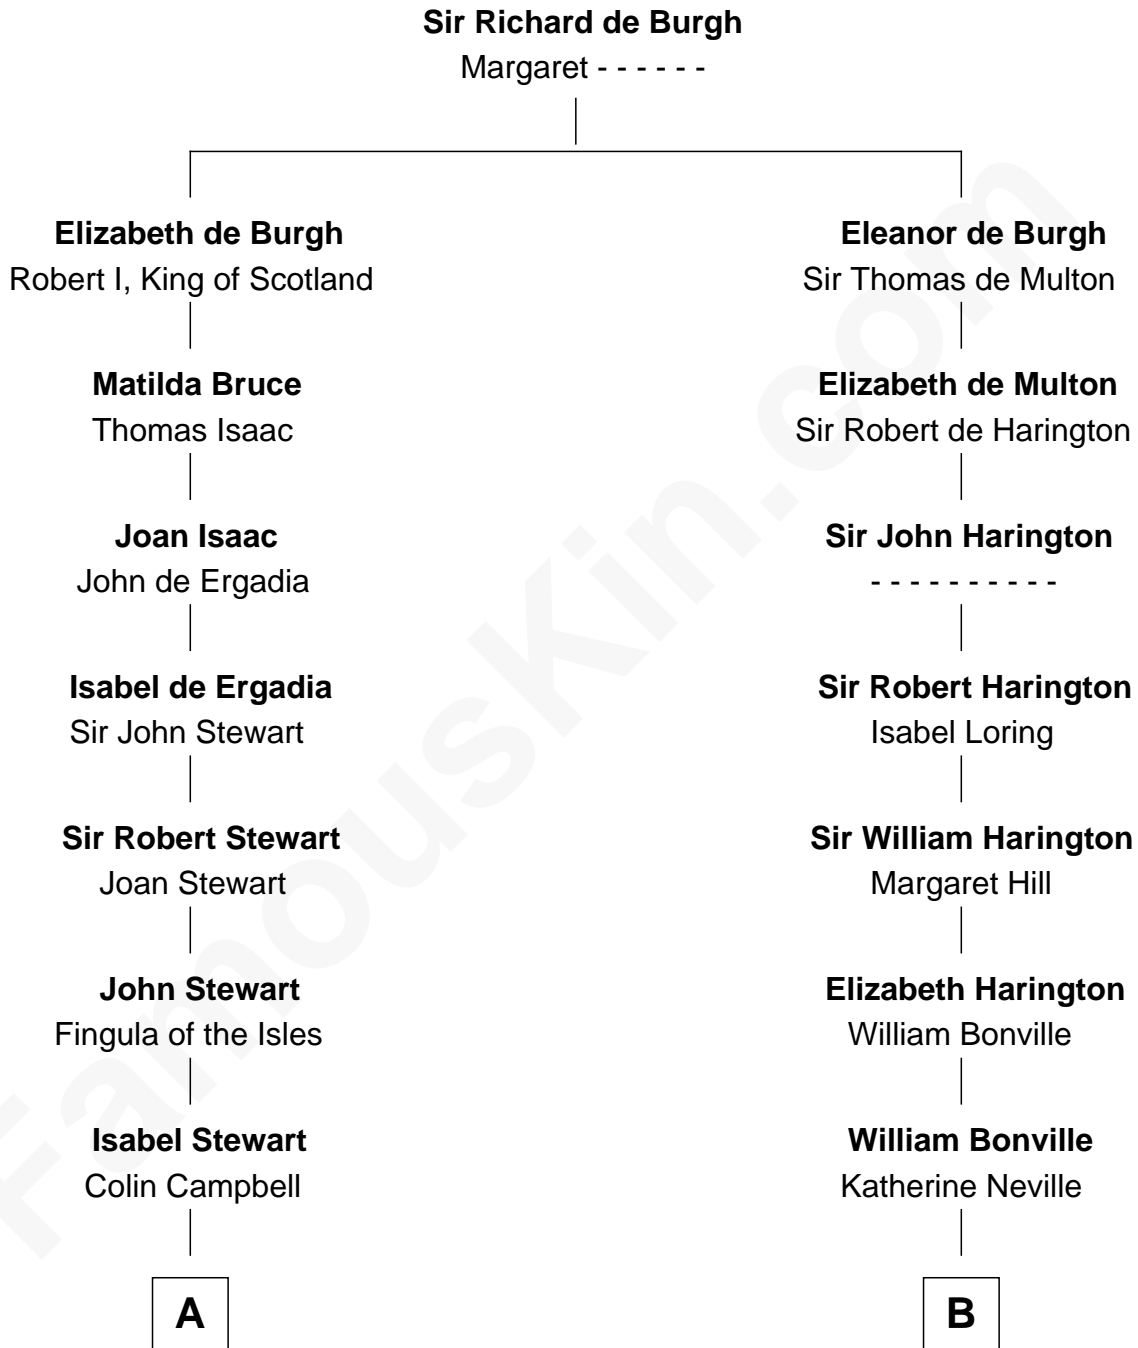

FamousKin.com

Relationship Chart of

Eleanor Roosevelt

First Lady of President Franklin D. Roosevelt

20th cousin 1 time removed of

Endicott Peabody

62nd Governor of Massachusetts

C

Anne Irvine
James Bulloch

James Stephens Bulloch
Martha Stewart

Martha Bulloch
Theodore Roosevelt

Elliott Roosevelt
Anna Rebecca Hall

Eleanor Roosevelt
First Lady of Franklin Roosevelt

D

Mary Eliot Dwight
Dr. Samuel Parkman