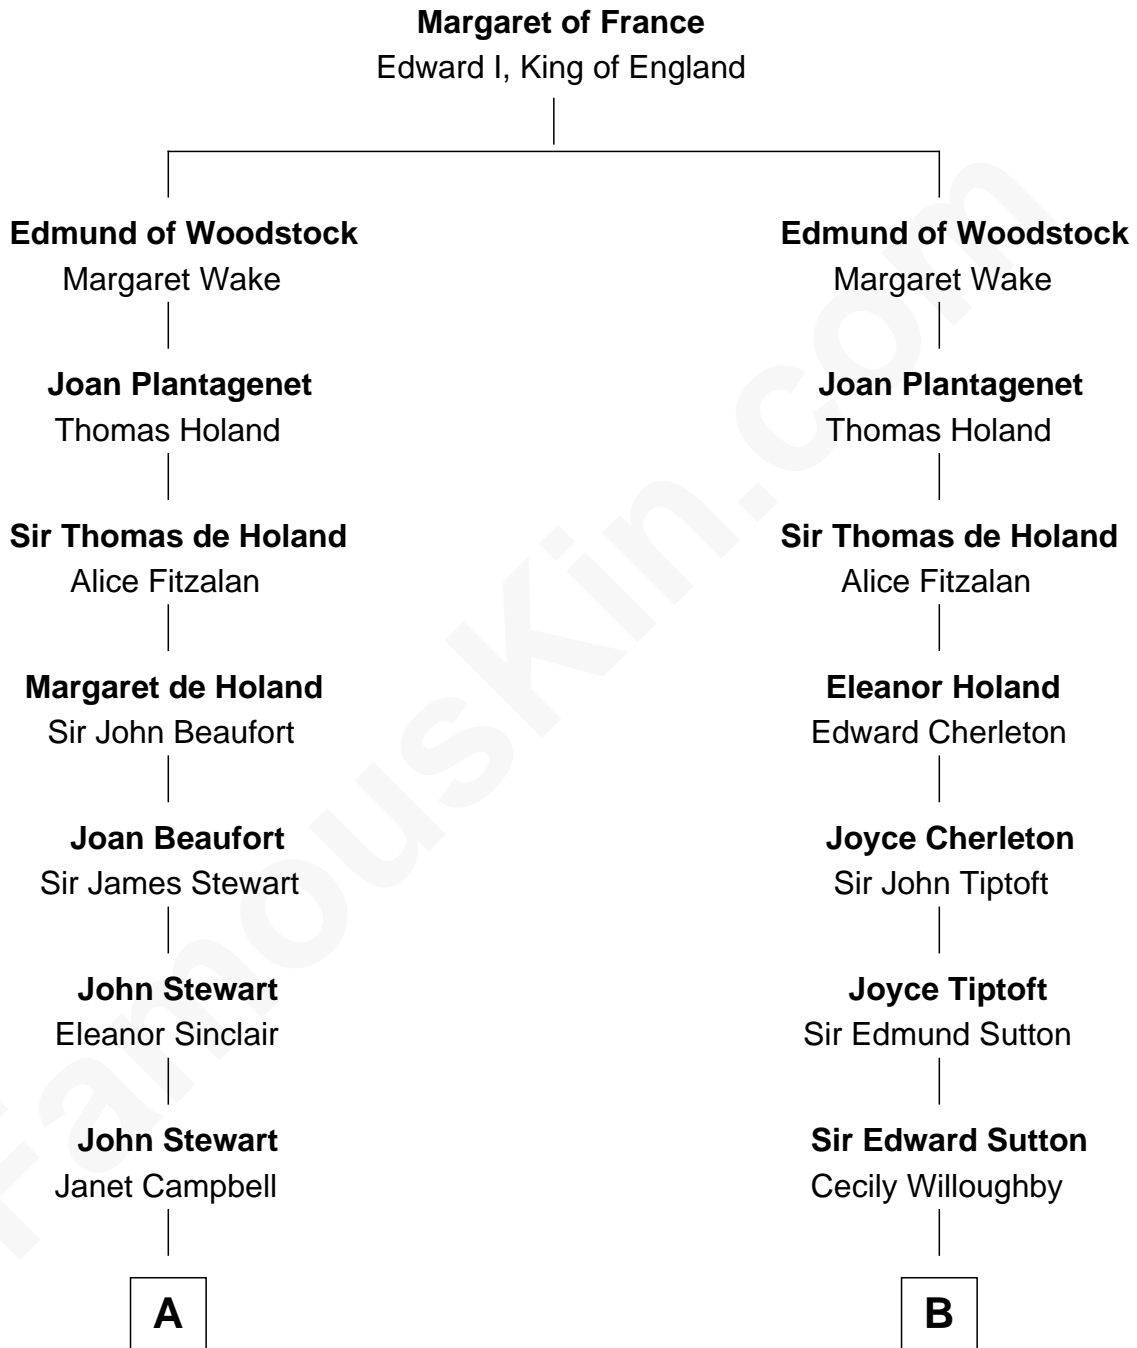

## Relationship Chart of

### Eleanor Roosevelt

*First Lady of President Franklin D. Roosevelt*

19th cousin of

### Endicott Peabody

*62nd Governor of Massachusetts*

**C**

**Martha Bulloch**  
Theodore Roosevelt

**Elliott Roosevelt**  
Anna Rebecca Hall

**Eleanor Roosevelt**  
*First Lady of Franklin Roosevelt*

**D**