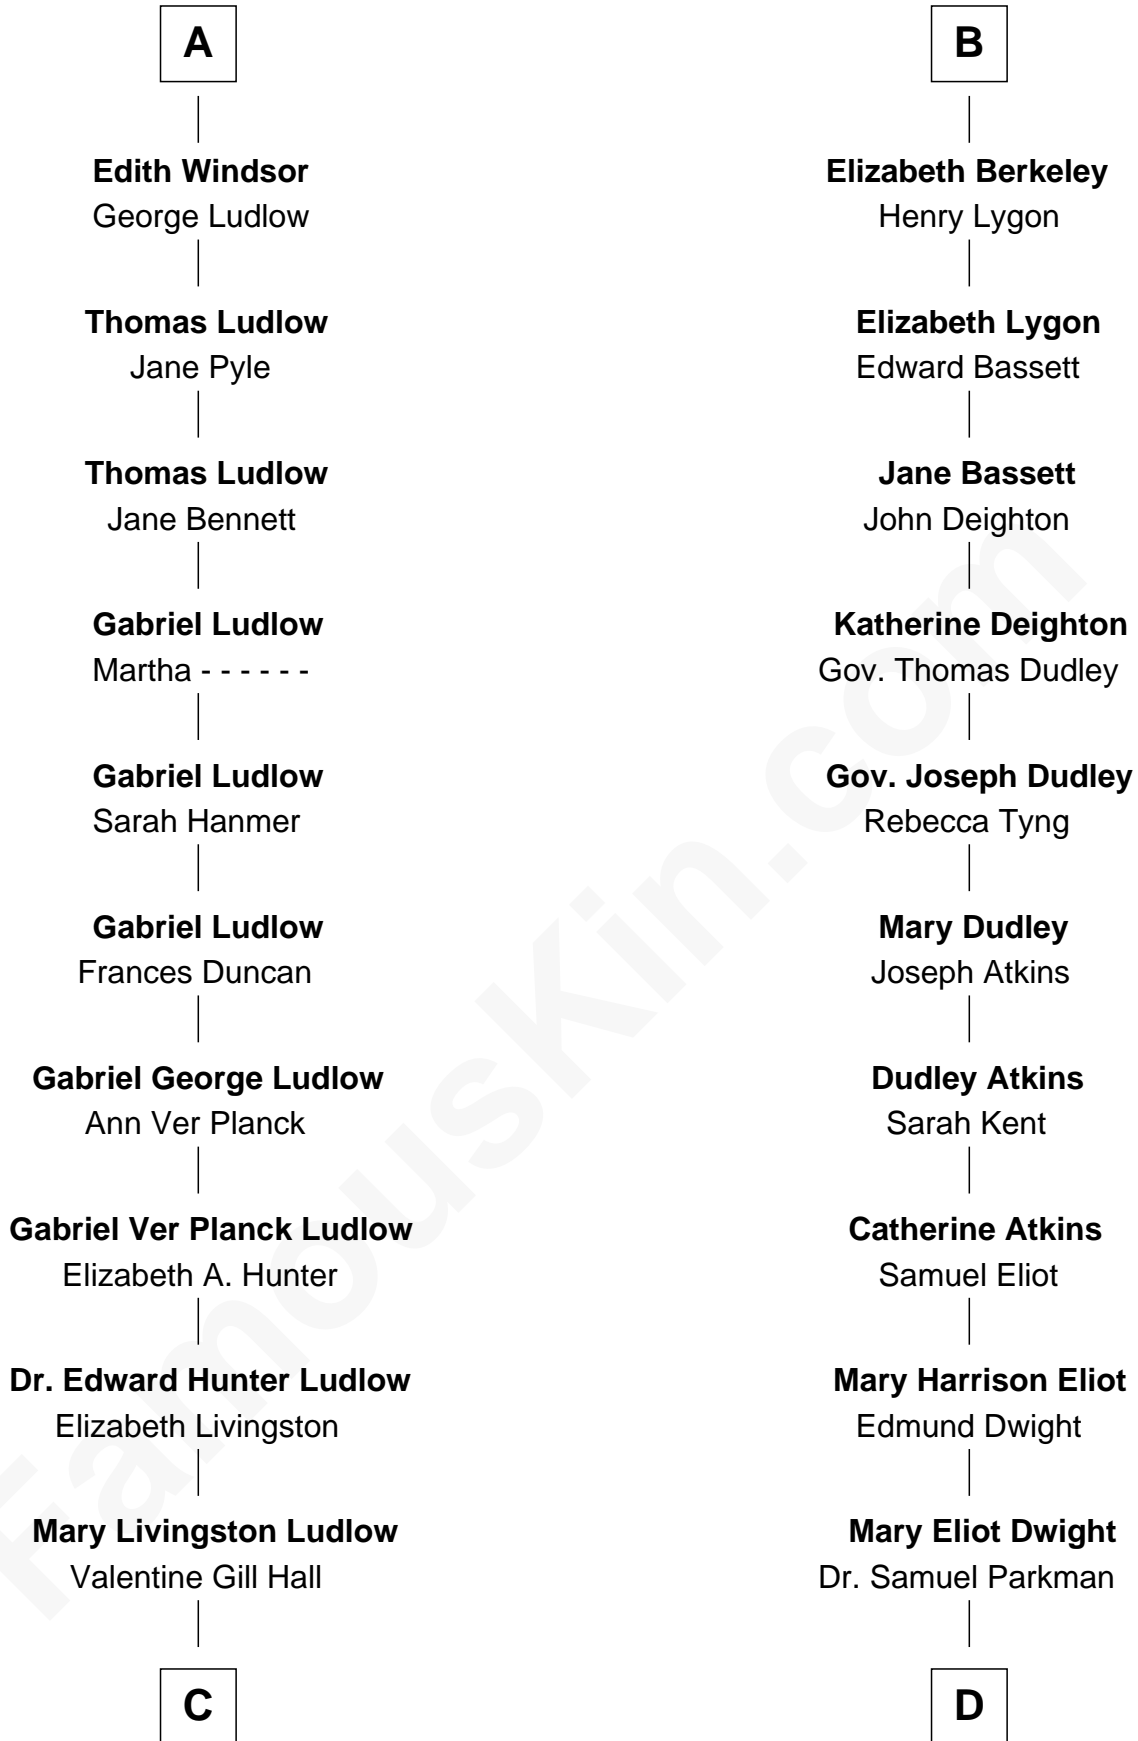

FamousKin.com

Relationship Chart of

Eleanor Roosevelt

First Lady of President Franklin D. Roosevelt

18th cousin 1 time removed of

Endicott Peabody

62nd Governor of Massachusetts

Humphrey de Bohun

Elizabeth Plantagenet

C

Anna Rebecca Hall
Elliott Roosevelt

Eleanor Roosevelt
First Lady of Franklin Roosevelt

D

Henry Parkman
Mary Frances Parker

Mary Elizabeth Parkman
Rt. Rev. Malcolm Endicott Peabody

Endicott Peabody
62nd Governor of Massachusetts