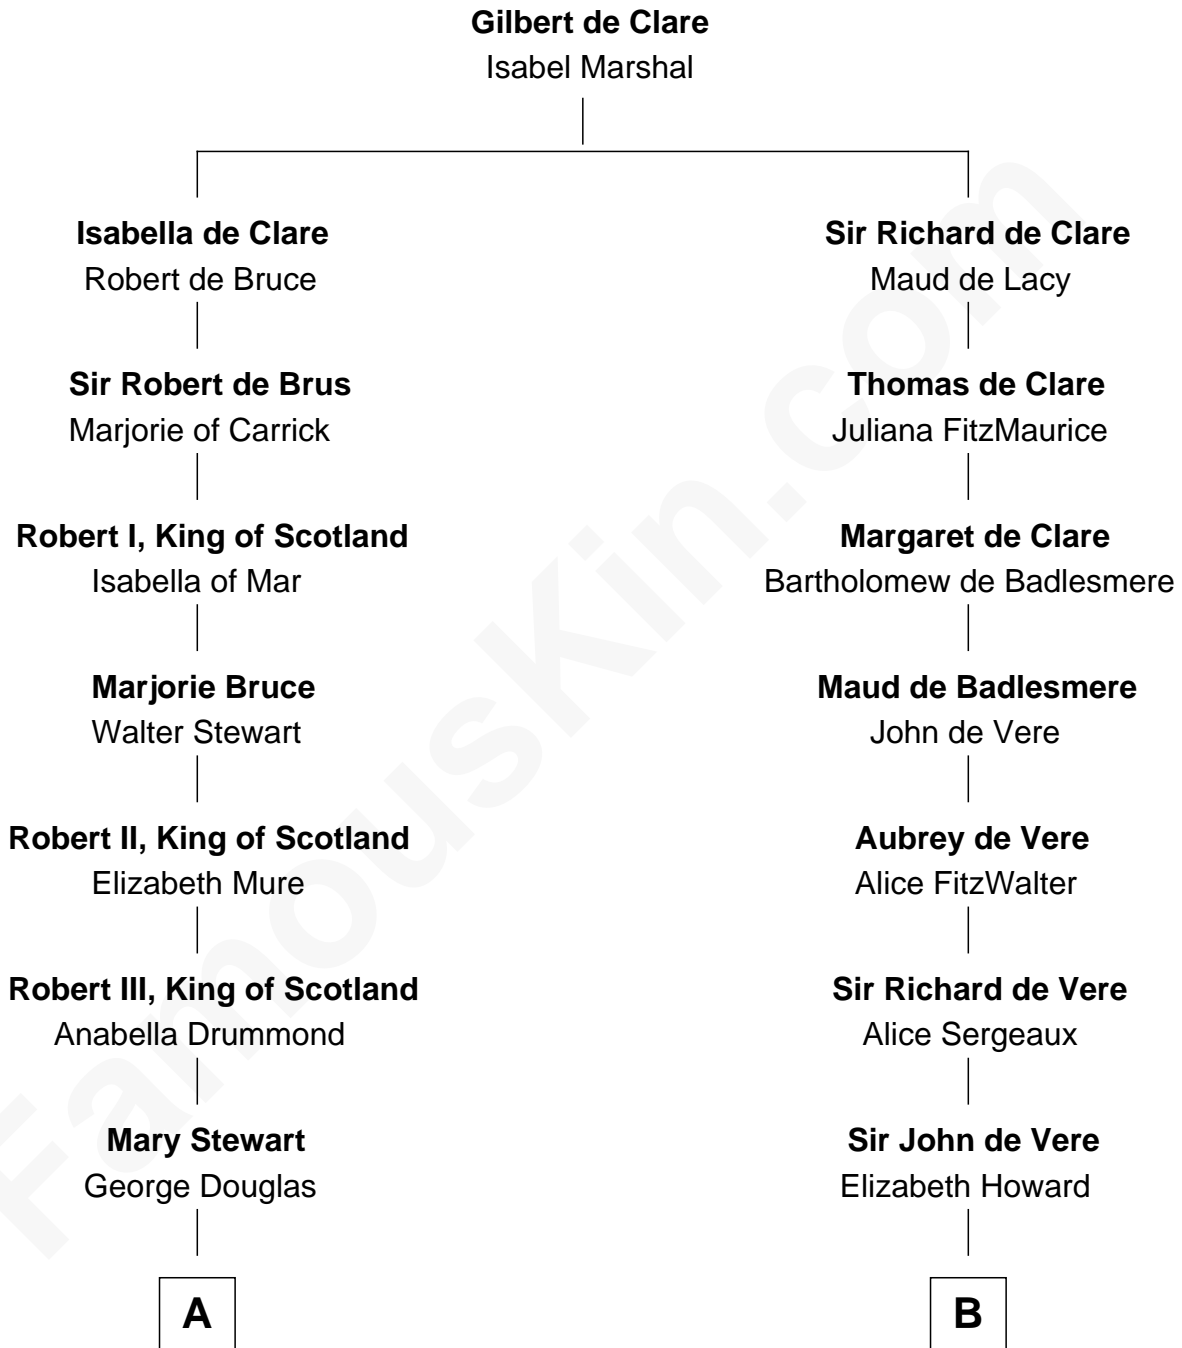

FamousKin.com

Relationship Chart of

Eleanor Roosevelt

First Lady of President Franklin D. Roosevelt

19th cousin 2 times removed of

James Russell Lowell

American "Fireside" Poet