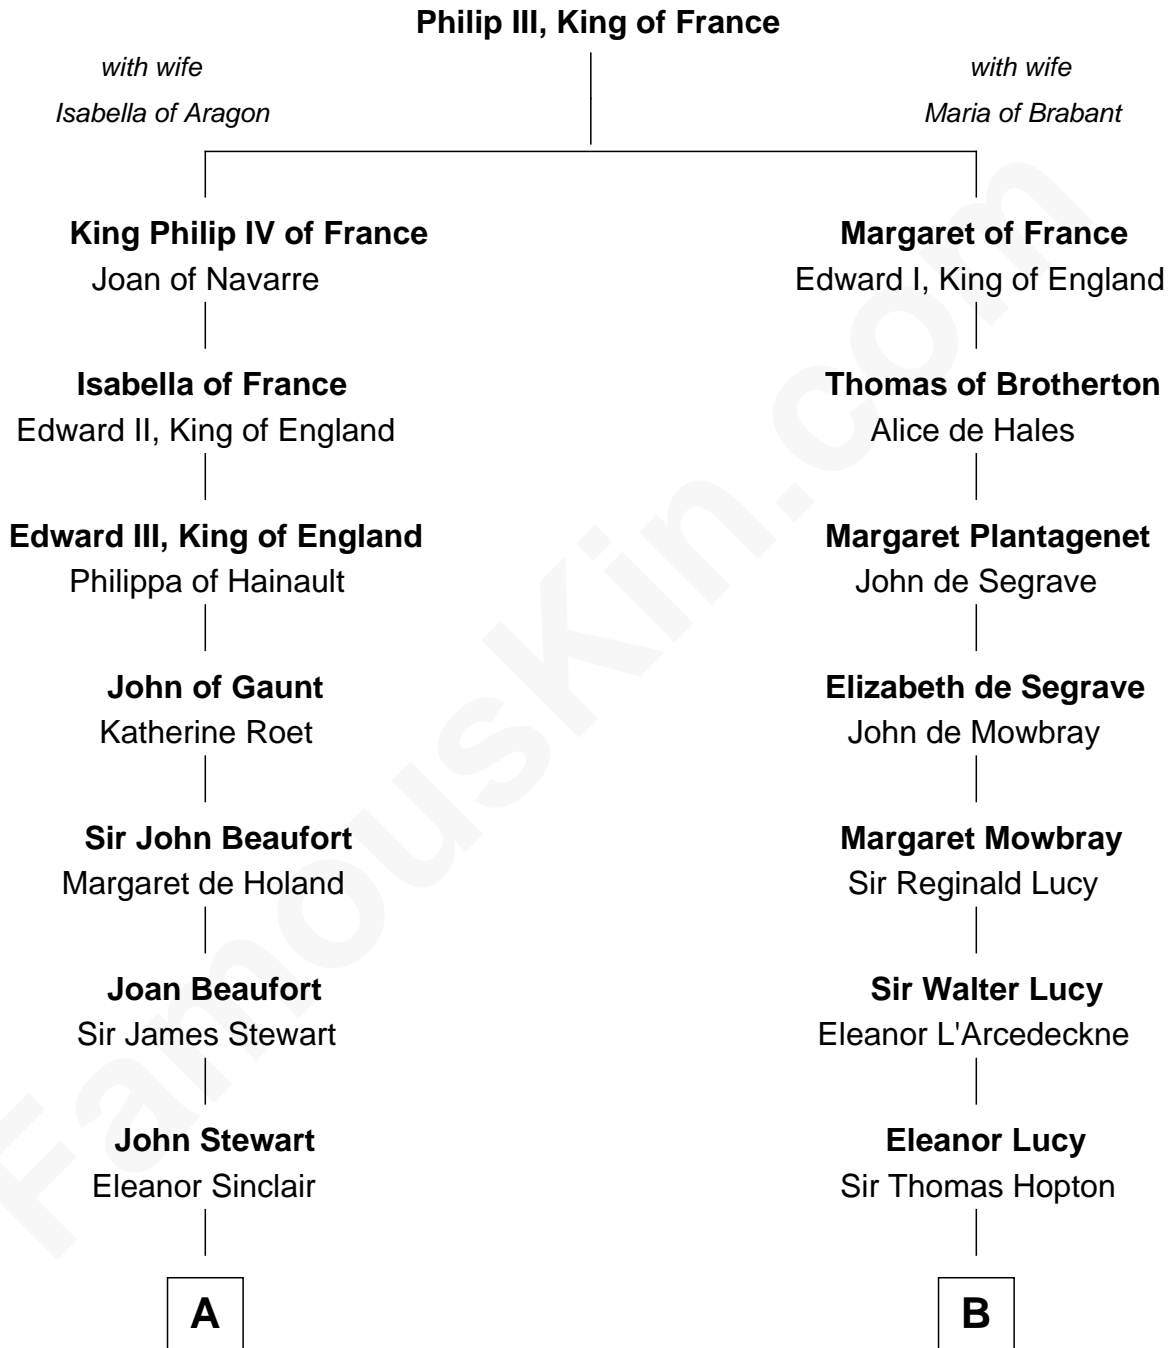

FamousKin.com

Relationship Chart of

Eleanor Roosevelt

First Lady of President Franklin D. Roosevelt

20th cousin of

James Russell Lowell

American "Fireside" Poet

C

James Stephens Bulloch

Martha Stewart

Martha Bulloch

Theodore Roosevelt

Elliott Roosevelt

Anna Rebecca Hall

Eleanor Roosevelt

First Lady of Franklin Roosevelt