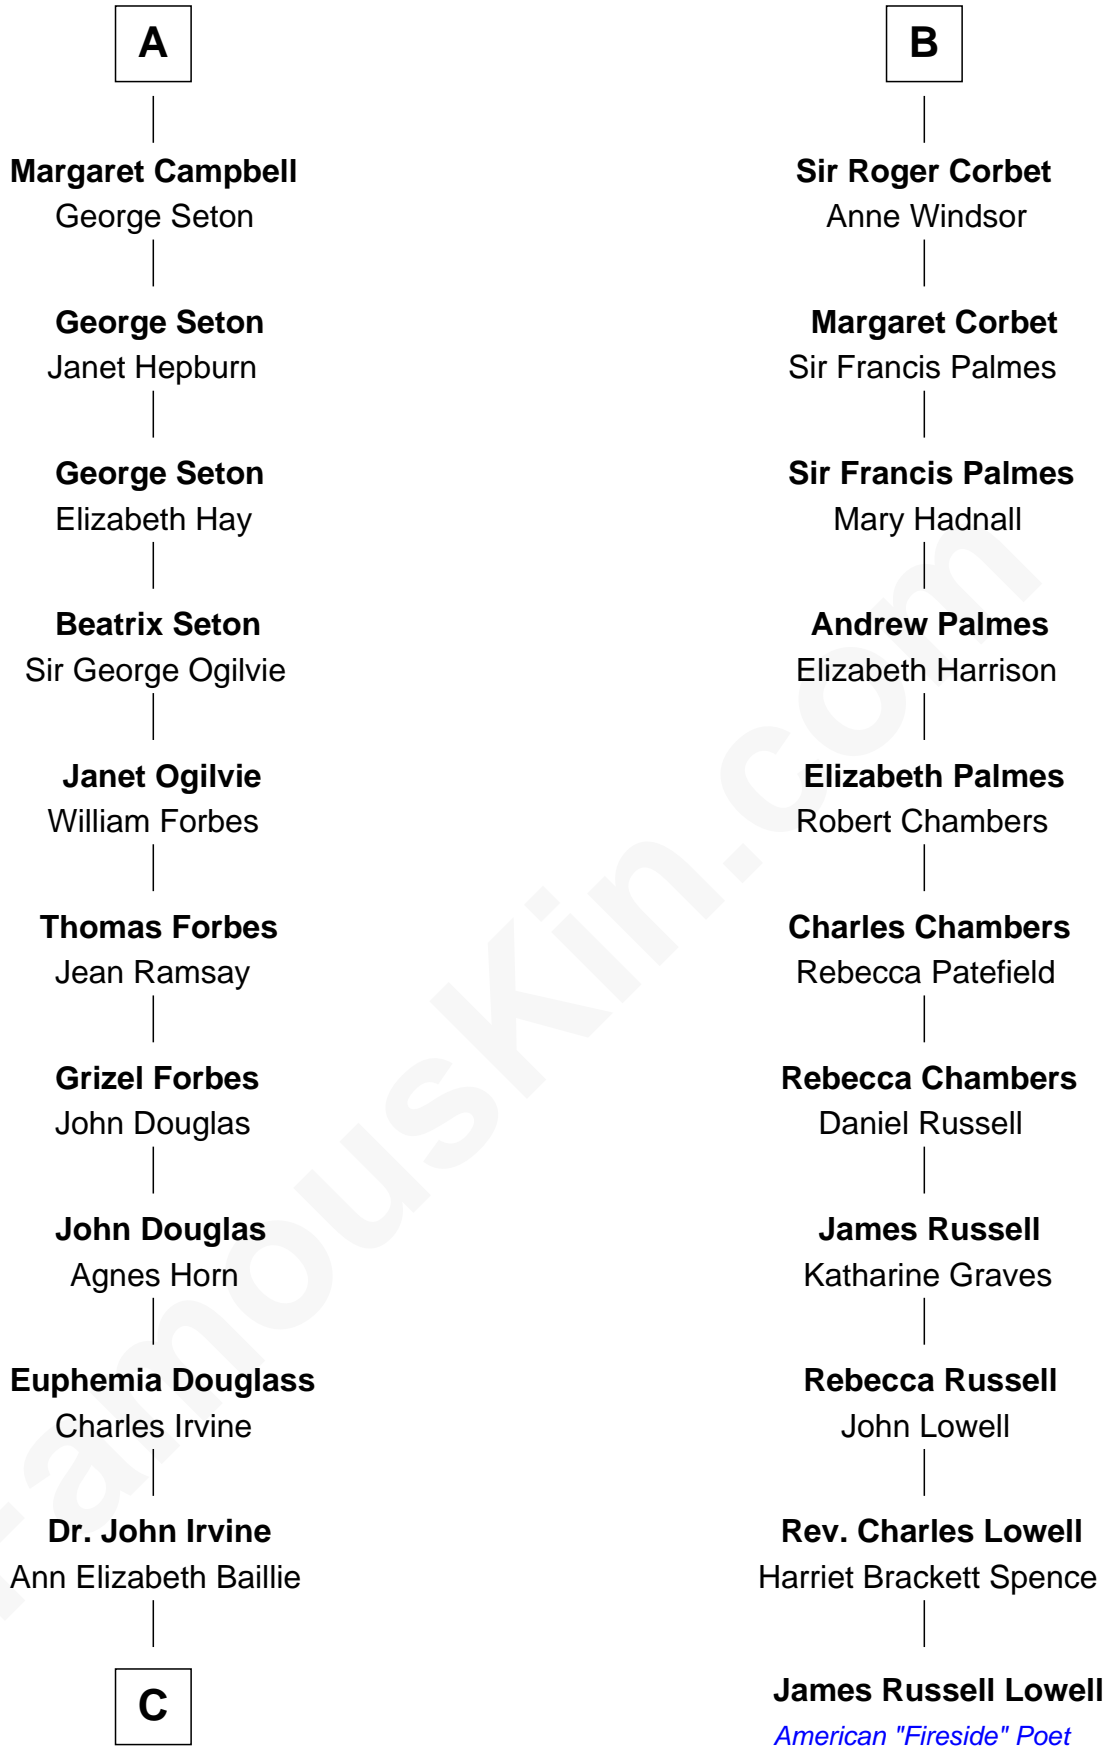

FamousKin.com

Relationship Chart of

Eleanor Roosevelt

First Lady of President Franklin D. Roosevelt

17th cousin 4 times removed of

James Russell Lowell

American "Fireside" Poet

Sir Richard de Burgh

Margaret - - - - -

Elizabeth de Burgh
Robert I, King of Scotland

Matilda Bruce
Thomas Isaac

Joan Isaac
John de Ergadia

Isabel de Ergadia
Sir John Stewart

Sir Robert Stewart
Joan Stewart

John Stewart
Fingula of the Isles

Isabel Stewart
Colin Campbell

A

Joan de Burgh
Sir John Darcy

Elizabeth Darcy
James le Boteler

James Butler
Anne de Welles

James Butler
Joan Beauchamp

Elizabeth Butler
John Talbot

Ann Talbot
Sir Henry Vernon

Elizabeth Vernon
Sir Robert Corbet

B

C

Anne Irvine
James Bulloch

James Stephens Bulloch
Martha Stewart

Martha Bulloch
Theodore Roosevelt

Elliott Roosevelt
Anna Rebecca Hall

Eleanor Roosevelt
First Lady of Franklin Roosevelt