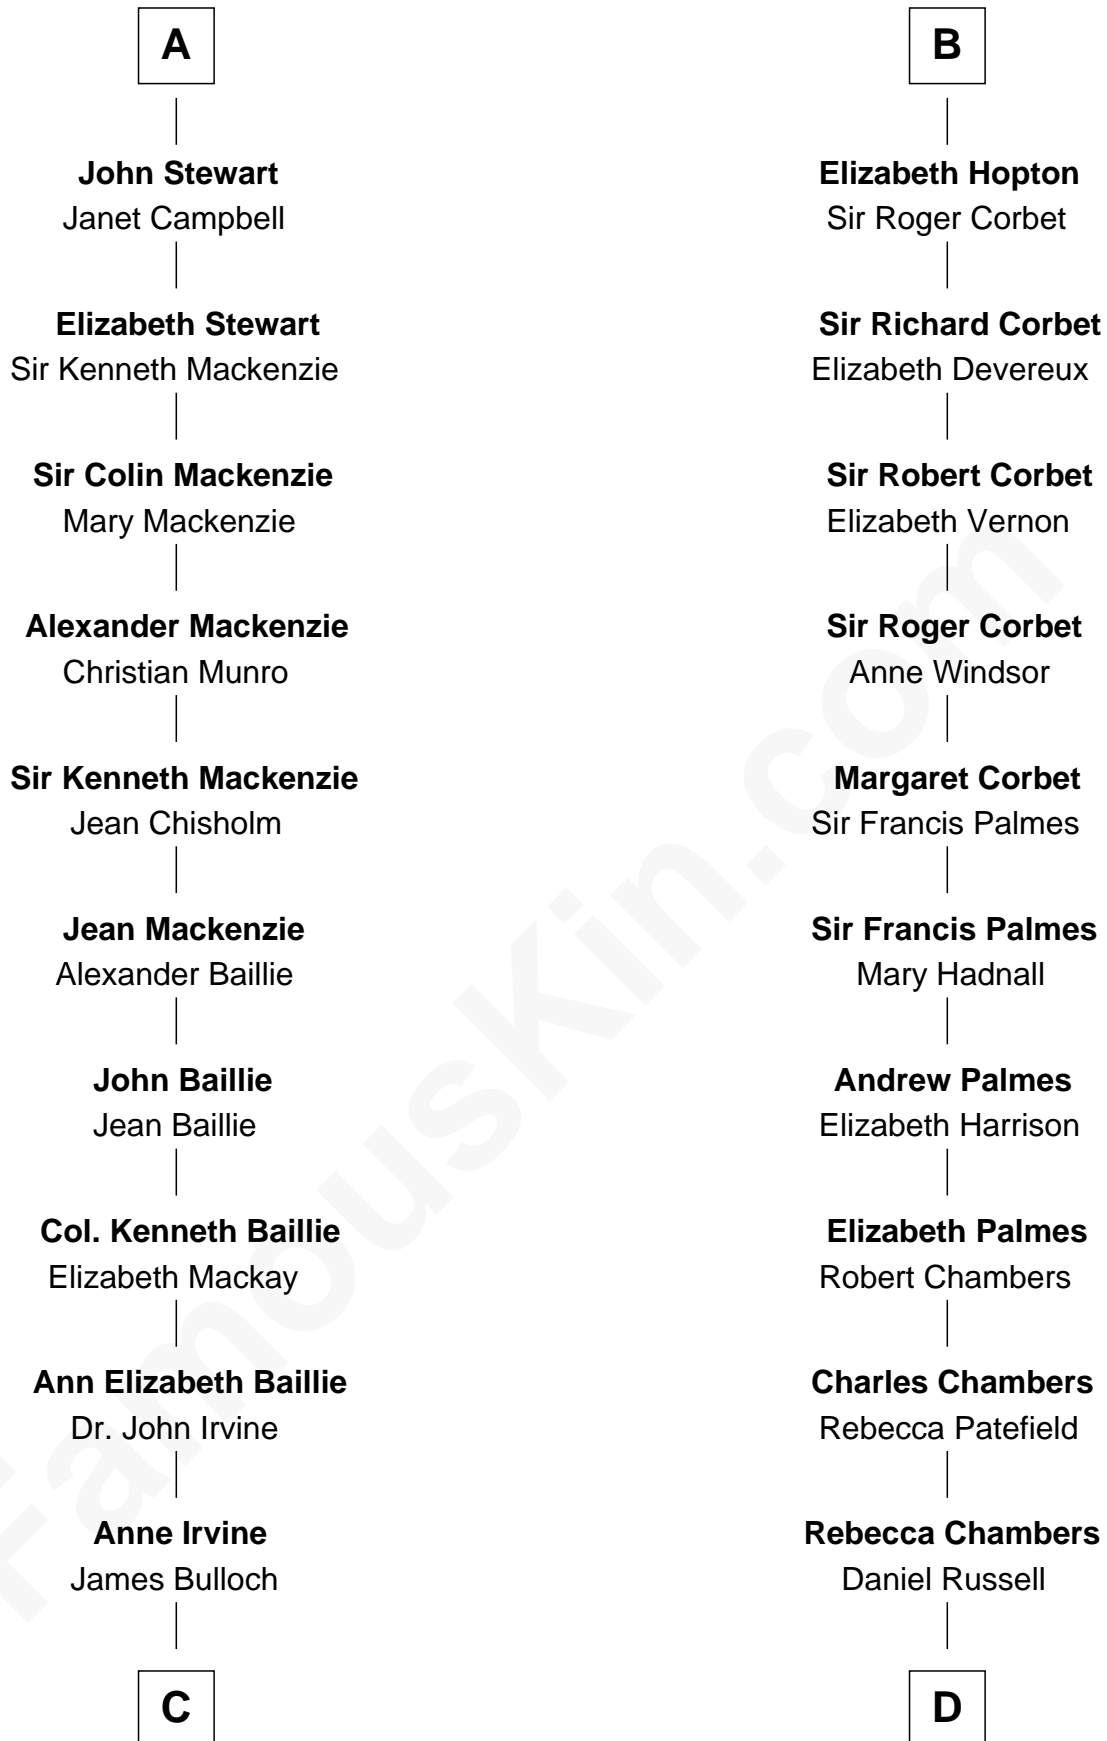

FamousKin.com

Relationship Chart of

Eleanor Roosevelt

First Lady of President Franklin D. Roosevelt

20th cousin of

James Russell Lowell

American "Fireside" Poet

C

James Stephens Bulloch

Martha Stewart

Martha Bulloch

Theodore Roosevelt

Elliott Roosevelt

Anna Rebecca Hall

Eleanor Roosevelt

First Lady of Franklin Roosevelt