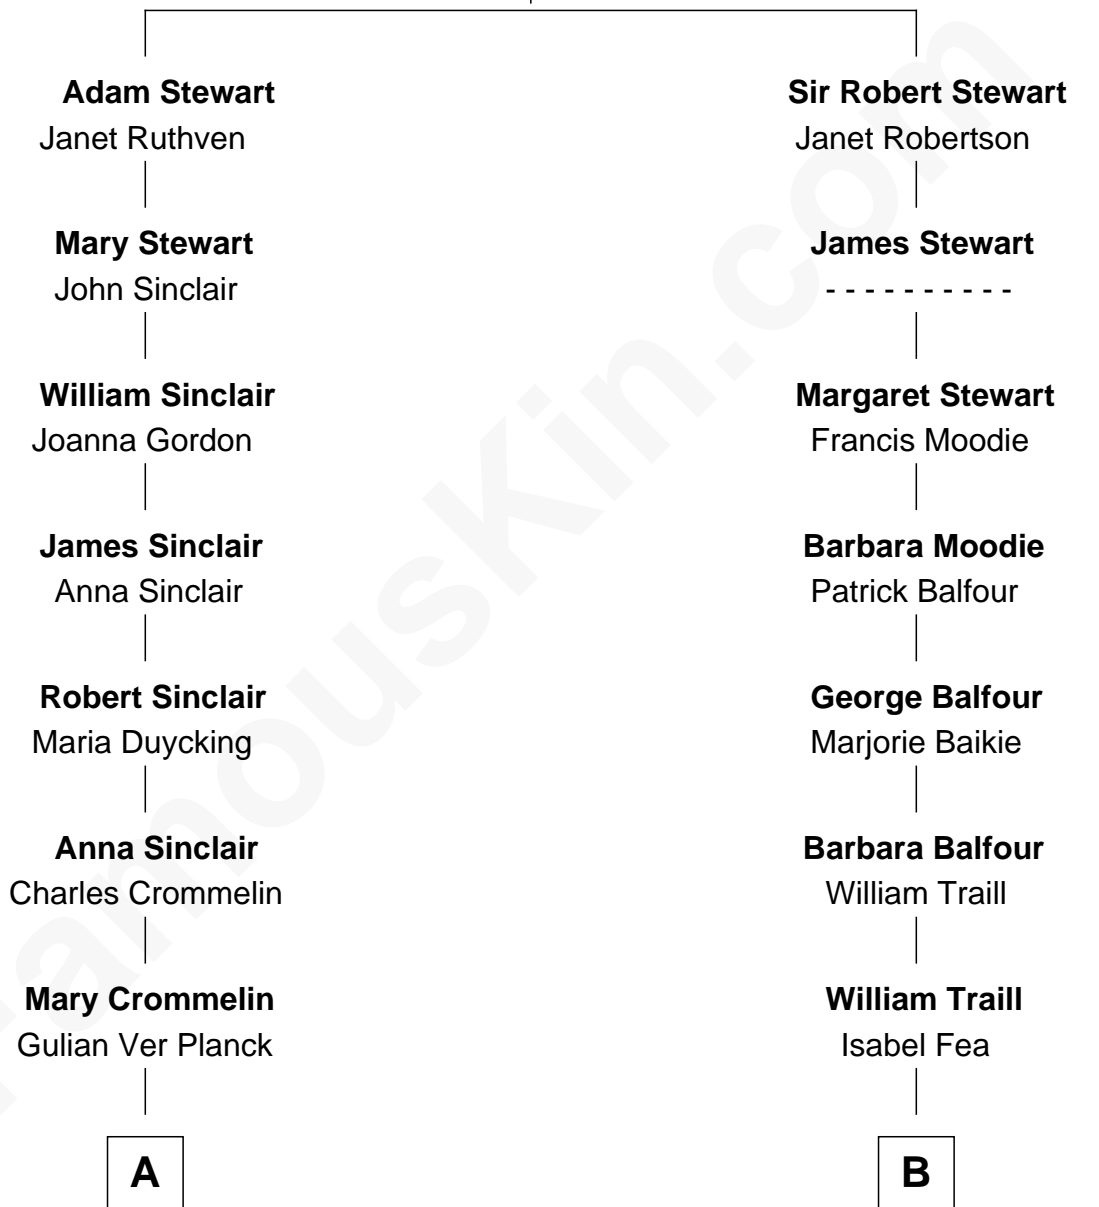

FamousKin.com

Relationship Chart of

Eleanor Roosevelt

First Lady of President Franklin D. Roosevelt

10th cousin 2 times removed of

James Russell Lowell

American "Fireside" Poet

James V, King of Scotland

not married
Eleanor Stewart

not married
Euphemia Elphinstone

A

Ann Ver Planck
Gabriel George Ludlow

Gabriel Ver Planck Ludlow
Elizabeth A. Hunter

Dr. Edward Hunter Ludlow
Elizabeth Livingston

Mary Livingston Ludlow
Valentine Gill Hall