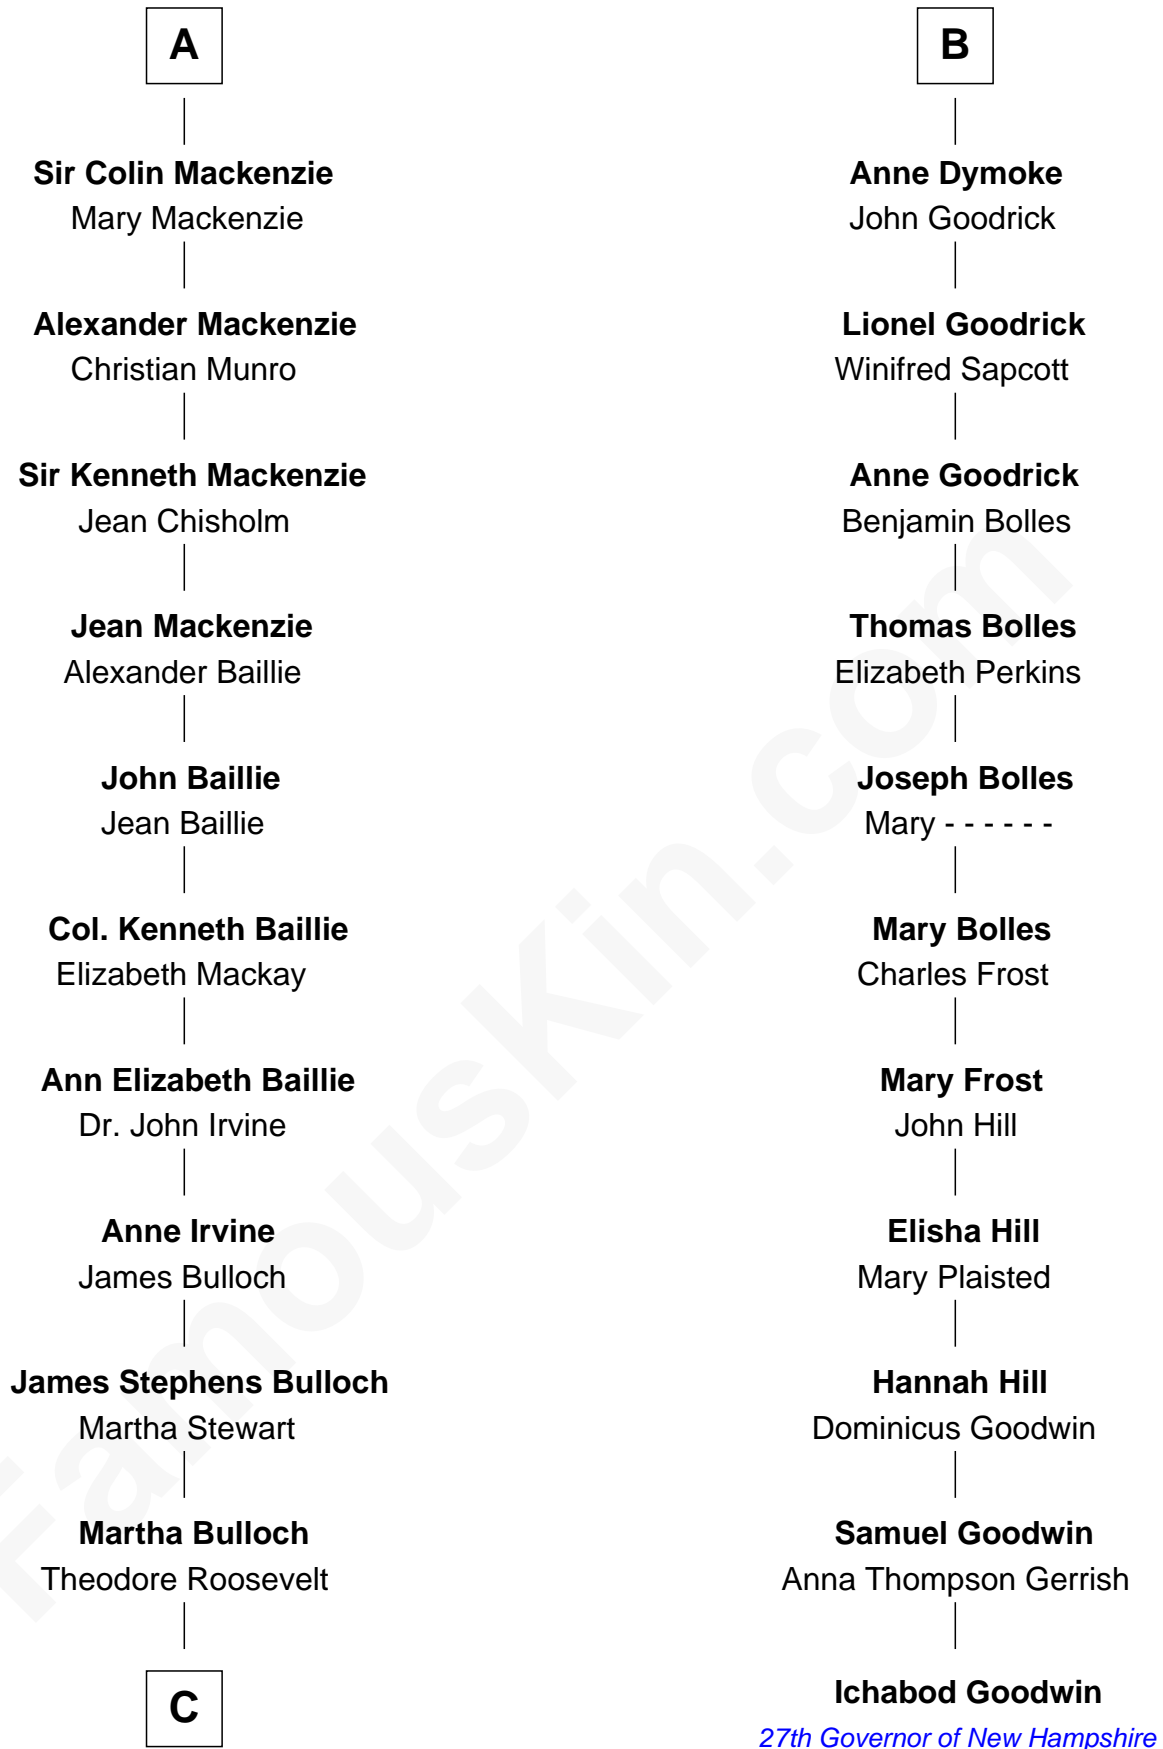

## Relationship Chart of

### Eleanor Roosevelt

*First Lady of President Franklin D. Roosevelt*

17th cousin 1 time removed of

### Ichabod Goodwin

*27th Governor of New Hampshire*

**Henry Plantagenet**  
Maud de Chaworth

**C**

**Elliott Roosevelt**  
Anna Rebecca Hall

**Eleanor Roosevelt**  
*First Lady of Franklin Roosevelt*

FamousKin.com