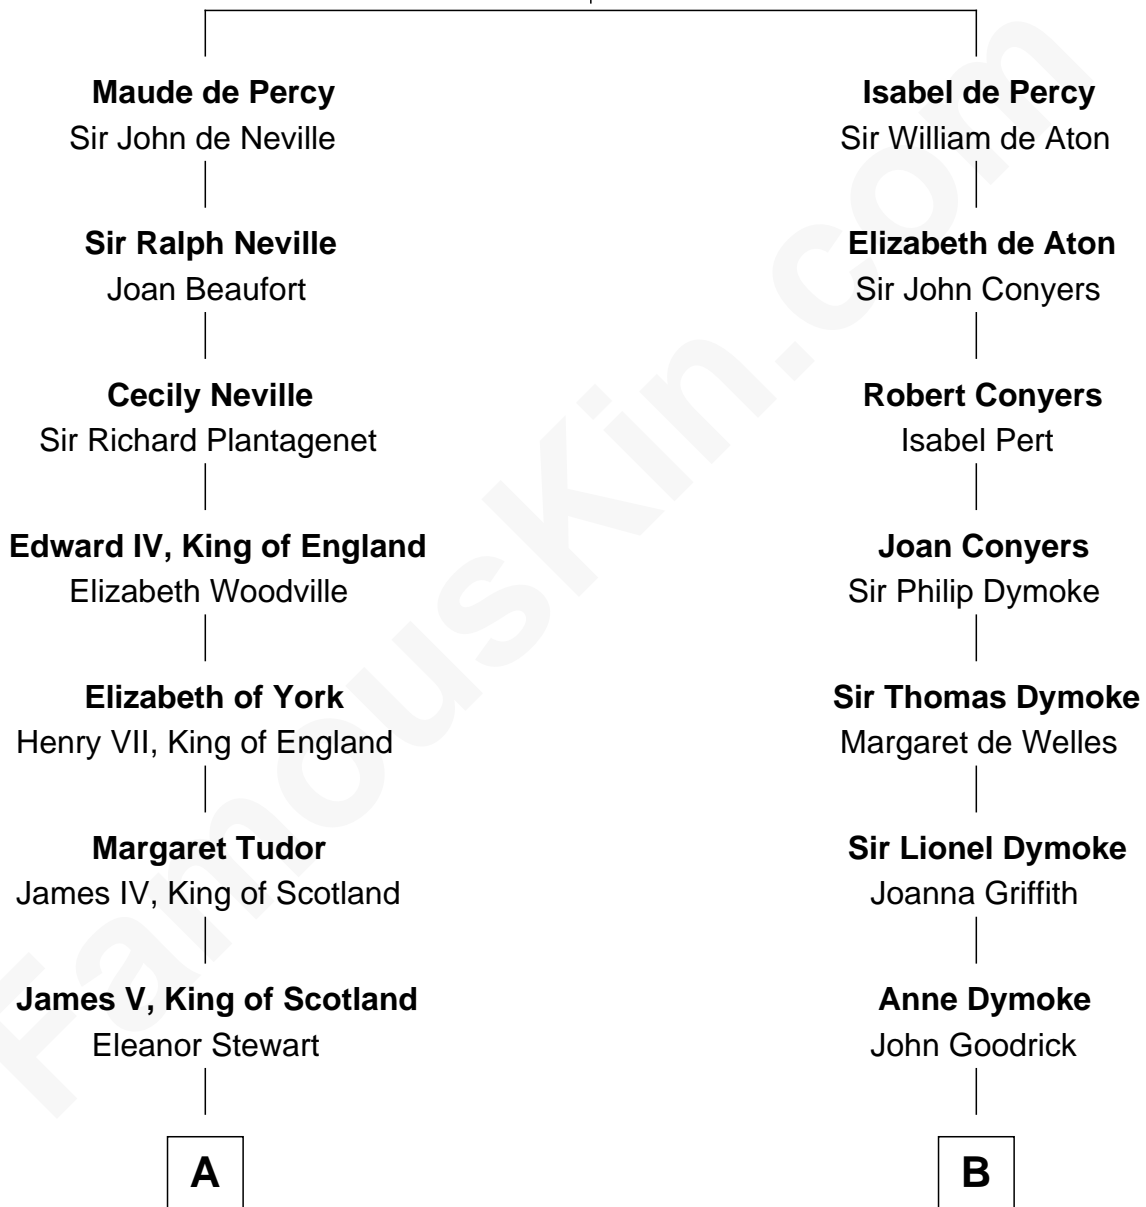

FamousKin.com

Relationship Chart of

Eleanor Roosevelt

First Lady of President Franklin D. Roosevelt

16th cousin 3 times removed of

Ichabod Goodwin

27th Governor of New Hampshire

Sir Henry de Percy

Idoine de Clifford

C

—
Mary Livingston Ludlow

Valentine Gill Hall

—
Anna Rebecca Hall

Elliott Roosevelt

—
Eleanor Roosevelt

First Lady of Franklin Roosevelt