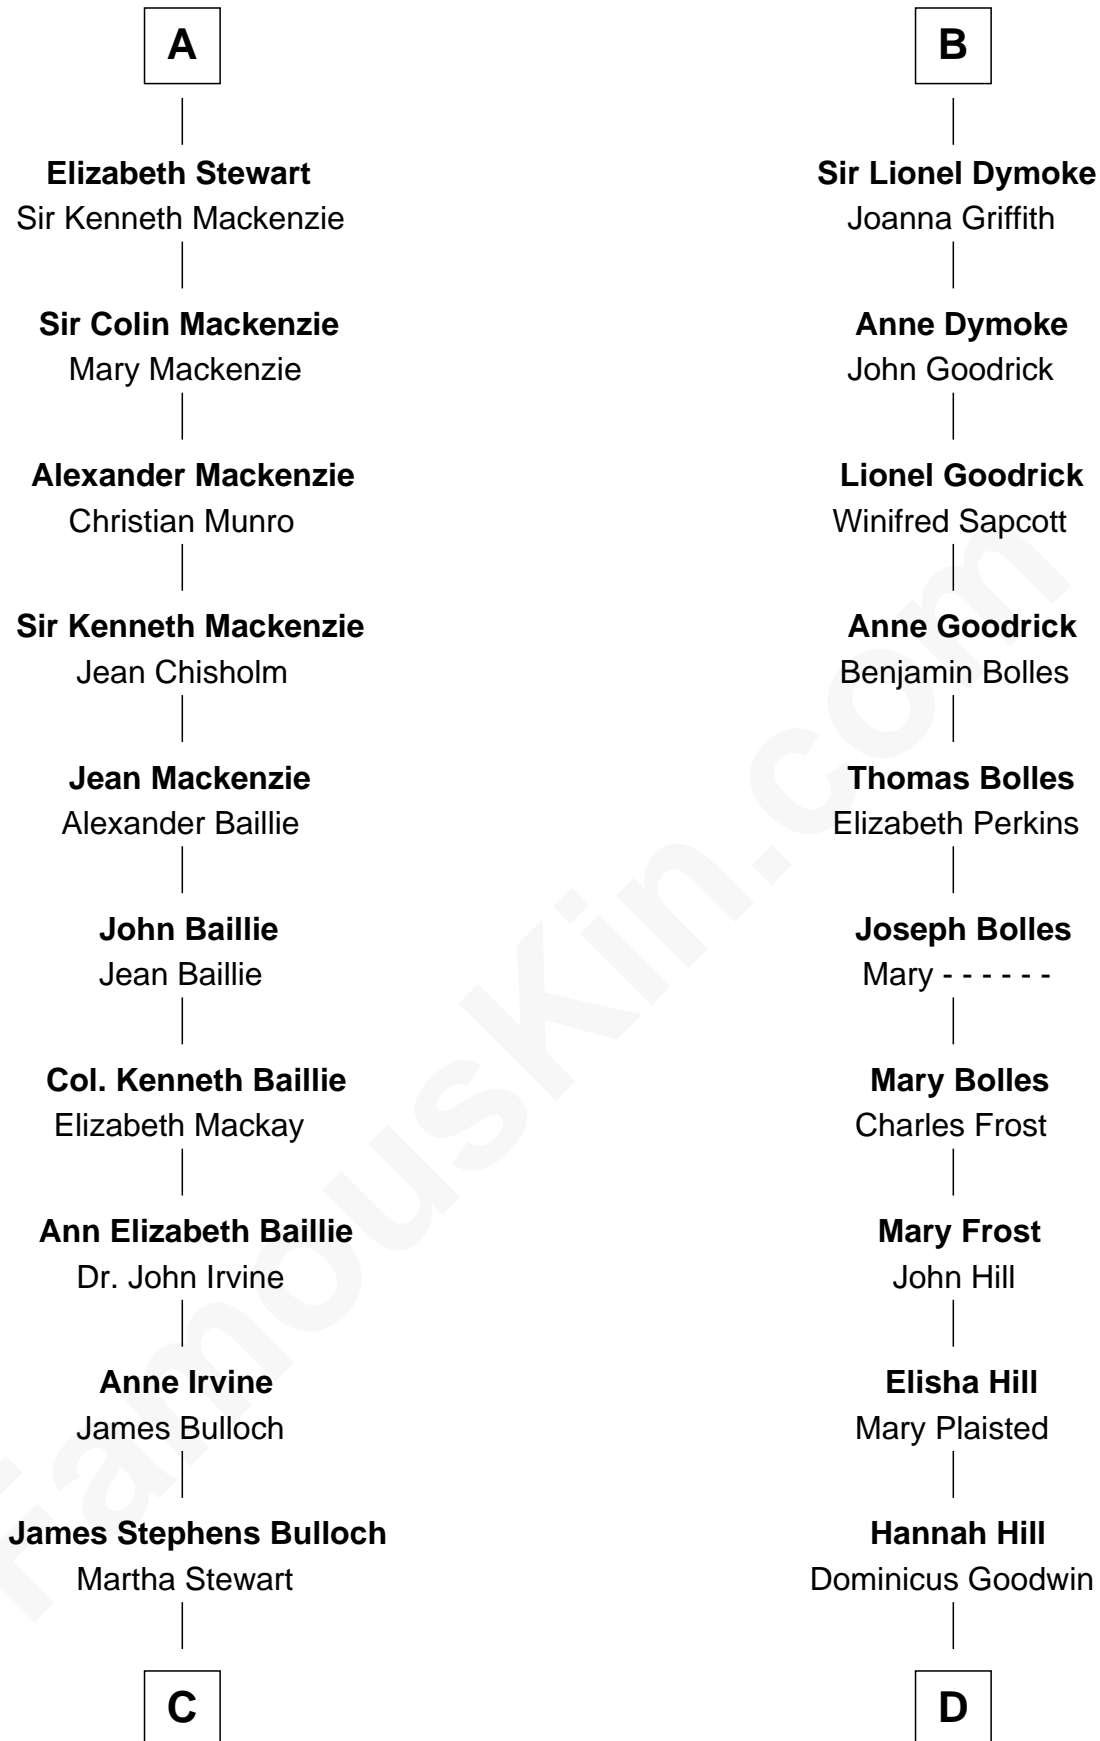

FamousKin.com

Relationship Chart of

Eleanor Roosevelt

First Lady of President Franklin D. Roosevelt

18th cousin 1 time removed of

Ichabod Goodwin

27th Governor of New Hampshire

C

Martha Bulloch
Theodore Roosevelt

Elliott Roosevelt
Anna Rebecca Hall

Eleanor Roosevelt
First Lady of Franklin Roosevelt

D

Samuel Goodwin
Anna Thompson Gerrish

Ichabod Goodwin
27th Governor of New Hampshire