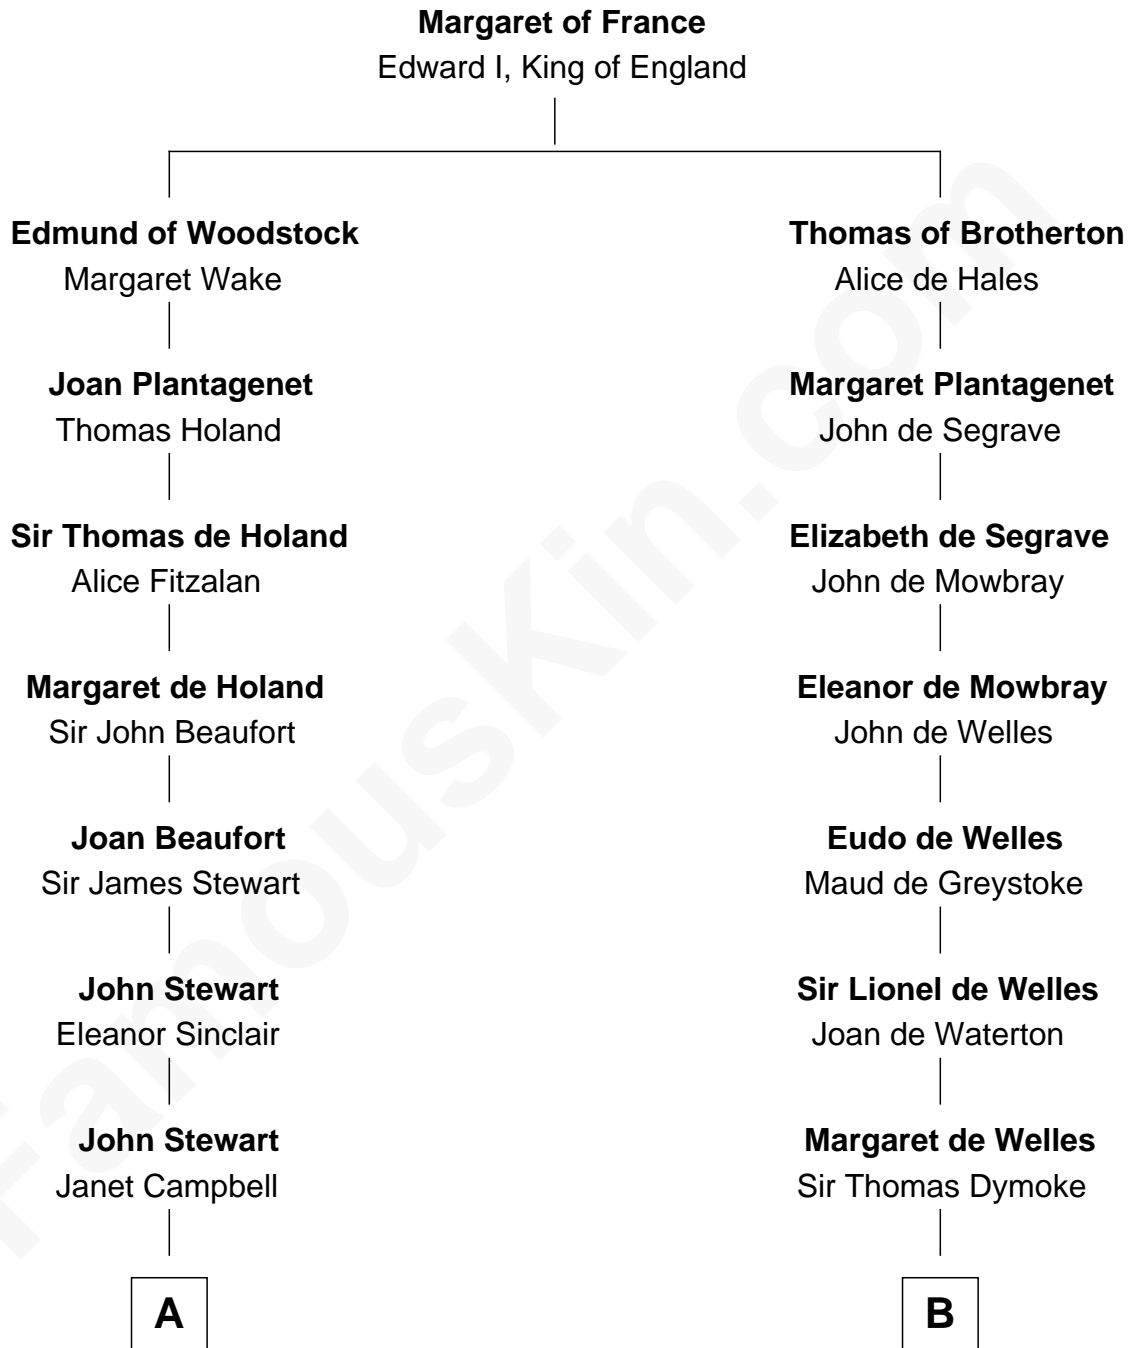

FamousKin.com

Relationship Chart of

Eleanor Roosevelt

First Lady of President Franklin D. Roosevelt

18th cousin 1 time removed of

Ichabod Goodwin

27th Governor of New Hampshire

C

Martha Bulloch
Theodore Roosevelt

Elliott Roosevelt
Anna Rebecca Hall

Eleanor Roosevelt
First Lady of Franklin Roosevelt

D

Samuel Goodwin
Anna Thompson Gerrish

Ichabod Goodwin
27th Governor of New Hampshire