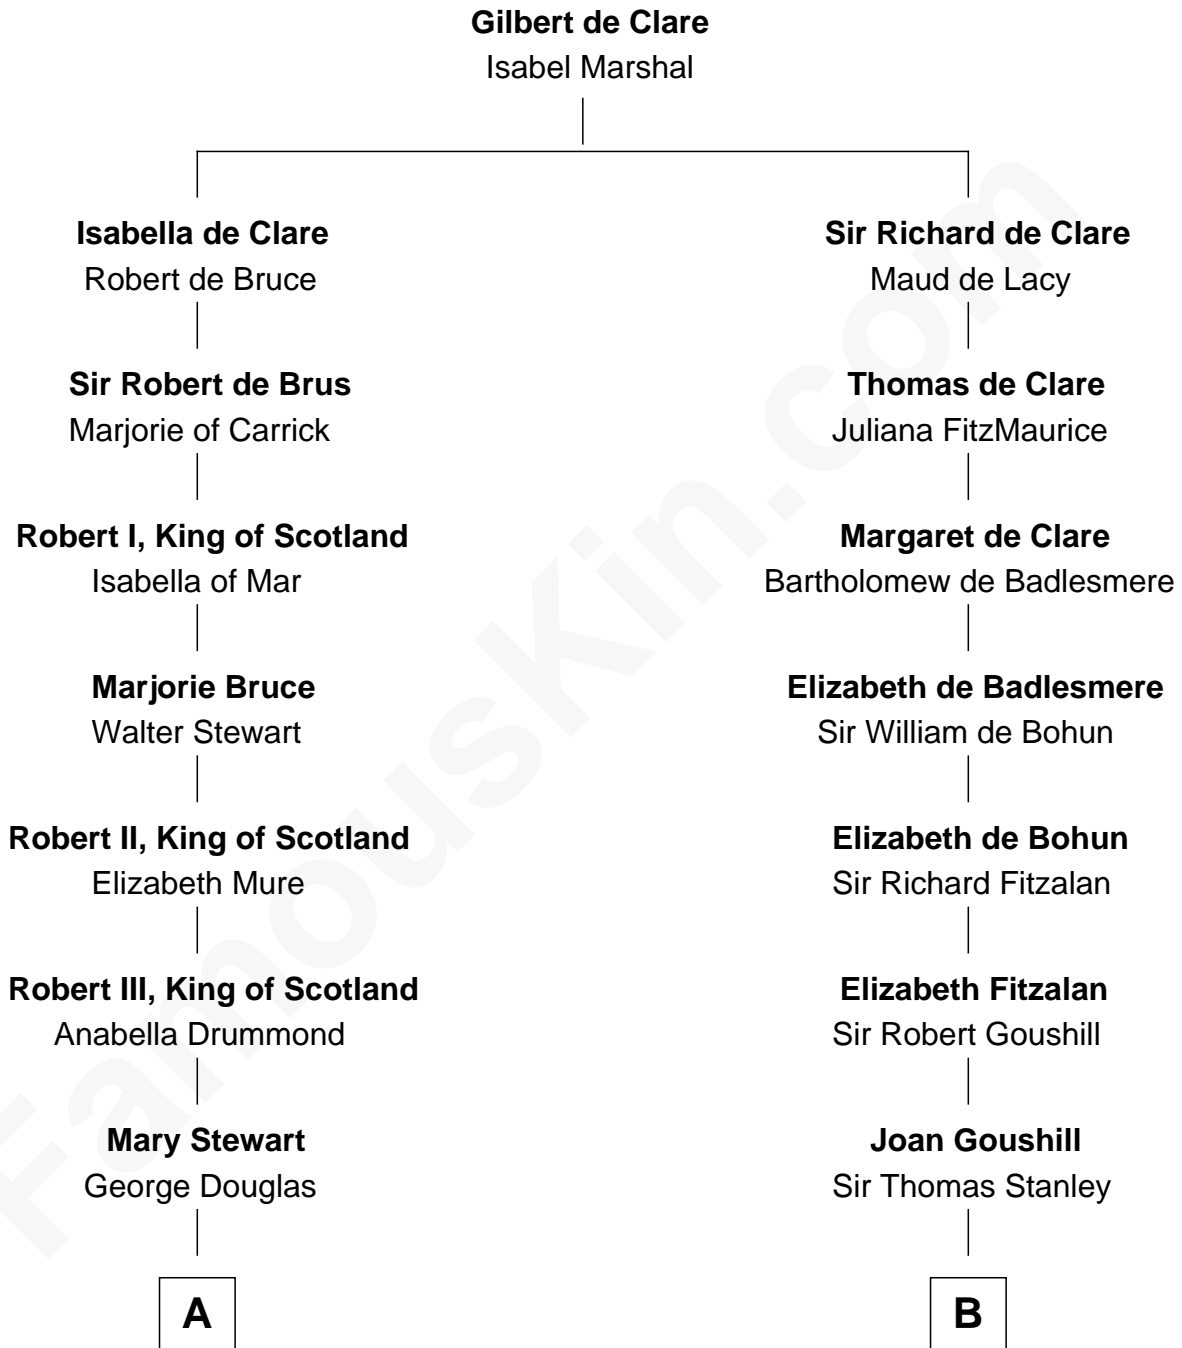

FamousKin.com

Relationship Chart of

Eleanor Roosevelt

First Lady of President Franklin D. Roosevelt

16th cousin 5 times removed of

Richard Henry Lee

Signer of the Declaration of Independence

A

Elizabeth Douglas
Sir Alexander Forbes

Elizabeth Forbes
Alexander Irvine

Sir Alexander Irvine
Janet Keith

Alexander Irvine
Janet Allardice

Alexander Irvine
Elizabeth Ogilvie

Gilbert Irvine
Jean of Menzies

John Irvine
of Fortrie Irvine