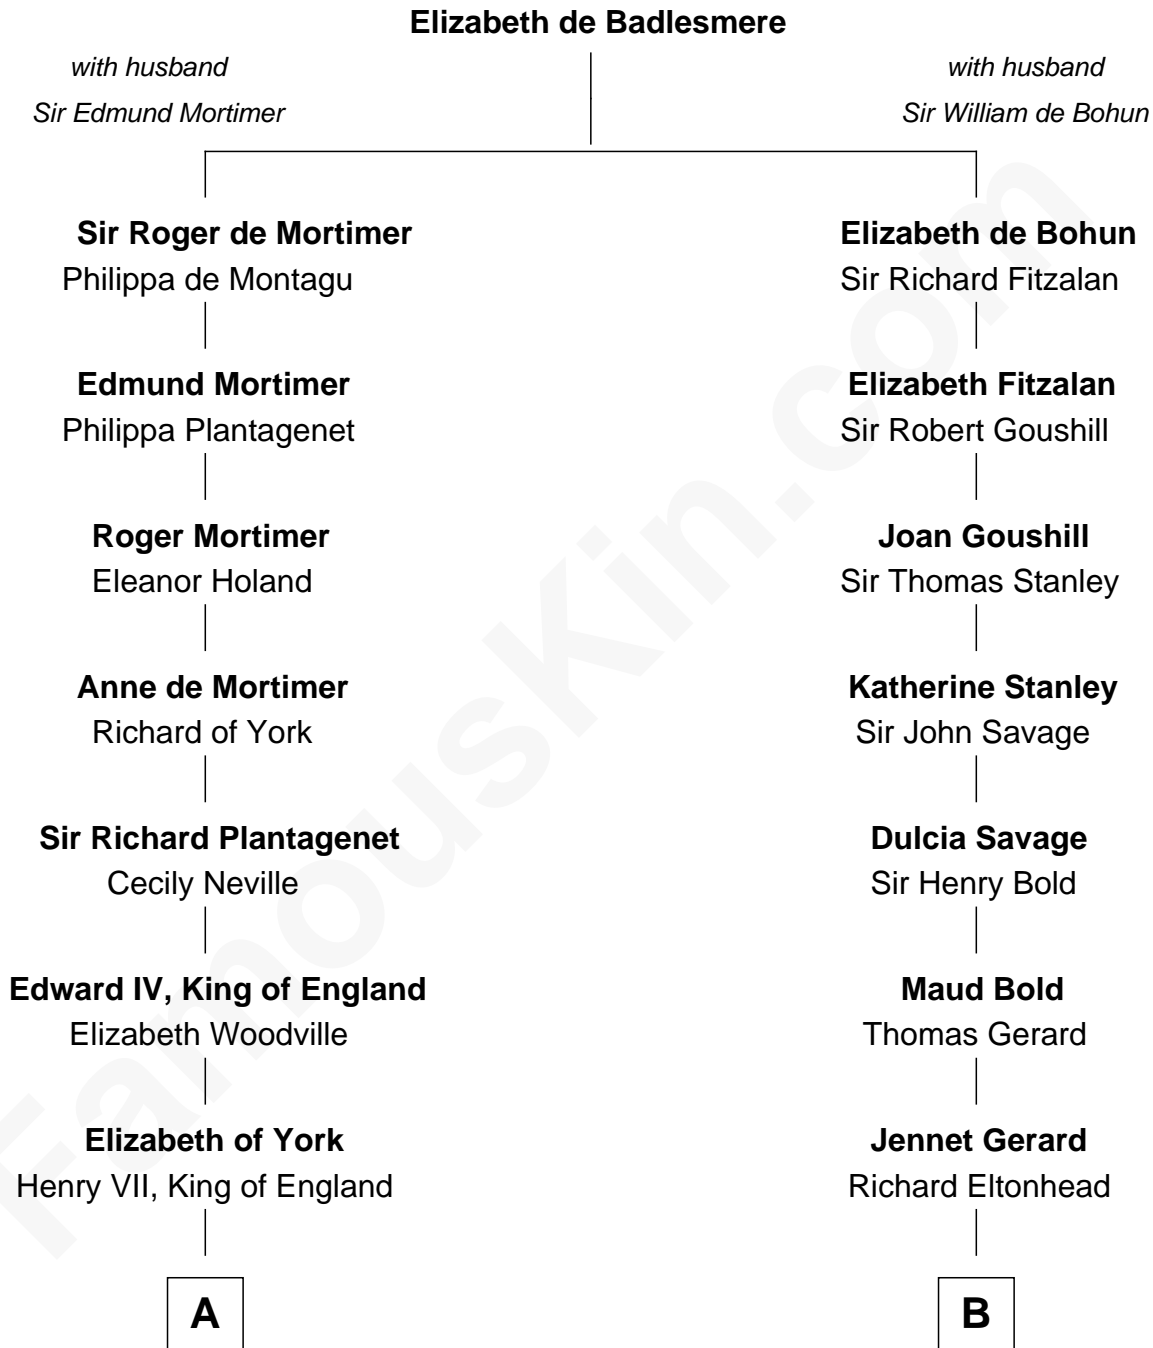

FamousKin.com

Relationship Chart of

Eleanor Roosevelt

First Lady of President Franklin D. Roosevelt

12th cousin 9 times removed of

Richard Henry Lee

Signer of the Declaration of Independence

C

—
Gabriel Ver Planck Ludlow

Elizabeth A. Hunter

—
Dr. Edward Hunter Ludlow

Elizabeth Livingston

—
Mary Livingston Ludlow

Valentine Gill Hall

—
Anna Rebecca Hall

Elliott Roosevelt

—
Eleanor Roosevelt

First Lady of Franklin Roosevelt

FamousKin.com