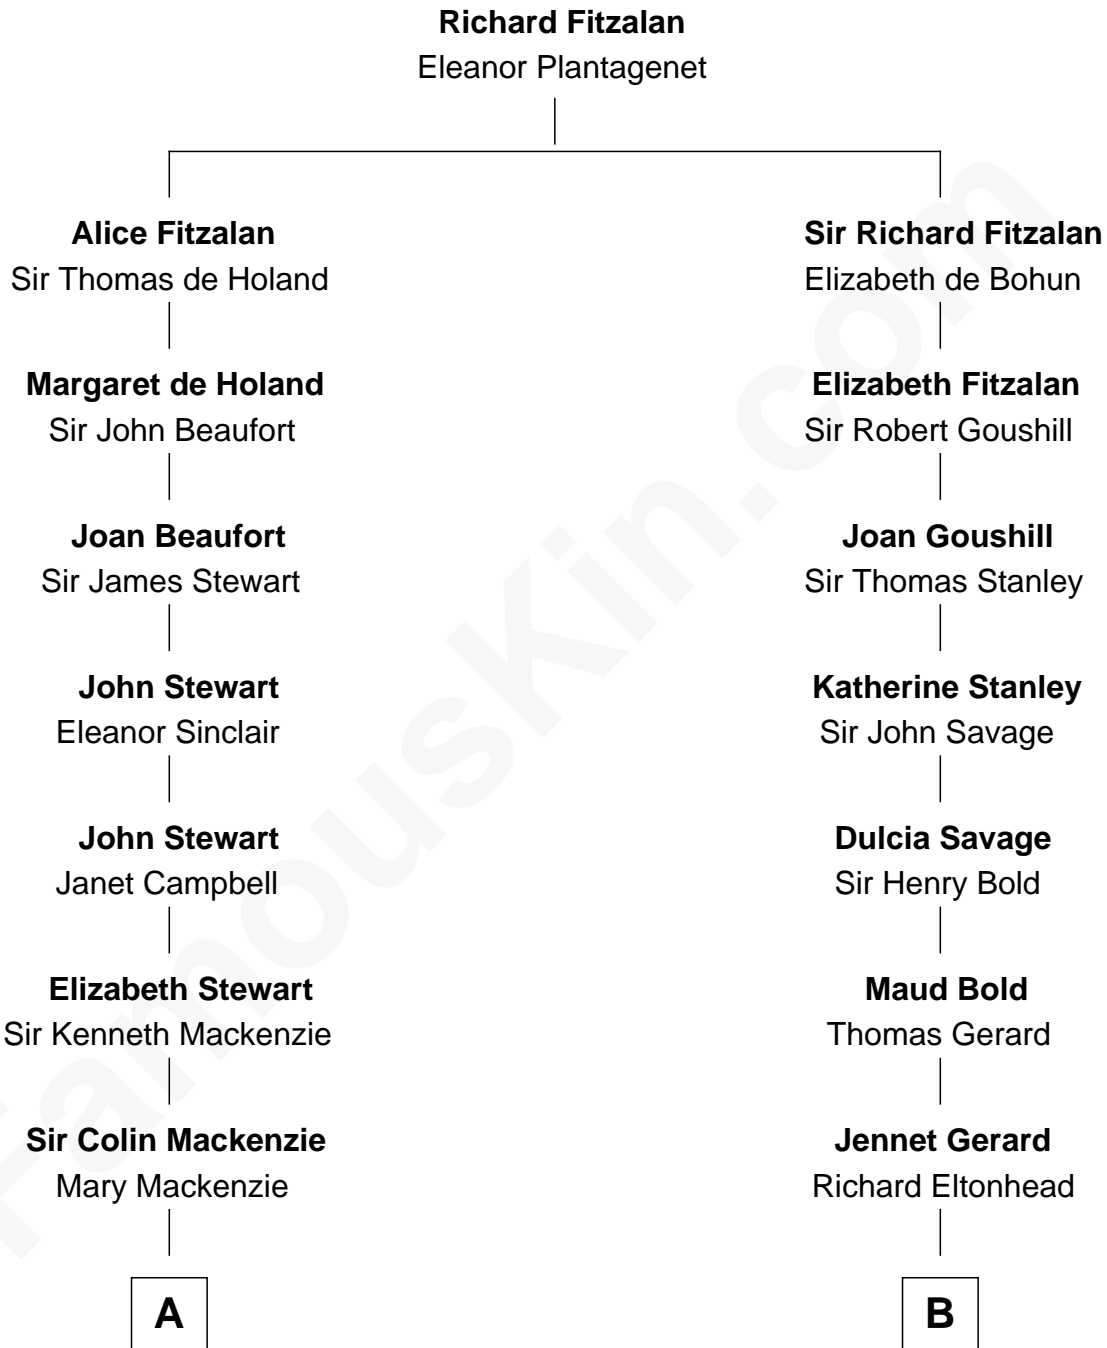

FamousKin.com

Relationship Chart of

Eleanor Roosevelt

First Lady of President Franklin D. Roosevelt

12th cousin 5 times removed of

Richard Henry Lee

Signer of the Declaration of Independence

A