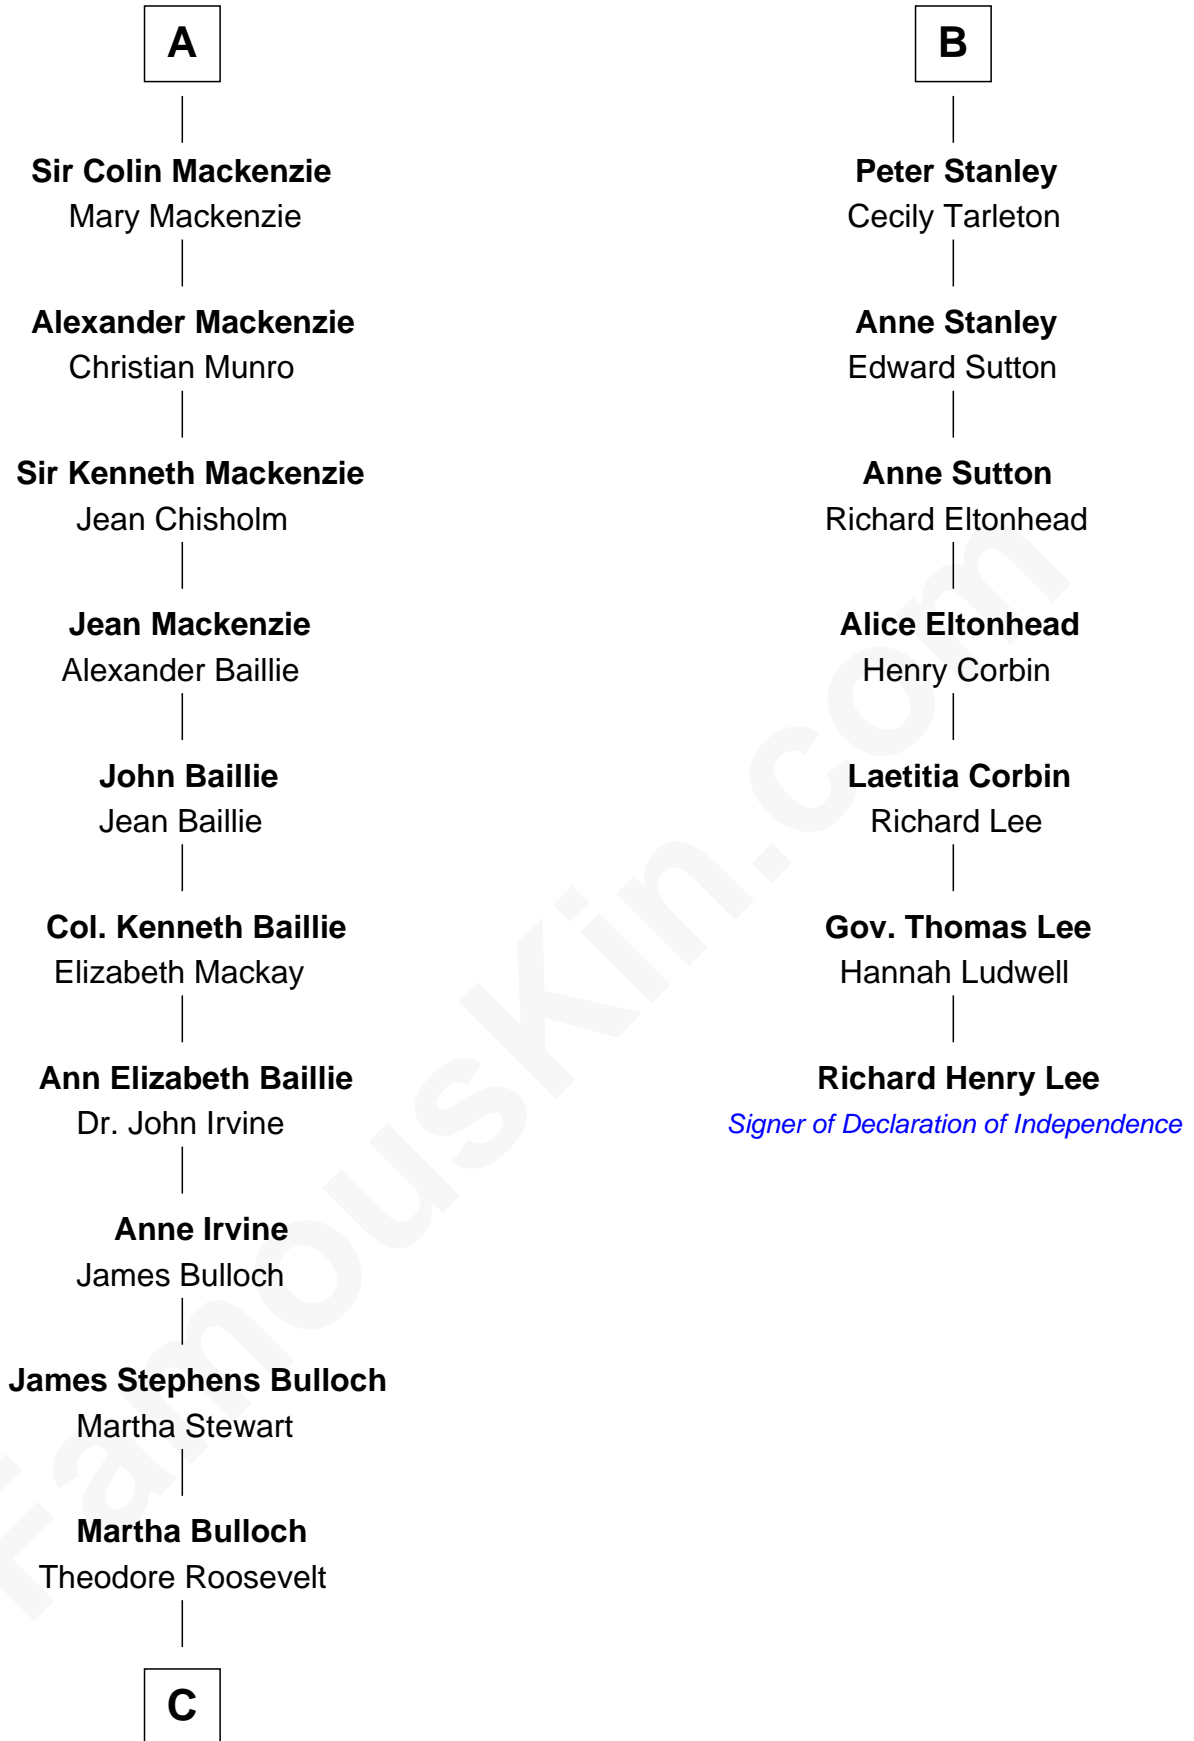

FamousKin.com

Relationship Chart of

Eleanor Roosevelt

First Lady of President Franklin D. Roosevelt

13th cousin 5 times removed of

Richard Henry Lee

Signer of the Declaration of Independence

Sir Robert de Holland

Maude la Zouche

C

—
Elliott Roosevelt
Anna Rebecca Hall

—
Eleanor Roosevelt
First Lady of Franklin Roosevelt

FamousKin.com