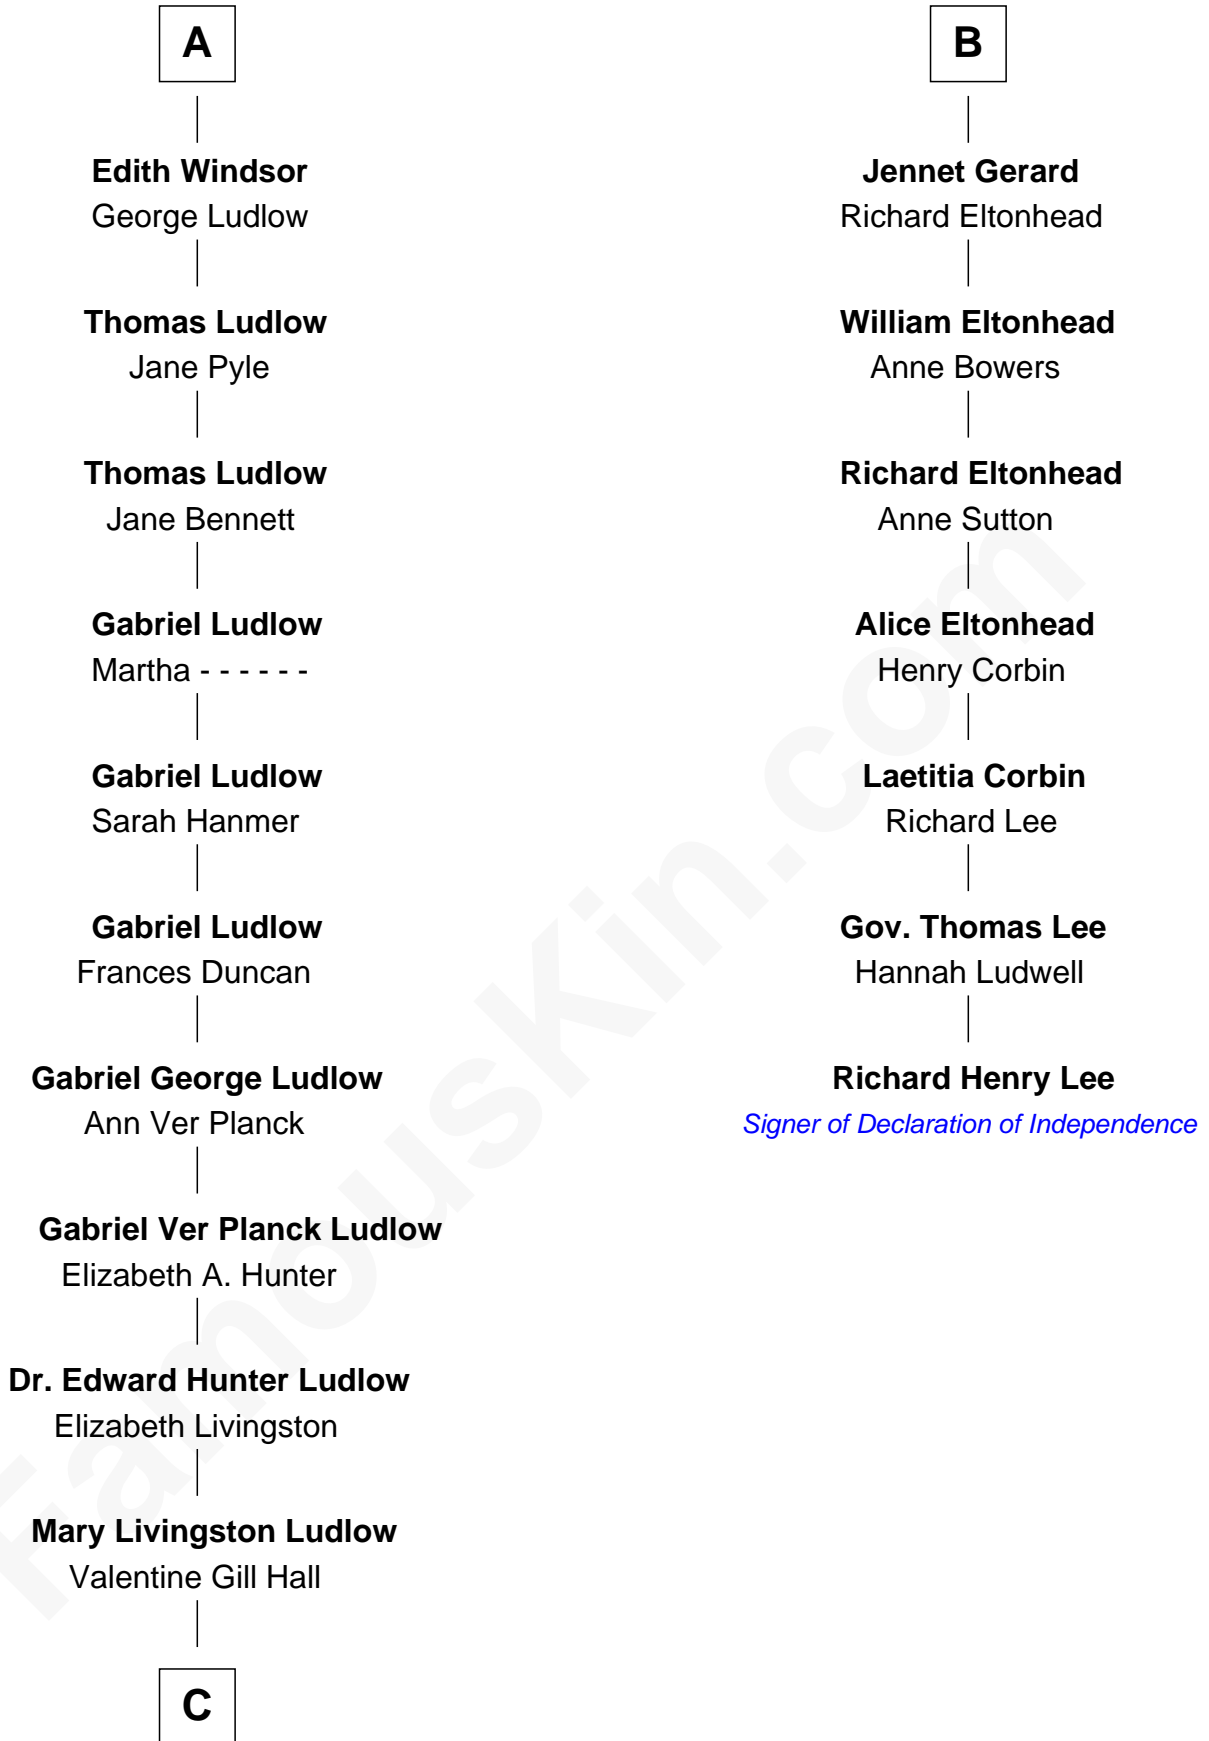

FamousKin.com

Relationship Chart of

Eleanor Roosevelt

First Lady of President Franklin D. Roosevelt

13th cousin 5 times removed of

Richard Henry Lee

Signer of the Declaration of Independence

Humphrey de Bohun
Elizabeth Plantagenet

C

—
Anna Rebecca Hall

Elliott Roosevelt

—
Eleanor Roosevelt

First Lady of Franklin Roosevelt

FamousKin.com