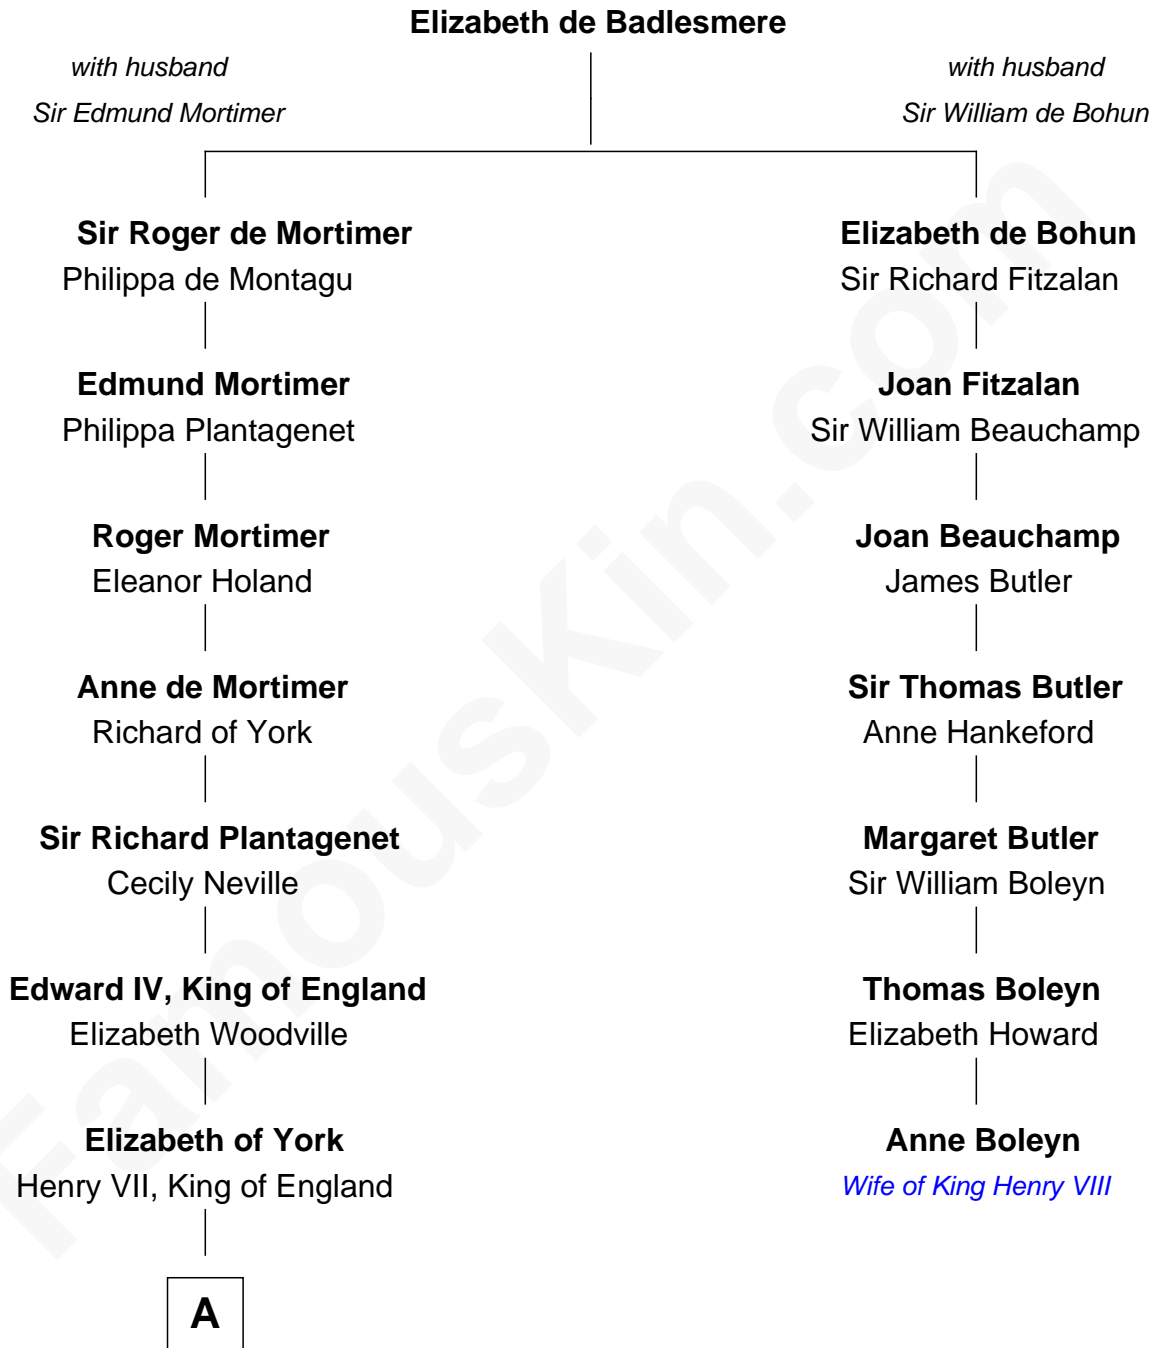

## Relationship Chart of

### Eleanor Roosevelt

First Lady of President Franklin D. Roosevelt

6th cousin 15 times removed of

### Anne Boleyn

2nd Wife of King Henry VIII

**A**

**Margaret Tudor**  
James IV, King of Scotland

**James V, King of Scotland**  
Eleanor Stewart

**Adam Stewart**  
Janet Ruthven

**Mary Stewart**  
John Sinclair