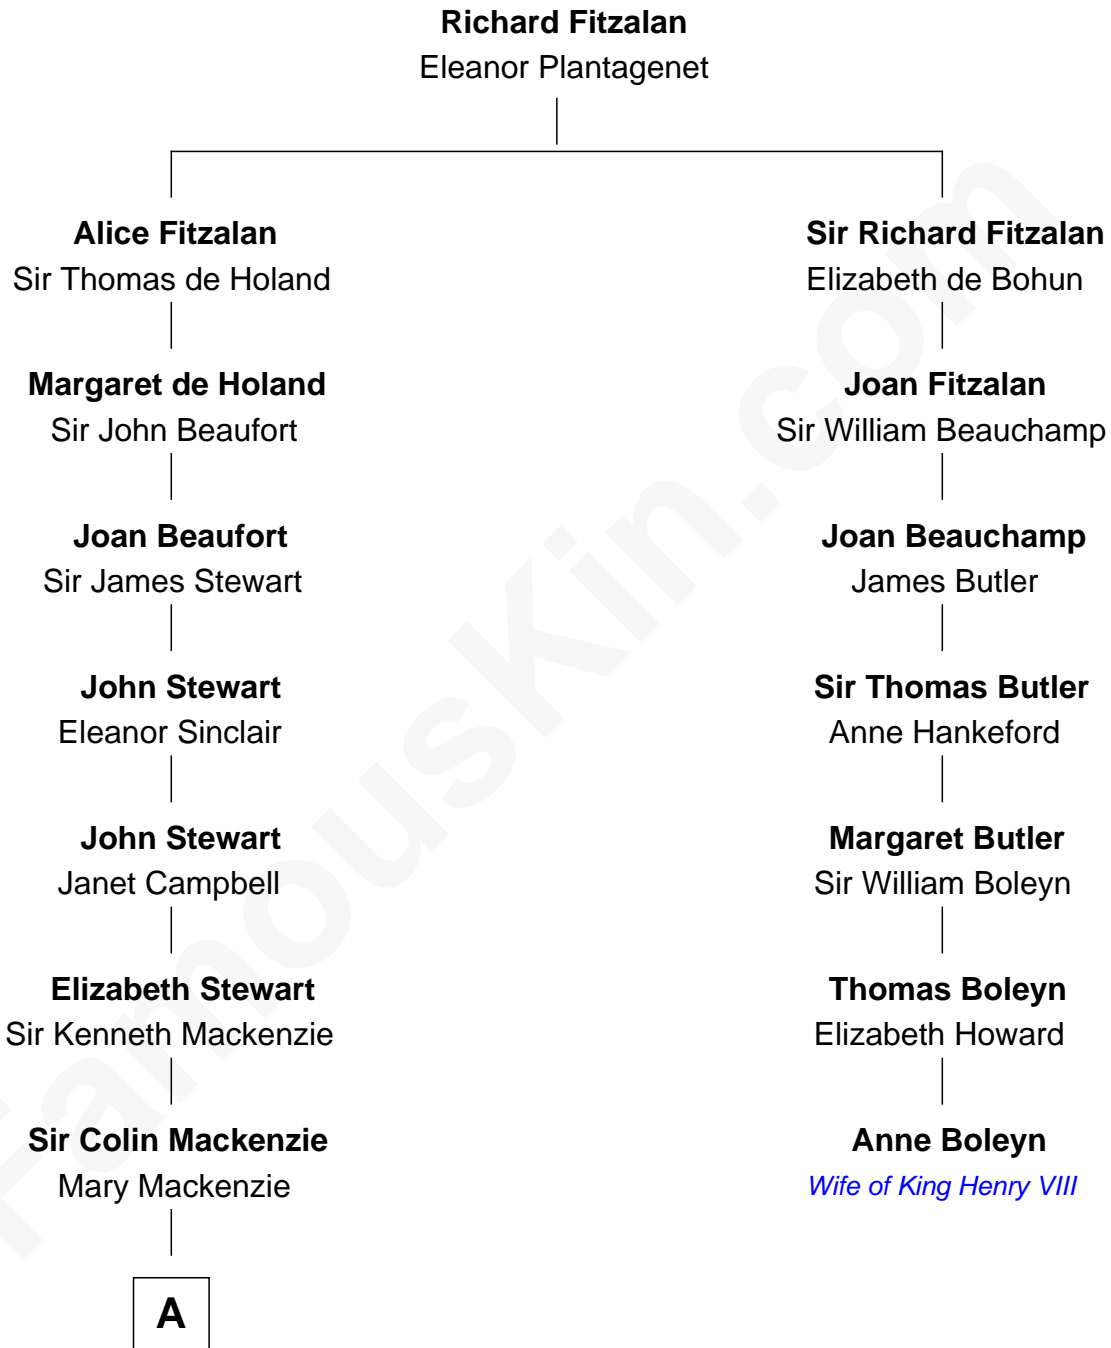

FamousKin.com

Relationship Chart of

Eleanor Roosevelt

First Lady of President Franklin D. Roosevelt

6th cousin 11 times removed of

Anne Boleyn

2nd Wife of King Henry VIII

A