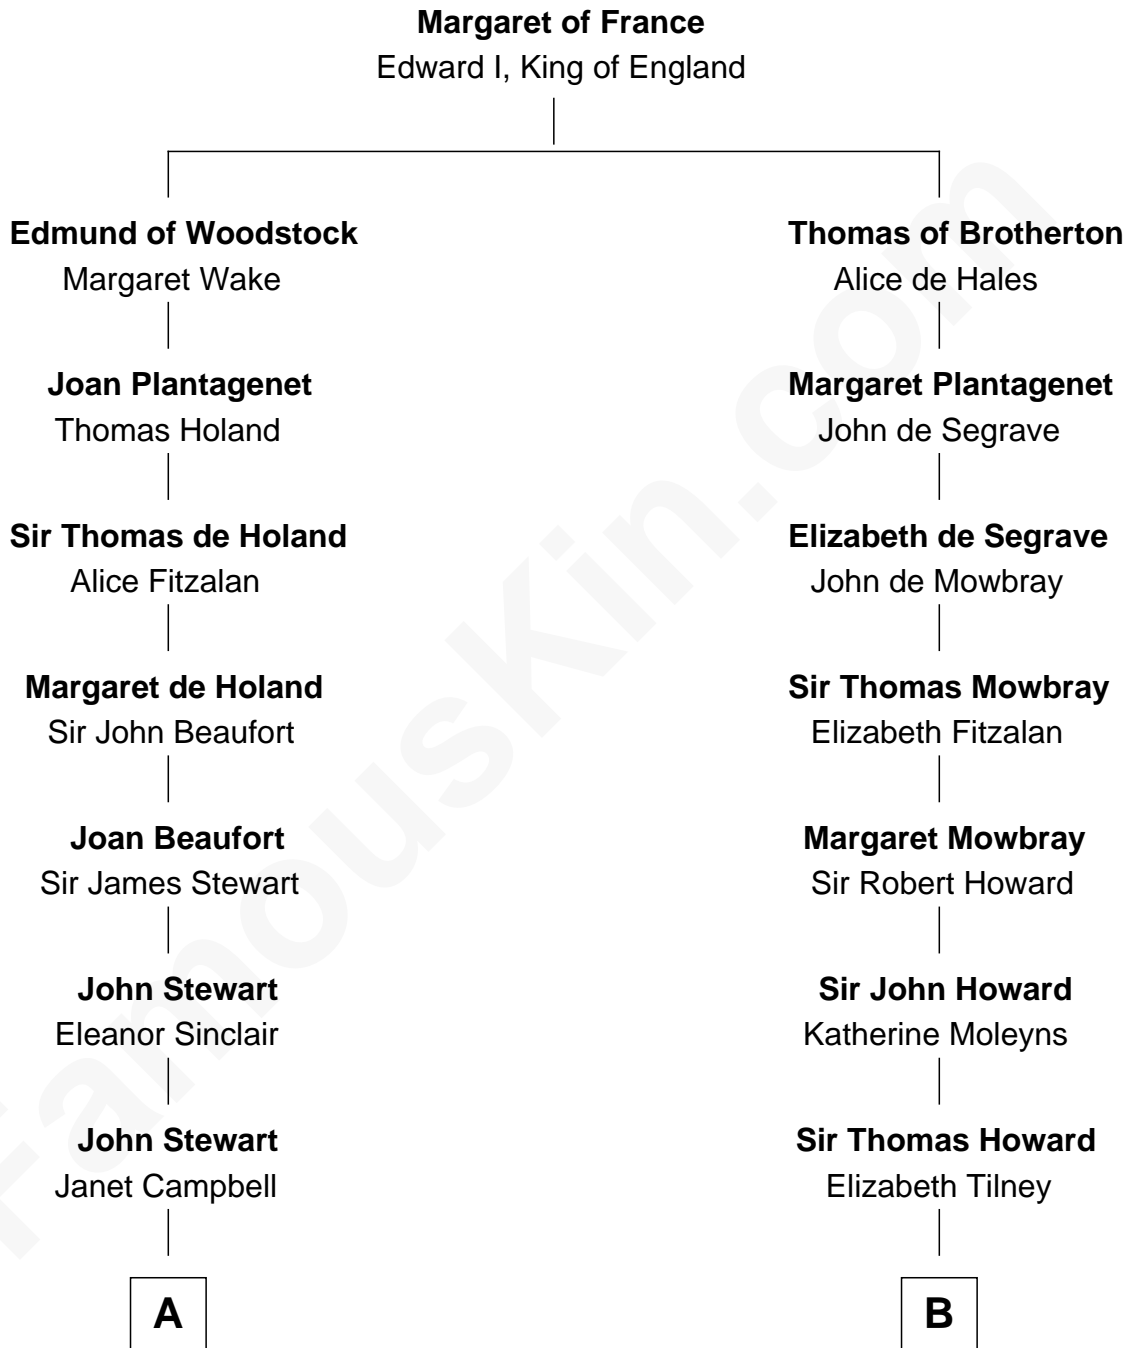

FamousKin.com

Relationship Chart of

Eleanor Roosevelt

First Lady of President Franklin D. Roosevelt

8th cousin 11 times removed of

Anne Boleyn

2nd Wife of King Henry VIII

C

—
Martha Bulloch
Theodore Roosevelt

—
Elliott Roosevelt
Anna Rebecca Hall

—
Eleanor Roosevelt
First Lady of Franklin Roosevelt

FamousKin.com