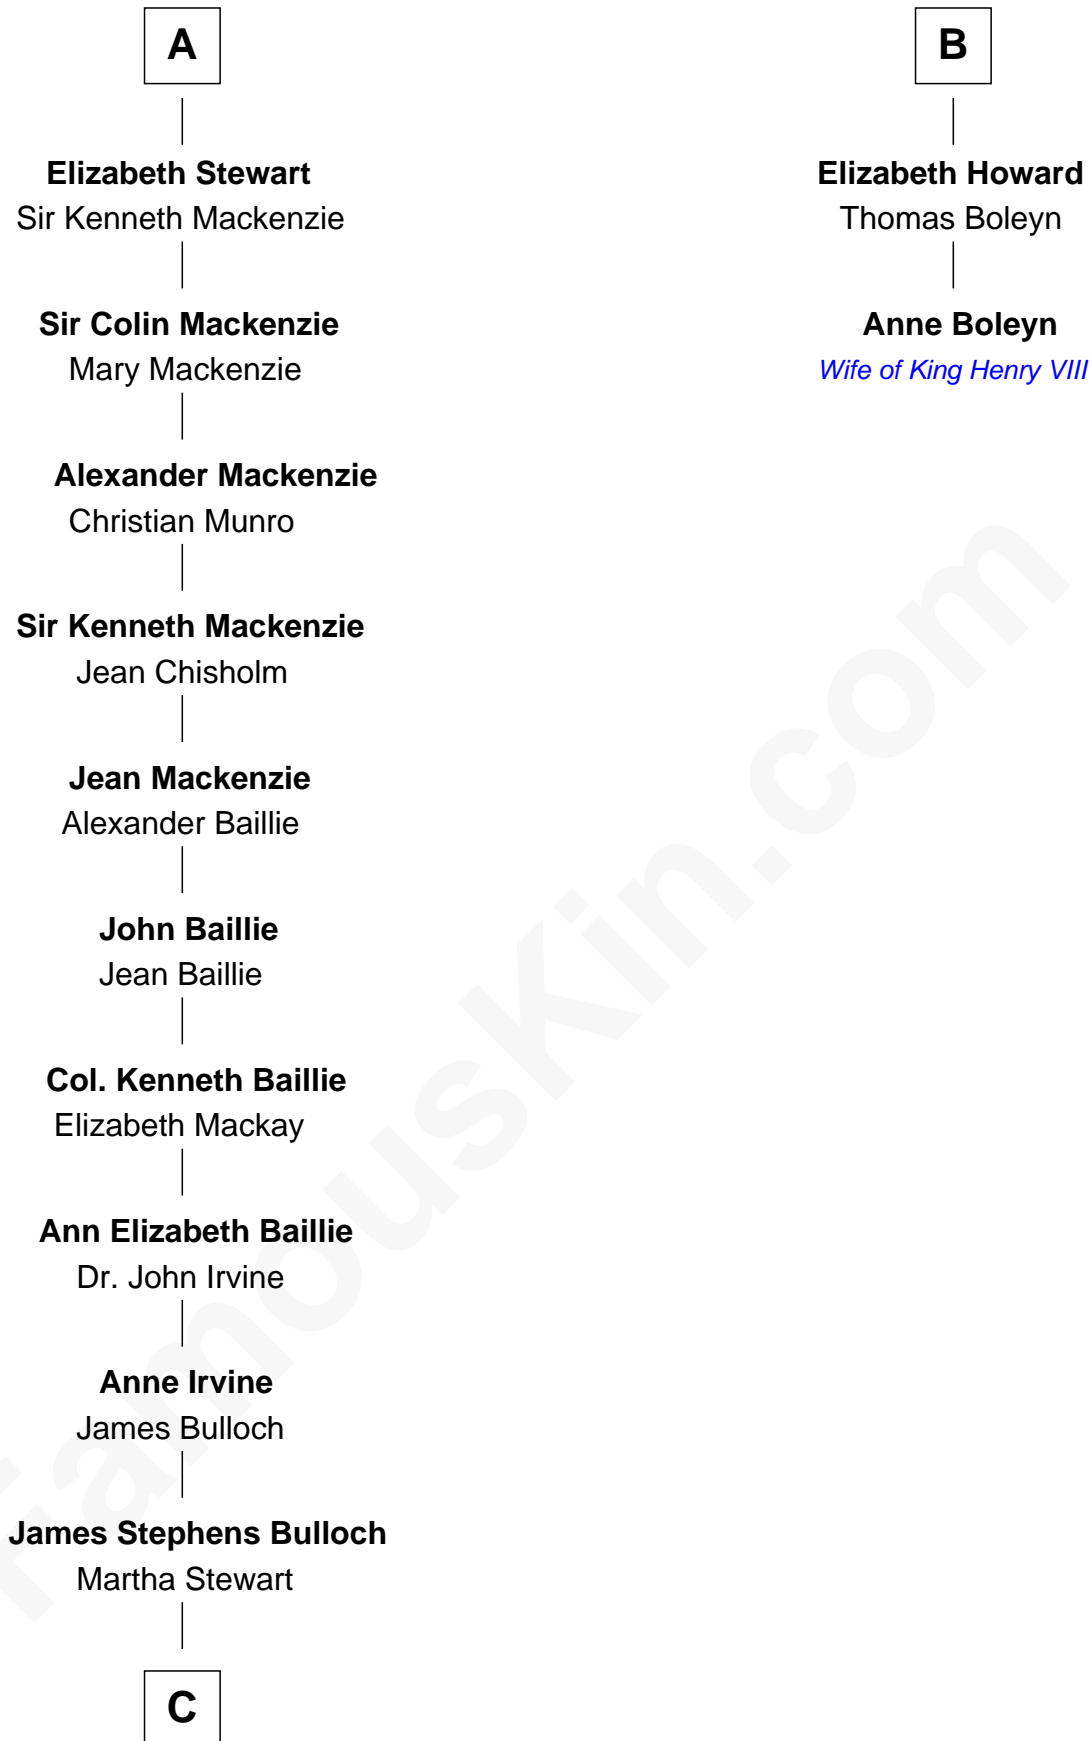

FamousKin.com

Relationship Chart of

Eleanor Roosevelt

First Lady of President Franklin D. Roosevelt

8th cousin 11 times removed of

Anne Boleyn

2nd Wife of King Henry VIII

C

—
Martha Bulloch
Theodore Roosevelt

—
Elliott Roosevelt
Anna Rebecca Hall

—
Eleanor Roosevelt
First Lady of Franklin Roosevelt

FamousKin.com