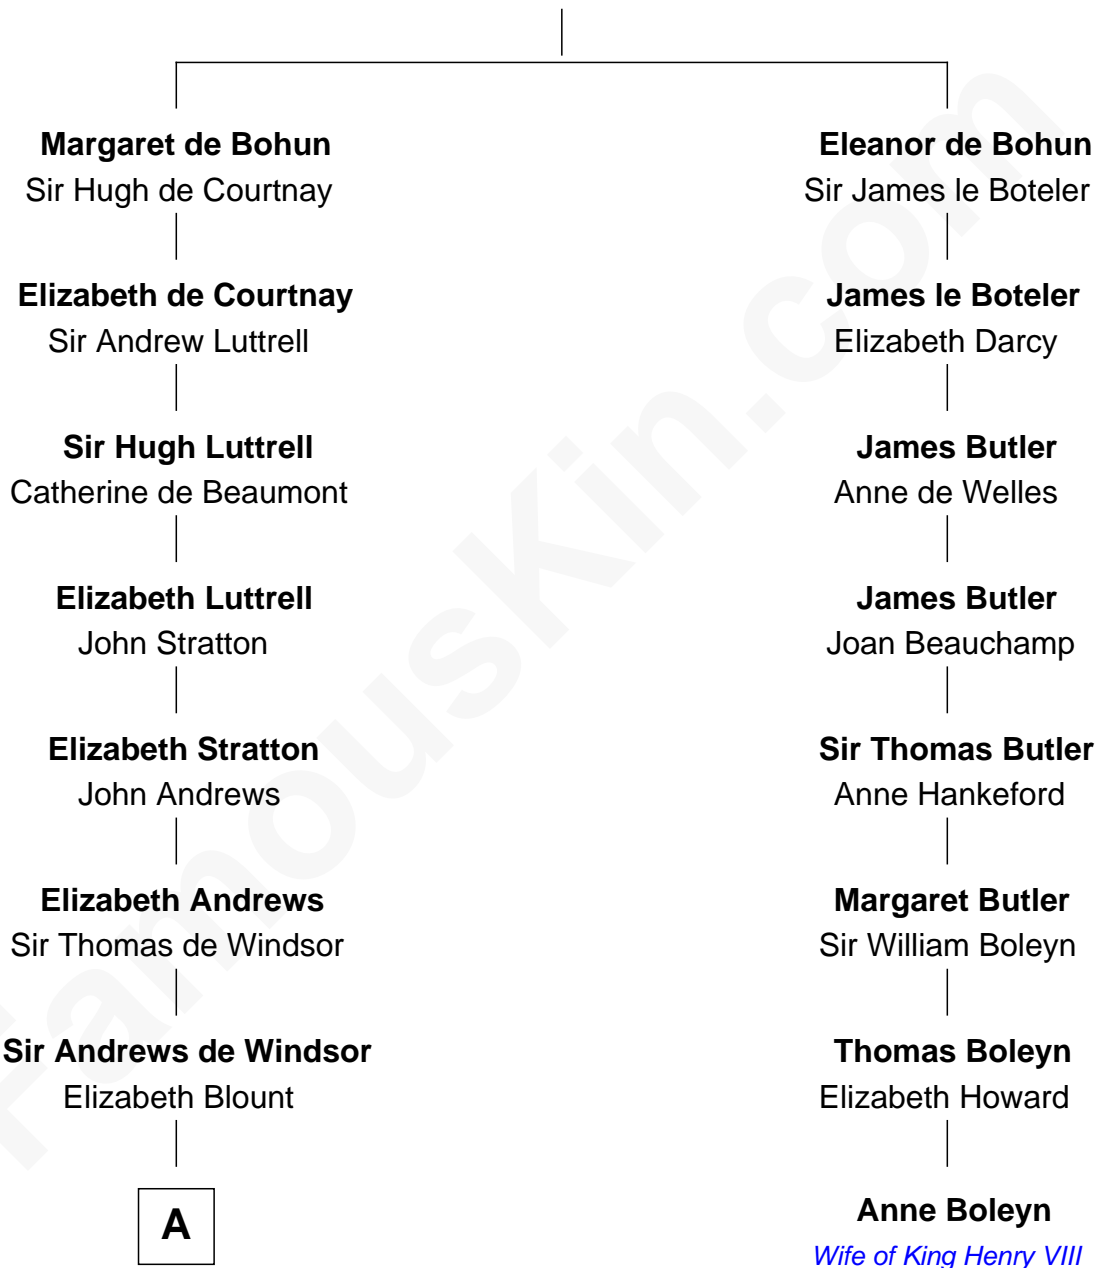

## Relationship Chart of

### Eleanor Roosevelt

*First Lady of President Franklin D. Roosevelt*

7th cousin 11 times removed of

### Anne Boleyn

*2nd Wife of King Henry VIII*

**Humphrey de Bohun**  
Elizabeth Plantagenet

**A**

**Edith Windsor**  
George Ludlow

**Thomas Ludlow**  
Jane Pyle

**Thomas Ludlow**  
Jane Bennett

**Gabriel Ludlow**  
Martha - - - - -