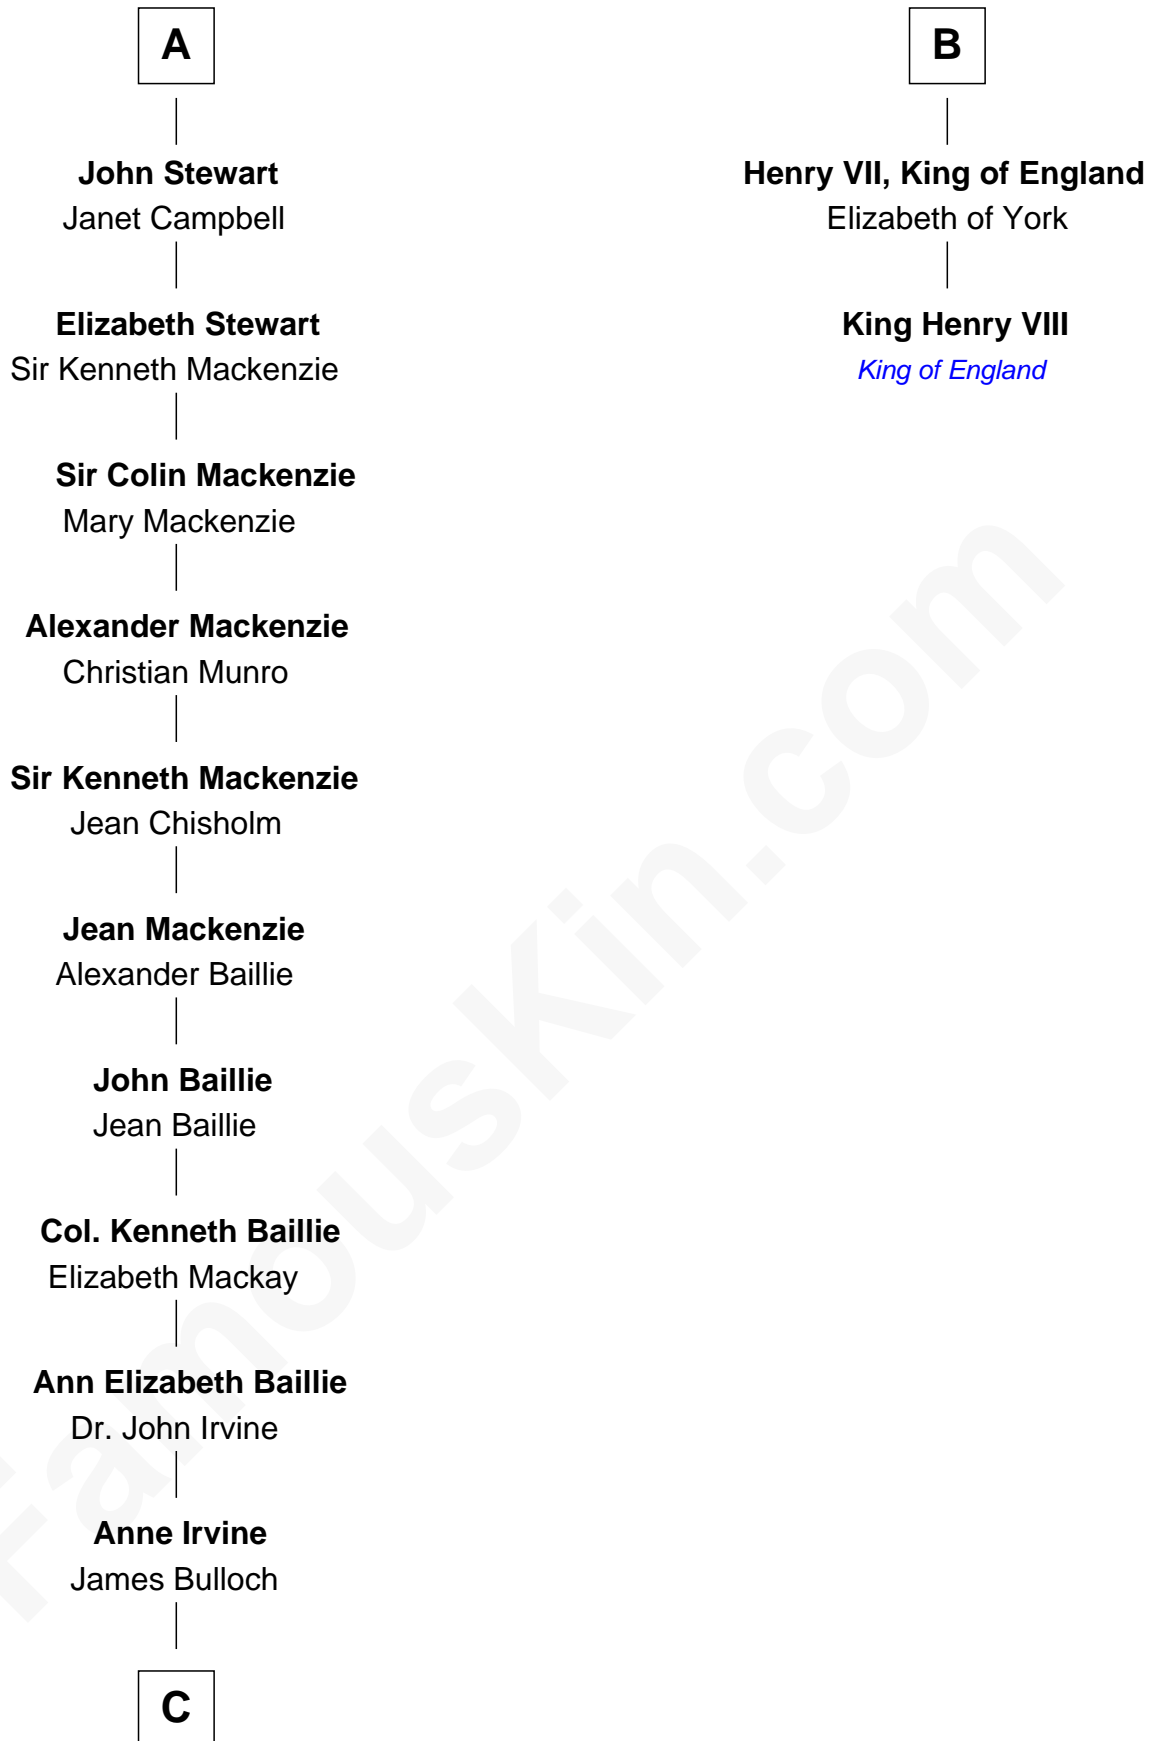

FamousKin.com

Relationship Chart of Eleanor Roosevelt

First Lady of President Franklin D. Roosevelt

8th cousin 12 times removed of

King Henry VIII
King of England

C

James Stephens Bulloch

Martha Stewart

Martha Bulloch

Theodore Roosevelt

Elliott Roosevelt

Anna Rebecca Hall

Eleanor Roosevelt

First Lady of Franklin Roosevelt

FamousKin.com