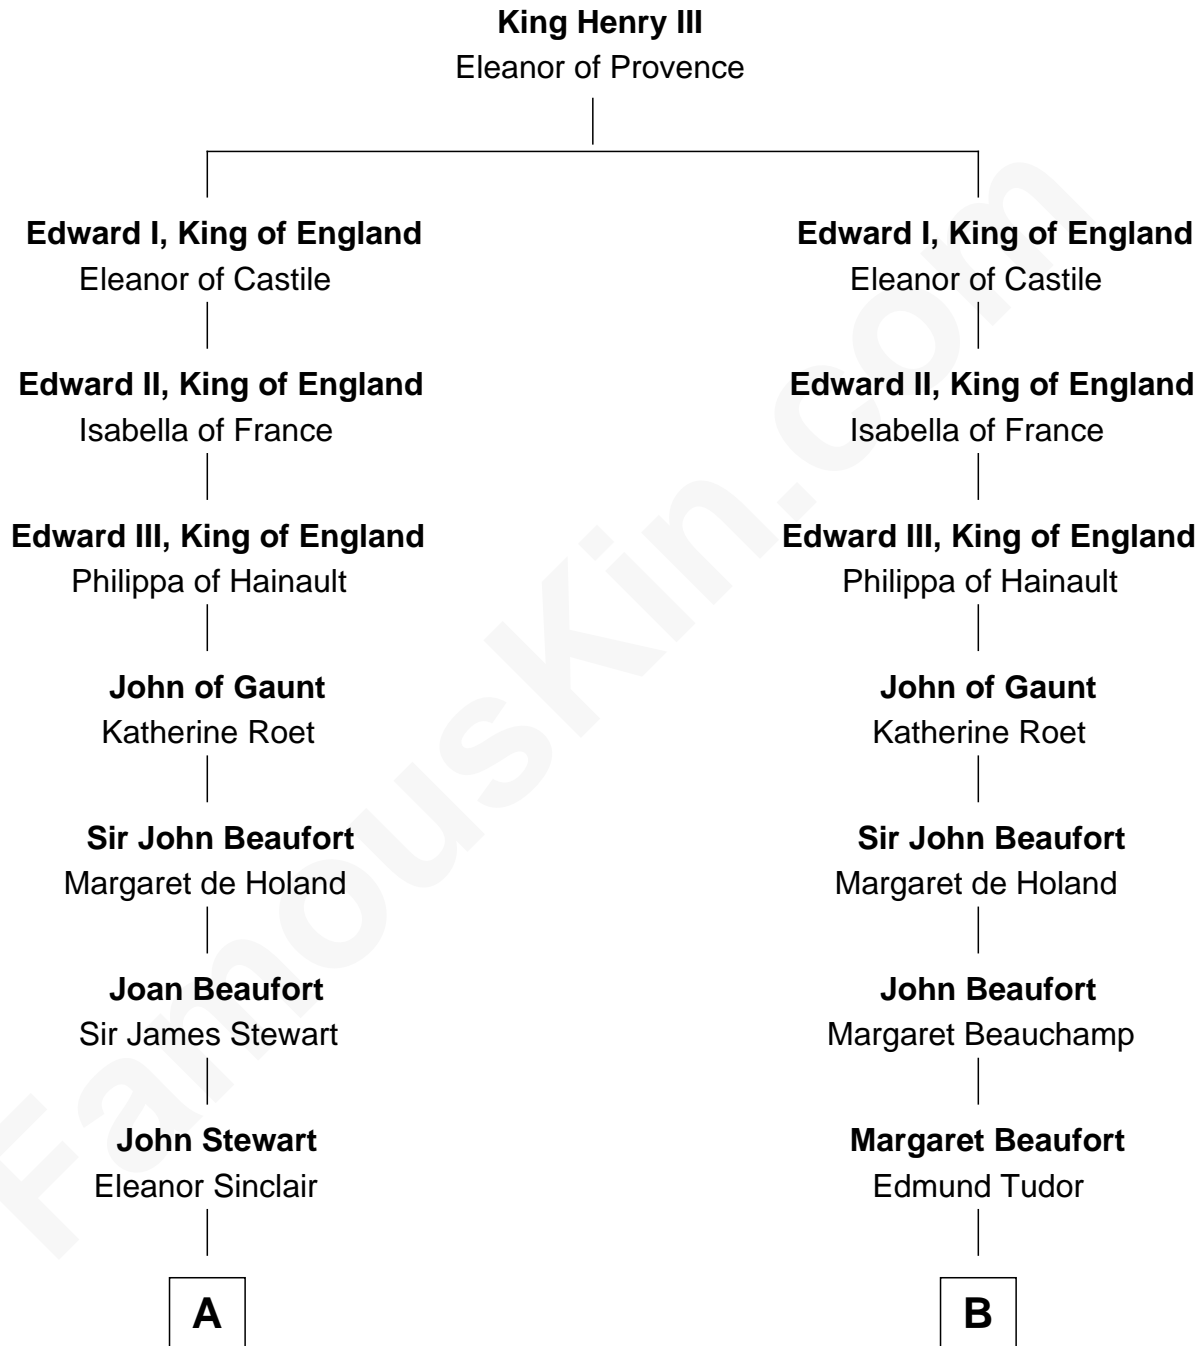

FamousKin.com

Relationship Chart of Eleanor Roosevelt

First Lady of President Franklin D. Roosevelt

8th cousin 12 times removed of

King Henry VIII
King of England

C

James Stephens Bulloch

Martha Stewart

Martha Bulloch

Theodore Roosevelt

Elliott Roosevelt

Anna Rebecca Hall

Eleanor Roosevelt

First Lady of Franklin Roosevelt

FamousKin.com