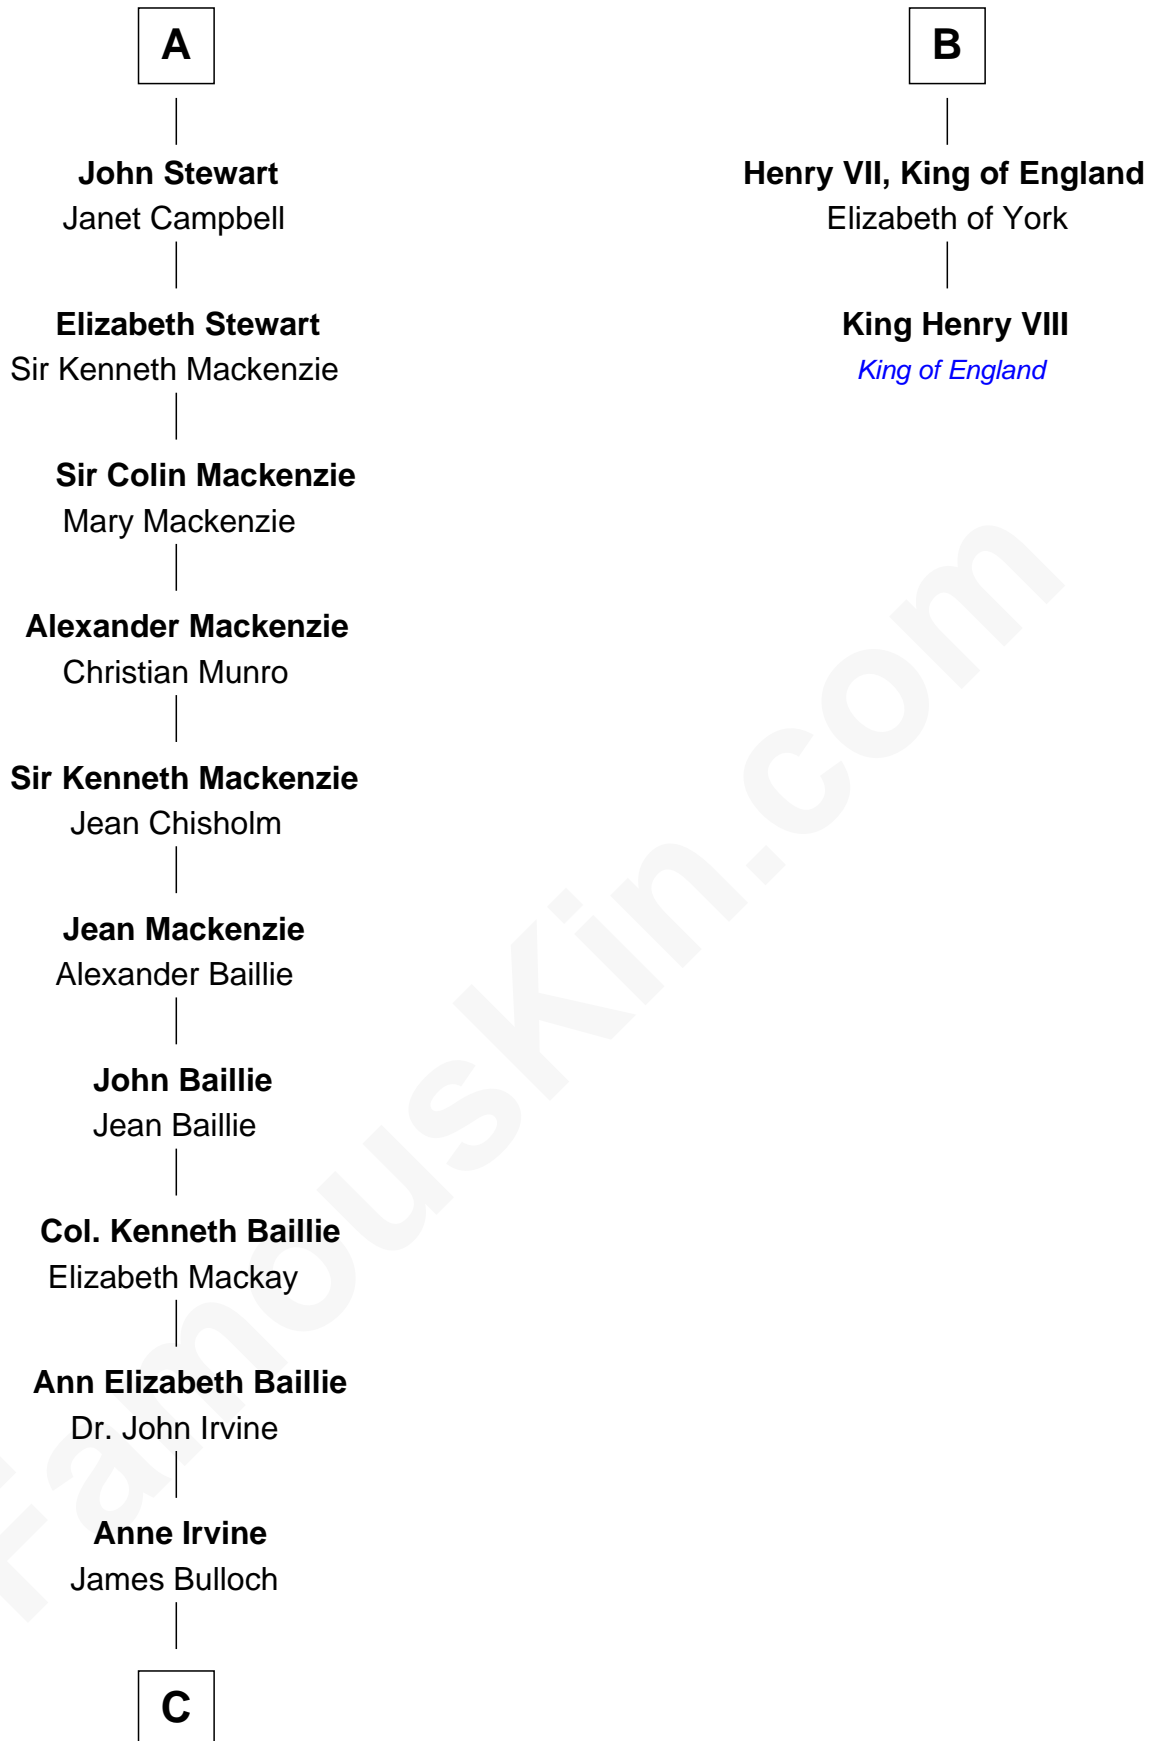

FamousKin.com

Relationship Chart of

Eleanor Roosevelt

First Lady of President Franklin D. Roosevelt

8th cousin 12 times removed of

King Henry VIII
King of England

C

James Stephens Bulloch

Martha Stewart

Martha Bulloch

Theodore Roosevelt

Elliott Roosevelt

Anna Rebecca Hall

Eleanor Roosevelt

First Lady of Franklin Roosevelt

FamousKin.com