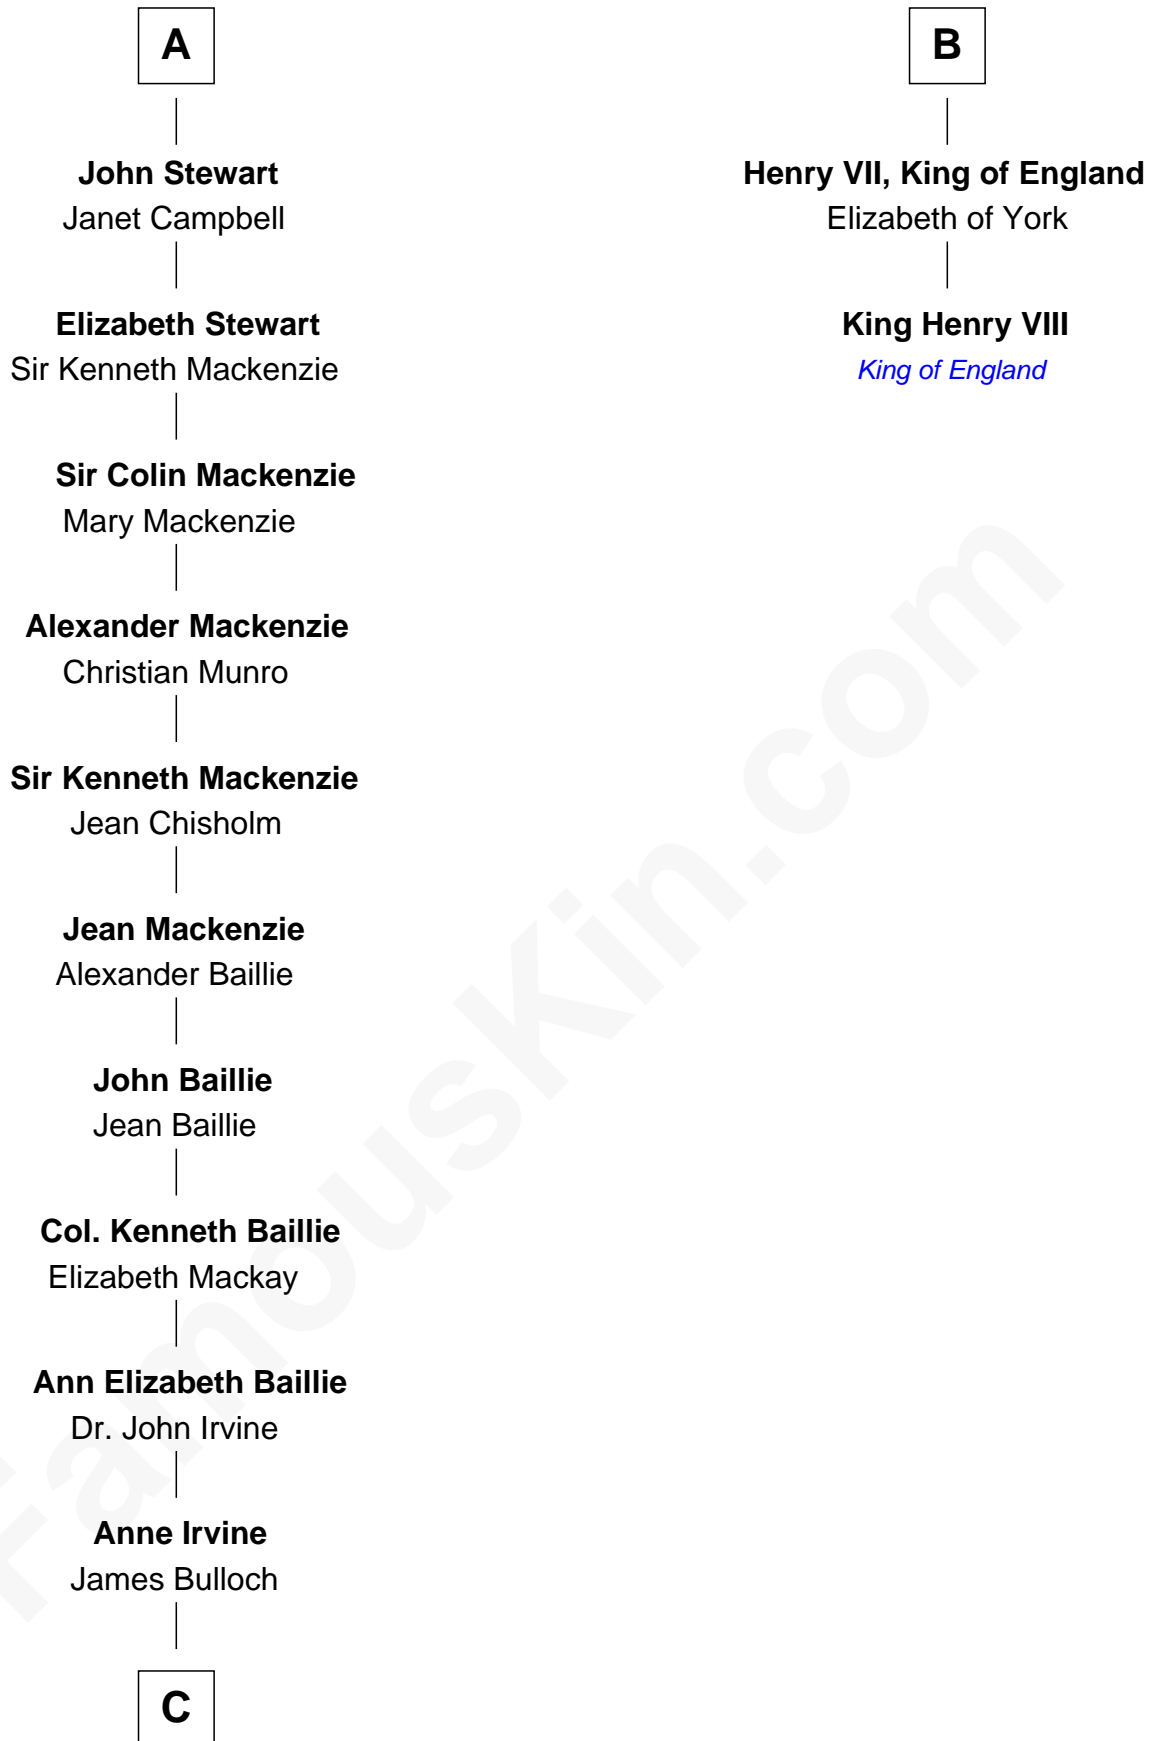

FamousKin.com

Relationship Chart of

Eleanor Roosevelt

First Lady of President Franklin D. Roosevelt

8th cousin 12 times removed of

King Henry VIII
King of England

Sir Roger la Zouche
Ela Longespee

C

James Stephens Bulloch

Martha Stewart

Martha Bulloch

Theodore Roosevelt

Elliott Roosevelt

Anna Rebecca Hall

Eleanor Roosevelt

First Lady of Franklin Roosevelt