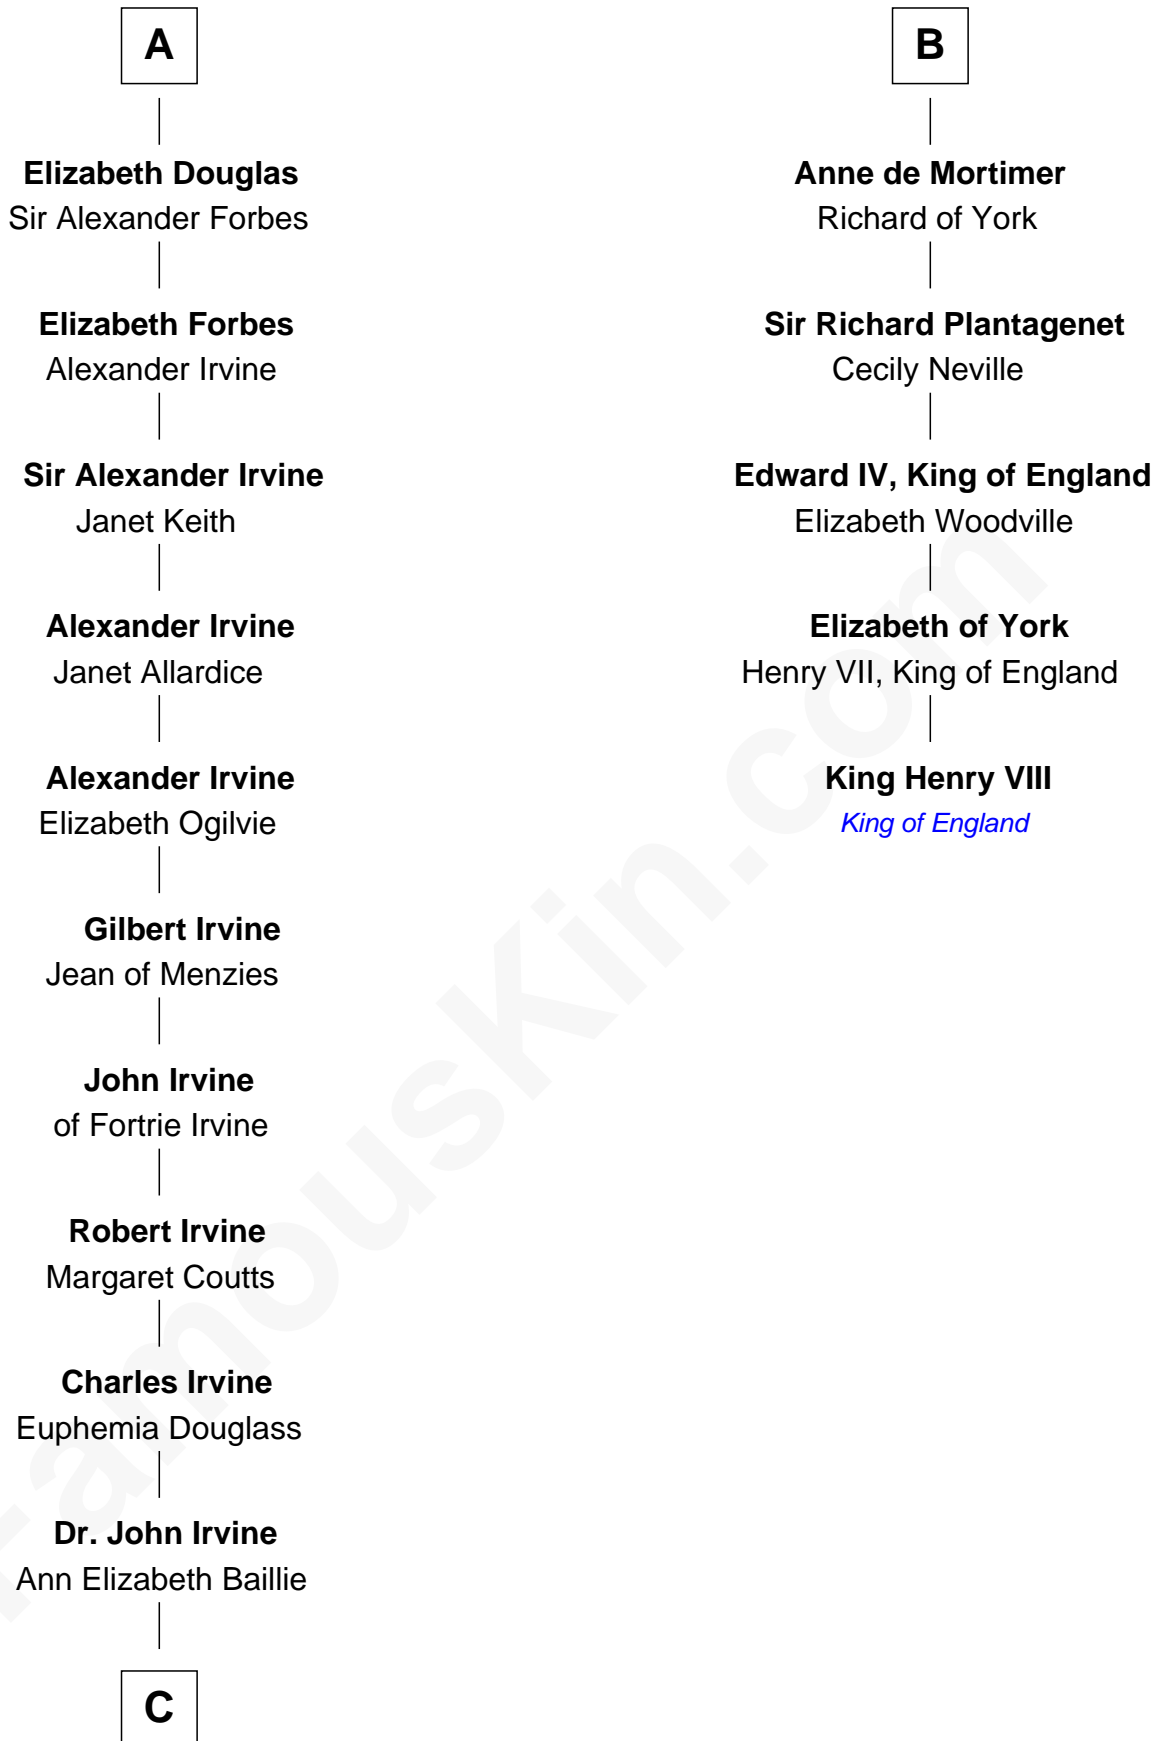

FamousKin.com

Relationship Chart of

Eleanor Roosevelt

First Lady of President Franklin D. Roosevelt

11th cousin 10 times removed of

King Henry VIII
King of England

Gilbert de Clare
Isabel Marshal

C

Anne Irvine
James Bulloch

James Stephens Bulloch
Martha Stewart

Martha Bulloch
Theodore Roosevelt

Elliott Roosevelt
Anna Rebecca Hall

Eleanor Roosevelt
First Lady of Franklin Roosevelt

FamousKin.com