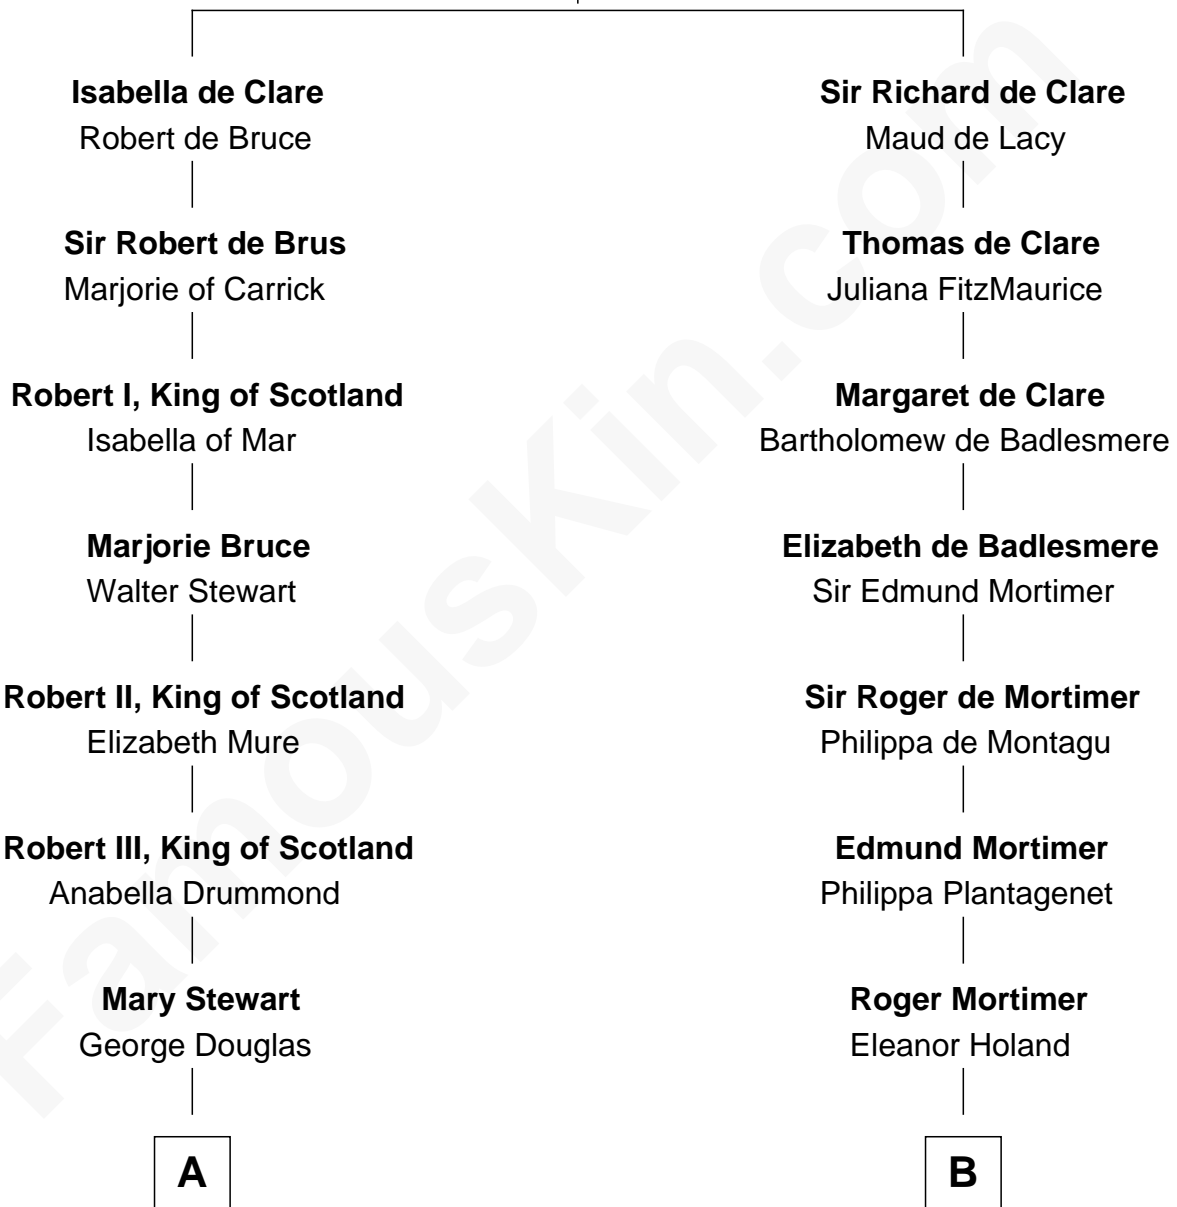

FamousKin.com

Relationship Chart of

Eleanor Roosevelt

First Lady of President Franklin D. Roosevelt

11th cousin 10 times removed of

King Henry VIII
King of England

Gilbert de Clare
Isabel Marshal

C

Anne Irvine
James Bulloch

James Stephens Bulloch
Martha Stewart

Martha Bulloch
Theodore Roosevelt

Elliott Roosevelt
Anna Rebecca Hall

Eleanor Roosevelt
First Lady of Franklin Roosevelt

FamousKin.com