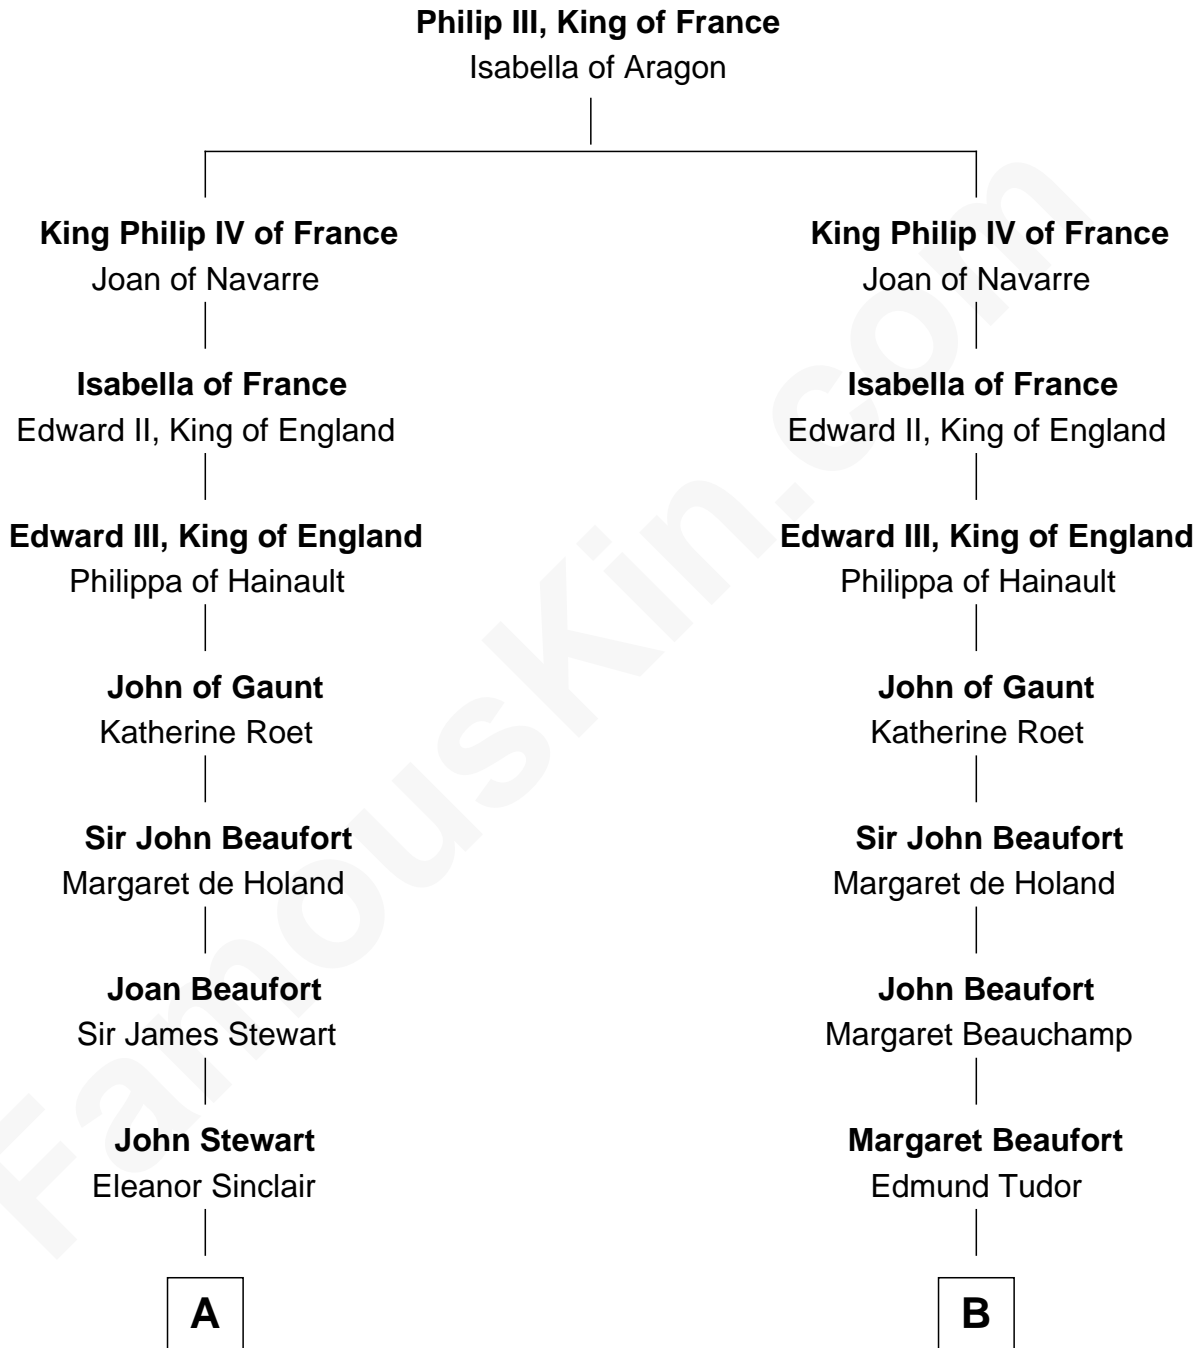

FamousKin.com

Relationship Chart of

Eleanor Roosevelt

First Lady of President Franklin D. Roosevelt

8th cousin 12 times removed of

King Henry VIII
King of England

C

James Stephens Bulloch

Martha Stewart

Martha Bulloch

Theodore Roosevelt

Elliott Roosevelt

Anna Rebecca Hall

Eleanor Roosevelt

First Lady of Franklin Roosevelt

FamousKin.com